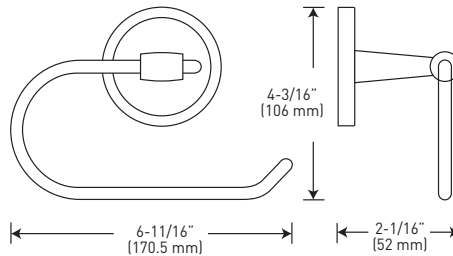

B - PAPER HOLDER ALSO AVAILABLE IN 4 PIECE BATH SET