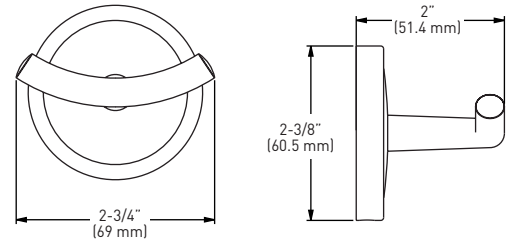

DOUBLE ROBE HOOK