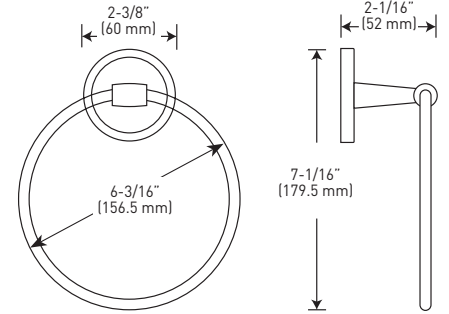

TOWEL RING

RETAIL PACK	POLISHED CHROME 26	MATERIAL	CASE PACK
18" TOWEL BAR	02-D20418	STAINLESS STEEL	4
24" TOWEL BAR	02-D20424	STAINLESS STEEL	4
DOUBLE ROBE HOOK	02-D20402	ZINC	4
TOWEL RING	02-D20404	STAINLESS STEEL	4
A - PAPER HOLDER	02-D20408	ZINC/PLASTIC	4
B - PAPER HOLDER	02-D20448	STAINLESS STEEL	4
4 PIECE BATH SET VISUAL PACK 24" TOWEL BAR, DOUBLE ROBE HOOK, PAPER HOLDER (B), TOWEL RING	02-B20450	STAINLESS STEEL/ZINC	10

MEASUREMENTS SUBJECT TO A 3% VARIANCE

MEASUREMENTS ARE FOR REFERENCE ONLY. TAYMOR RESERVES THE RIGHT TO CHANGE THE PRODUCT SPECS WITHOUT NOTICE. FOR PRODUCT WARRANTY, PLEASE VISIT TAYMOR WEBSITE FOR DETAILS