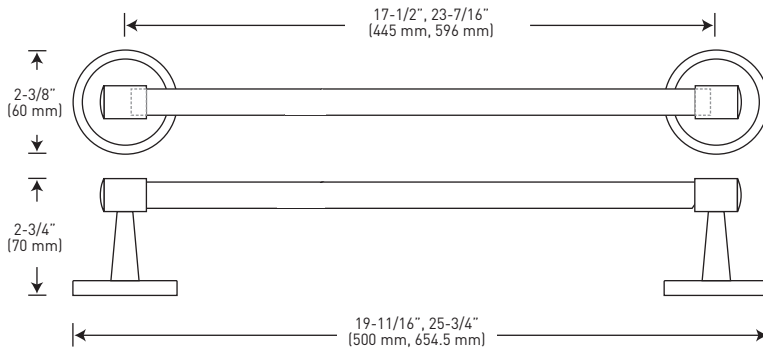

FEATURES

- INCLUDES SOLID ZINC DIE CAST MOUNTING PLATES: 1-13/16" x 1-3/16" [46 mm x 30 mm]; NYLON ANCHORS AND STEEL PHILLIPS HEAD SCREWS: #8 x 1-1/4" [32 mm]
- ZINC DIE-CAST CONSTRUCTION (POSTS)

TOWEL BAR

DOUBLE ROBE HOOK

A - PAPER HOLDER

B - PAPER HOLDER ALSO AVAILABLE IN 4 PIECE BATH SET

TOWEL RING

RETAIL PACK	POLISHED CHROME 26	MATERIAL	CASE PACK
18" TOWEL BAR	02-D20418	STAINLESS STEEL	4
24" TOWEL BAR	02-D20424	STAINLESS STEEL	4
DOUBLE ROBE HOOK	02-D20402	ZINC	4
TOWEL RING	02-D20404	STAINLESS STEEL	4
A - PAPER HOLDER	02-D20408	ZINC/PLASTIC	4
B - PAPER HOLDER	02-D20448	STAINLESS STEEL	4
4 PIECE BATH SET VISUAL PACK 24" TOWEL BAR, DOUBLE ROBE HOOK, PAPER HOLDER (B), TOWEL RING	02-B20450	STAINLESS STEEL/ZINC	10

MEASUREMENTS SUBJECT TO A 3% VARIANCE

MEASUREMENTS ARE FOR REFERENCE ONLY. TAYMOR RESERVES THE RIGHT TO CHANGE THE PRODUCT SPECS WITHOUT NOTICE. FOR PRODUCT WARRANTY, PLEASE VISIT TAYMOR WEBSITE FOR DETAILS