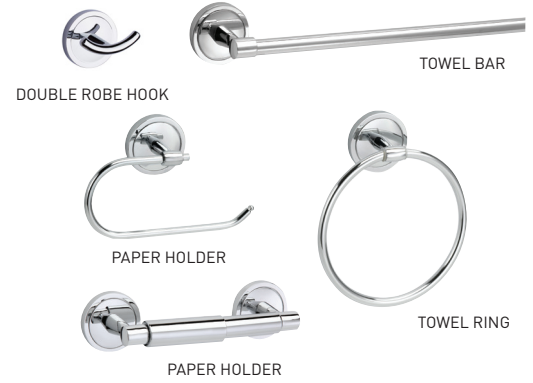

### FEATURES

- INCLUDES SOLID ZINC DIE CAST MOUNTING PLATES: 1-13/16" x 1-3/16" [46 mm x 30 mm]; NYLON ANCHORS AND STEEL PHILLIPS HEAD SCREWS: #8 x 1-1/4" [32 mm]
- ZINC DIE-CAST CONSTRUCTION (POSTS)

#### TOWEL BAR

#### DOUBLE ROBE HOOK

#### B - PAPER HOLDER ALSO AVAILABLE IN 4 PIECE BATH SET