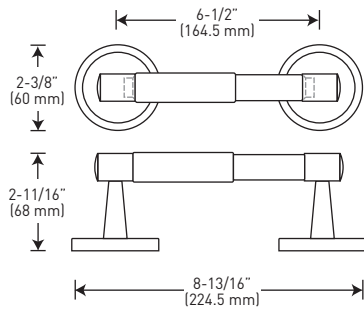

A - PAPER HOLDER