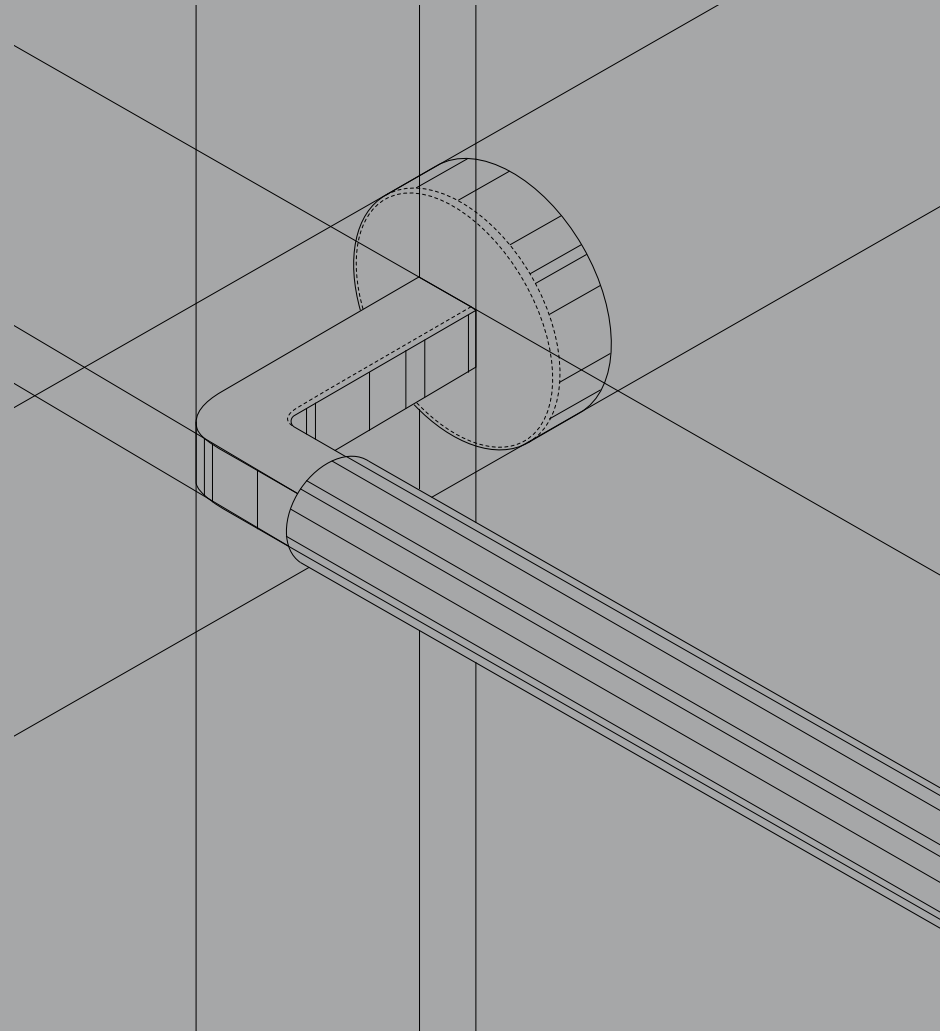

FOCUSED ON CUSTOMERS

We listen to our customers to develop products that deliver superior design, quality, and value.