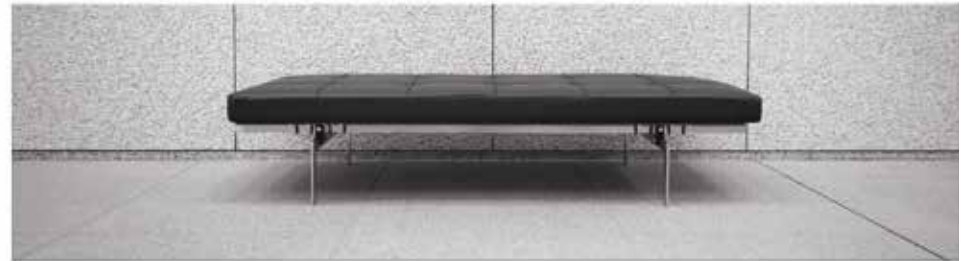

1948 LEVER
Square Rose, Matte Black

CELEBRATING INNOVATION AND QUALITY

Shape that invites touch.
Function that communicates quality
with a soft precise click.

SLIP STREAM LEVER
Round Rose, Matte Black

Each product we create starts with unique inspiration and follows the same creative process, advancing from idea to reality. It's a process that we trust and celebrate.

VEGA LEVER
Square Rose, Satin Nickel

CATANA LEVER
Round Rose, Polished Chrome

BERGEN LEVER
Round Rose, Polished Chrome

1948 COLLECTION

Matte Black

Creativity Brings the Past to the Present

The commemorative 1948 collection pays homage to the year of Taymor's founding as well as the clean lines and geometric forms utilized in timber framing. Drawing inspiration from post-and-beam construction, these design features are embodied in the squared, stacked horizontal bars and connecting posts of the bath accessories, as well as the simple style and collarless rose of the levers.