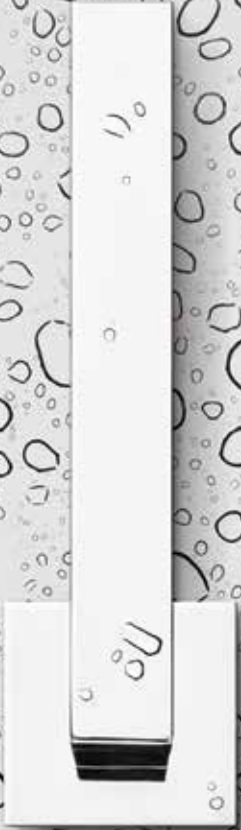

1948 COLLECTION
Matte Black

ALLUSION

Hand Towel Bar, Matte Black

BITTER SUITE

Double Towel Ring, Polished Chrome

CREATING LASTING VALUE

When form and function fuse and flow
together in your bath hardware.

ELECTRA