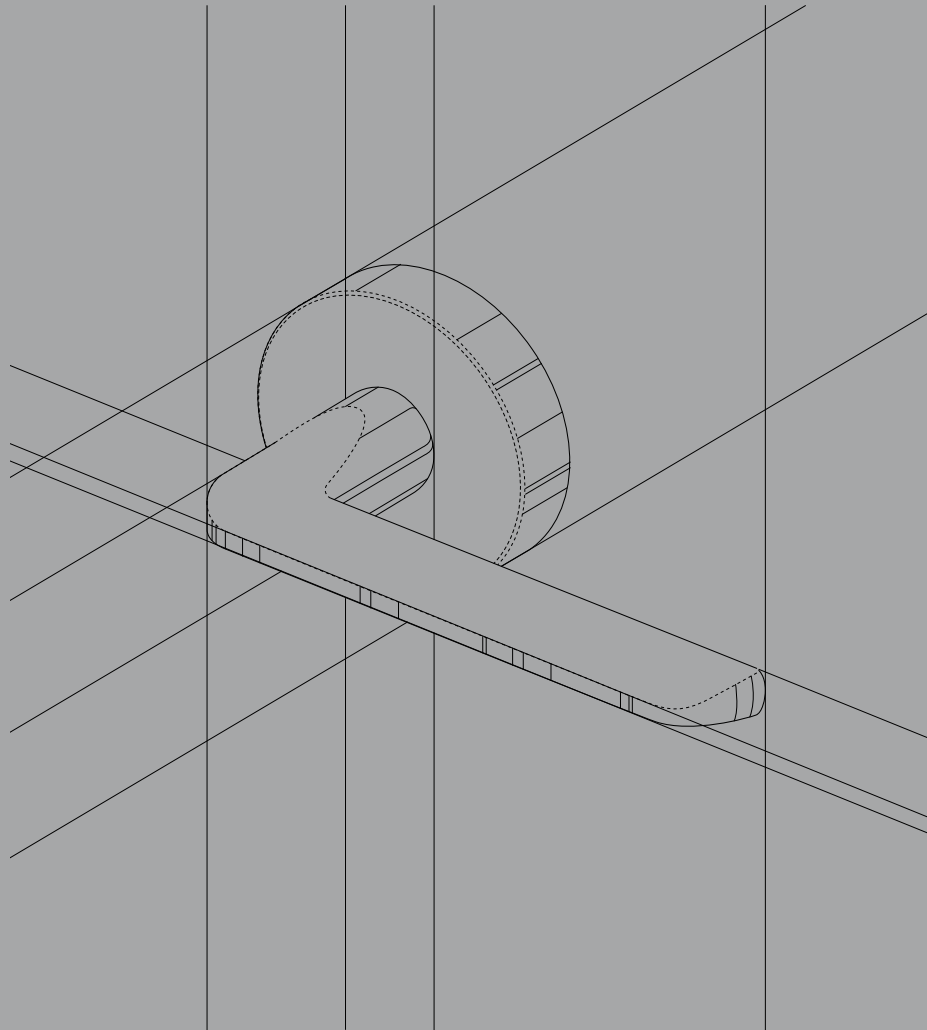

1948 LEVER
Square Rose, Matte Black

CELEBRATING INNOVATION AND QUALITY

Shape that invites touch.
Function that communicates quality
with a soft precise click.

SLIP STREAM LEVER
Round Rose, Matte Black

Each product we create starts with unique inspiration and follows the same creative process, advancing from idea to reality. It's a process that we trust and celebrate.

VEGA LEVER
Square Rose, Satin Nickel

CATANA LEVER
Round Rose, Polished Chrome

BERGEN LEVER
Round Rose, Polished Chrome

1948 COLLECTION

Matte Black

Creativity Brings the Past to the Present

The commemorative 1948 collection pays homage to the year of Taymor's founding as well as the clean lines and geometric forms utilized in timber framing. Drawing inspiration from post-and-beam construction, these design features are embodied in the squared, stacked horizontal bars and connecting posts of the bath accessories, as well as the simple style and collarless rose of the levers.