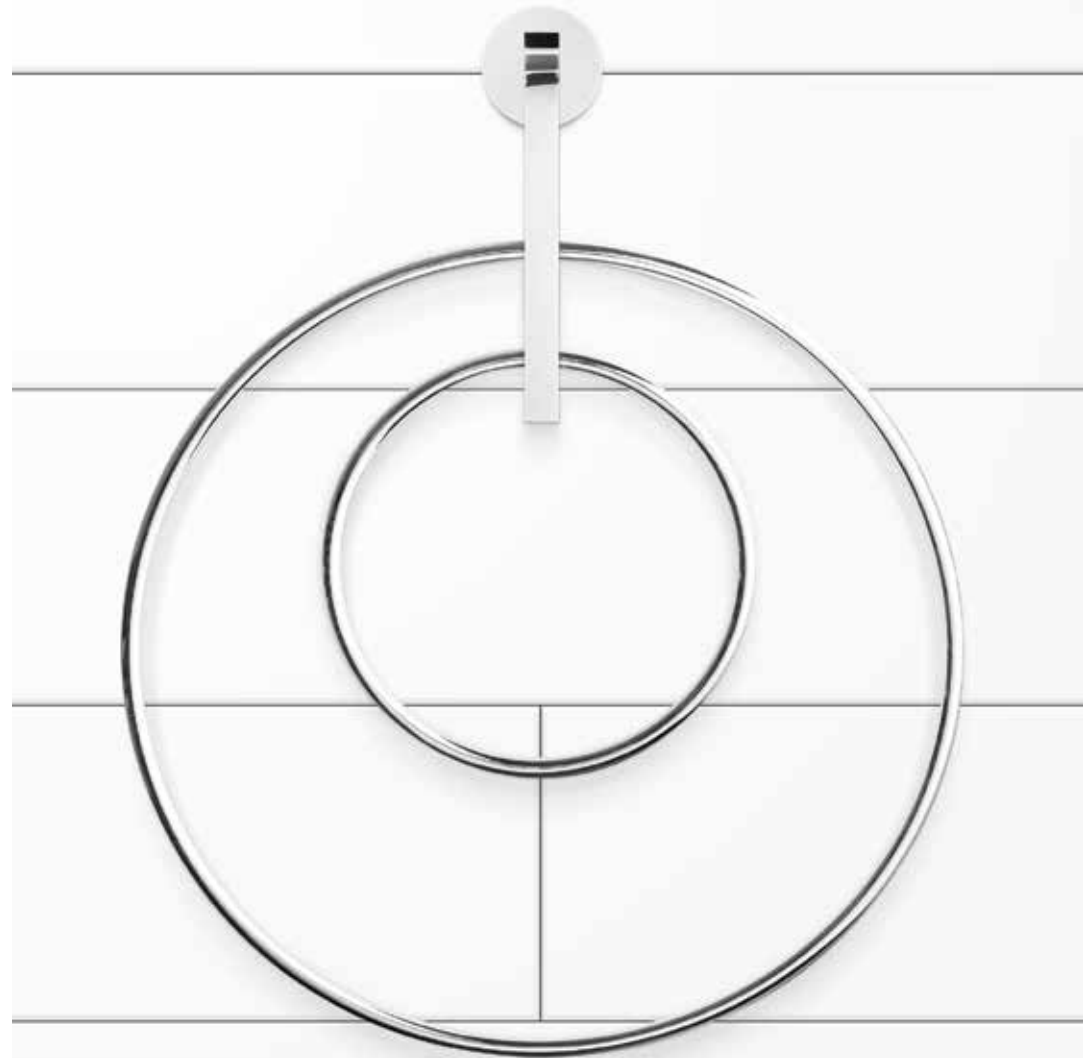

1948 COLLECTION
Matte Black

ALLUSION

Hand Towel Bar, Matte Black

BITTER SUITE

Double Towel Ring, Polished Chrome

CREATING LASTING VALUE

When form and function fuse and flow
together in your bath hardware.

ELECTRA