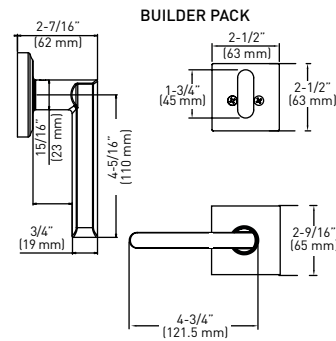

VEGA INSIDE LEVER TRIM

BUILDER PACK CASE QTY.

WITH EQUINOX SQUARE ROSE LEVER TRIM

SATIN NICKEL 15	33-0766	6
MATTE BLACK 19*	33-0782*	6
POLISHED CHROME 26	33-0726	6
SATIN CHROME 26D	33-0746	6

*WITH VEGA SQUARE ROSE LEVER TRIM

RETAIL PACK

WITH EQUINOX ROUND ROSE LEVER TRIM

SATIN NICKEL 15	34-FV0766	4
POLISHED CHROME 26	34-FV0726	4

MEASUREMENTS SUBJECT TO A 3% VARIANCE

MEASUREMENTS ARE FOR REFERENCE ONLY. TAYMOR RESERVES THE RIGHT TO CHANGE THE PRODUCT SPECS WITHOUT NOTICE. FOR PRODUCT WARRANTY, PLEASE VISIT TAYMOR WEBSITE FOR DETAILS