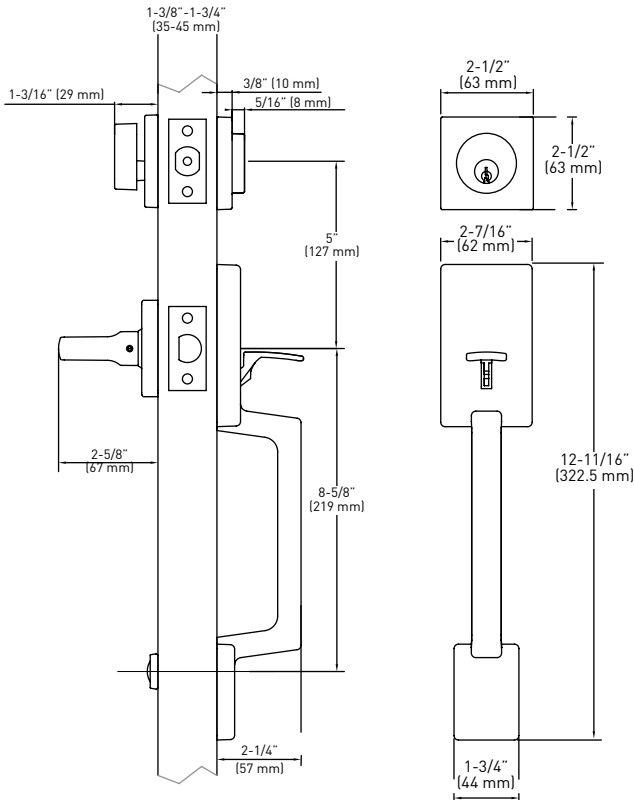

### SPECIFICATIONS

- UNIVERSAL 6-IN-1 LATCHES
- DEADBOLT FITS 2-1/8" (54 mm) OR 1-1/2" (38 mm) BORE HOLE
- INCLUDES 1-3/4" x 2-1/4" FULL RADIUS CORNER "D" STRIKE STANDARD WITH HIGH SECURITY RADIUS CORNER STRIKE 1-1/8" x 2-3/4"
- FITS 1-3/8" TO 1-3/4" (35 mm - 45 mm) THICK DOORS
- COMPATIBLE WITH BOTH PREMIER AND PROFESSIONAL SERIES LOCKSETS

### 6-IN-1 ADJUSTABLE DEADBOLT LATCH

### 6-IN-1 FIXED HANDLESET LATCH