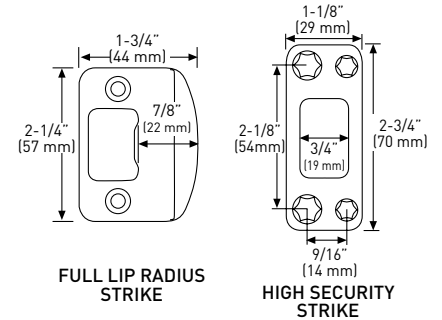

VEGA INSIDE LEVER TRIM

BUILDER PACK CASE QTY.

WITH EQUINOX SQUARE ROSE LEVER TRIM

SATIN NICKEL 15	33-0766	6
MATTE BLACK 19*	33-0782*	6
POLISHED CHROME 26	33-0726	6
SATIN CHROME 26D	33-0746	6

*WITH VEGA SQUARE ROSE LEVER TRIM

RETAIL PACK

WITH EQUINOX ROUND ROSE LEVER TRIM

SATIN NICKEL 15	34-FV0766	4
POLISHED CHROME 26	34-FV0726	4

MEASUREMENTS SUBJECT TO A 3% VARIANCE

MEASUREMENTS ARE FOR REFERENCE ONLY. TAYMOR RESERVES THE RIGHT TO CHANGE THE PRODUCT SPECS WITHOUT NOTICE. FOR PRODUCT WARRANTY, PLEASE VISIT TAYMOR WEBSITE FOR DETAILS