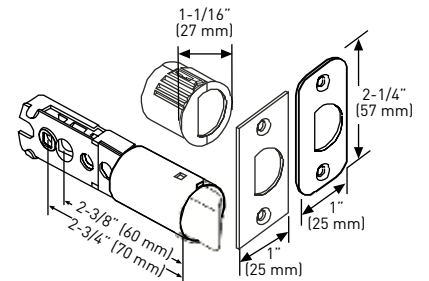

6-IN-1 FIXED HANDLESET LATCH