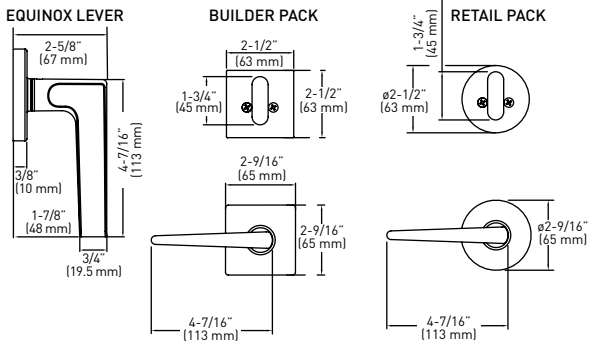

EQUINOX INSIDE LEVER TRIM