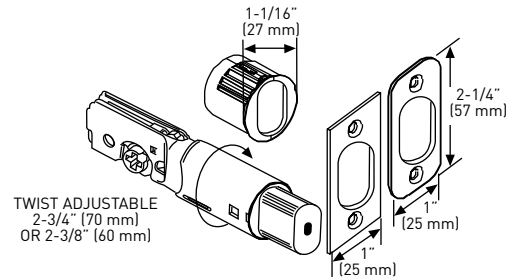

### SPECIFICATIONS

- UNIVERSAL 6-IN-1 LATCHES
- DEADBOLT FITS 2-1/8" (54 mm) OR 1-1/2" (38 mm) BORE HOLE
- INCLUDES 1-3/4" x 2-1/4" FULL RADIUS CORNER "D" STRIKE STANDARD WITH HIGH SECURITY RADIUS CORNER STRIKE 1-1/8" x 2-3/4"
- FITS 1-3/8" TO 1-3/4" (35 mm - 45 mm) THICK DOORS
- COMPATIBLE WITH BOTH PREMIER AND PROFESSIONAL SERIES LOCKSETS

### 6-IN-1 ADJUSTABLE DEADBOLT LATCH