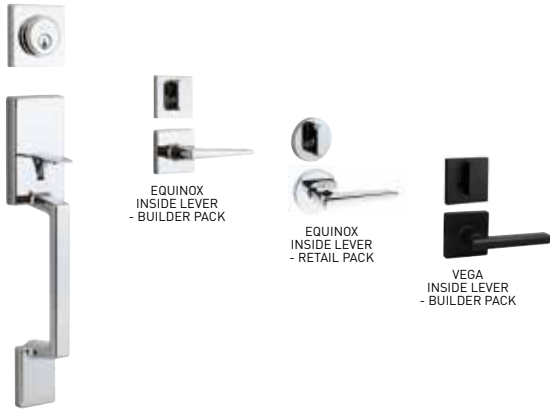

# Product Showcase — Strait *Professional Series*®

---

---

1

Bold Design

---

2

Reliable Security

---

3

Four Finishes

---

# Product Showcase — Strait Professional Series®

Make a lasting first impression with the modern styling of our Strait handleset. Now you can add an updated silhouette to any entry door with Strait's contemporary lines and clean aesthetic. Enjoy smooth and easy operation with our stylish Equinox or Vega lever included on the interior.

## Form meets function in a strong linear design

- Includes The Premier Line Equinox or Vega lever
- Fits standard exterior doors
- Coordinates with a broad array of Taymor curb appeal accessories

STRAIT SQUARE ROSE WITH EQUINOX LEVER					
BUILDER PACK	SATIN NICKEL	MATTE BLACK	POLISHED CHROME	SATIN CHROME	COST
*WITH VEGA LEVER (MATTE BLACK ONLY)	33-0766	33-0782*	33-0726	33-0746	
UPC	0 63013 72587 2	0 63013 75565 7	0 63013 72585 8	0 63013 72586 5	
STRAIT ROUND ROSE WITH EQUINOX LEVER					
RETAIL PACK	34-FV0766	-	34-FV0726	-	
UPC	0 63013 72589 6		0 63013 72588 9		