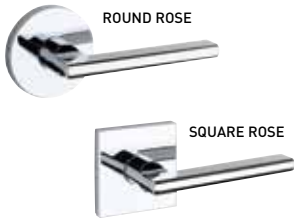

Product Showcase — Pace Line Professional Series®

1
Collarless Rose

2
Easy to Install

3
Modern Design

Product Showcase — Pace Line Professional Series®

A slim and minimal lever. Pace Line is striking in Polished Chrome, Satin Nickel or Matte Black. The slender silhouette and ergonomically designed form create an immediate feeling of comfort in the hand, while the solid feel and strong lever return convey strength and quality. Choose a round or square collarless rose to customize the look.

Sleek lines are balanced with subtle curves for a streamlined look

- Collarless rose emphasizes clean design
- Available with round or square rose
- Fully reversible lock, works on both right and left handed doors
- Universal 6-in-1 latches offer a guaranteed fit
- Push button auto-release on privacy function
- Turn button auto-release on entry function
- Screw positioning and mounting guides provide easy installation
- Premium all metal construction
- Fits standard doors

PACE LINE ROUND ROSE			
BUILDER PACK	FINISH: SATIN NICKEL	FINISH: MATTE BLACK	FINISH: POLISHED CHROME
ENTRY	33-D009164SN	33-D009164BLK	33-D009164PC
UPC	0 63013 75527 5	0 63013 75535 0	0 63013 75531 2
PRIVACY	33-D009124SN	33-D009124BLK	33-D009124PC
UPC	0 63013 75526 8	0 63013 75534 3	0 63013 75530 5
PASSAGE	33-D009134SN	33-D009134BLK	33-D009134PC
UPC	0 63013 75525 1	0 63013 75533 6	0 63013 75529 9
DUMMY	33-914SN	33-914BLK	33-914PC
UPC	0 63013 75528 2	0 63013 75536 7	0 63013 75532 9

PACE LINE ROUND ROSE		
RETAIL PACK	FINISH: SATIN NICKEL	FINISH: MATTE BLACK
ENTRY	34-FV009164SN	34-FV009164BLK
UPC	0 63013 75554 1	0 63013 75557 2
PRIVACY	34-FV009124SN	34-FV009124BLK
UPC	0 63013 75553 4	0 63013 75556 5
PASSAGE	34-FV009134SN	34-FV009134BLK
UPC	0 63013 75552 7	0 63013 75555 8