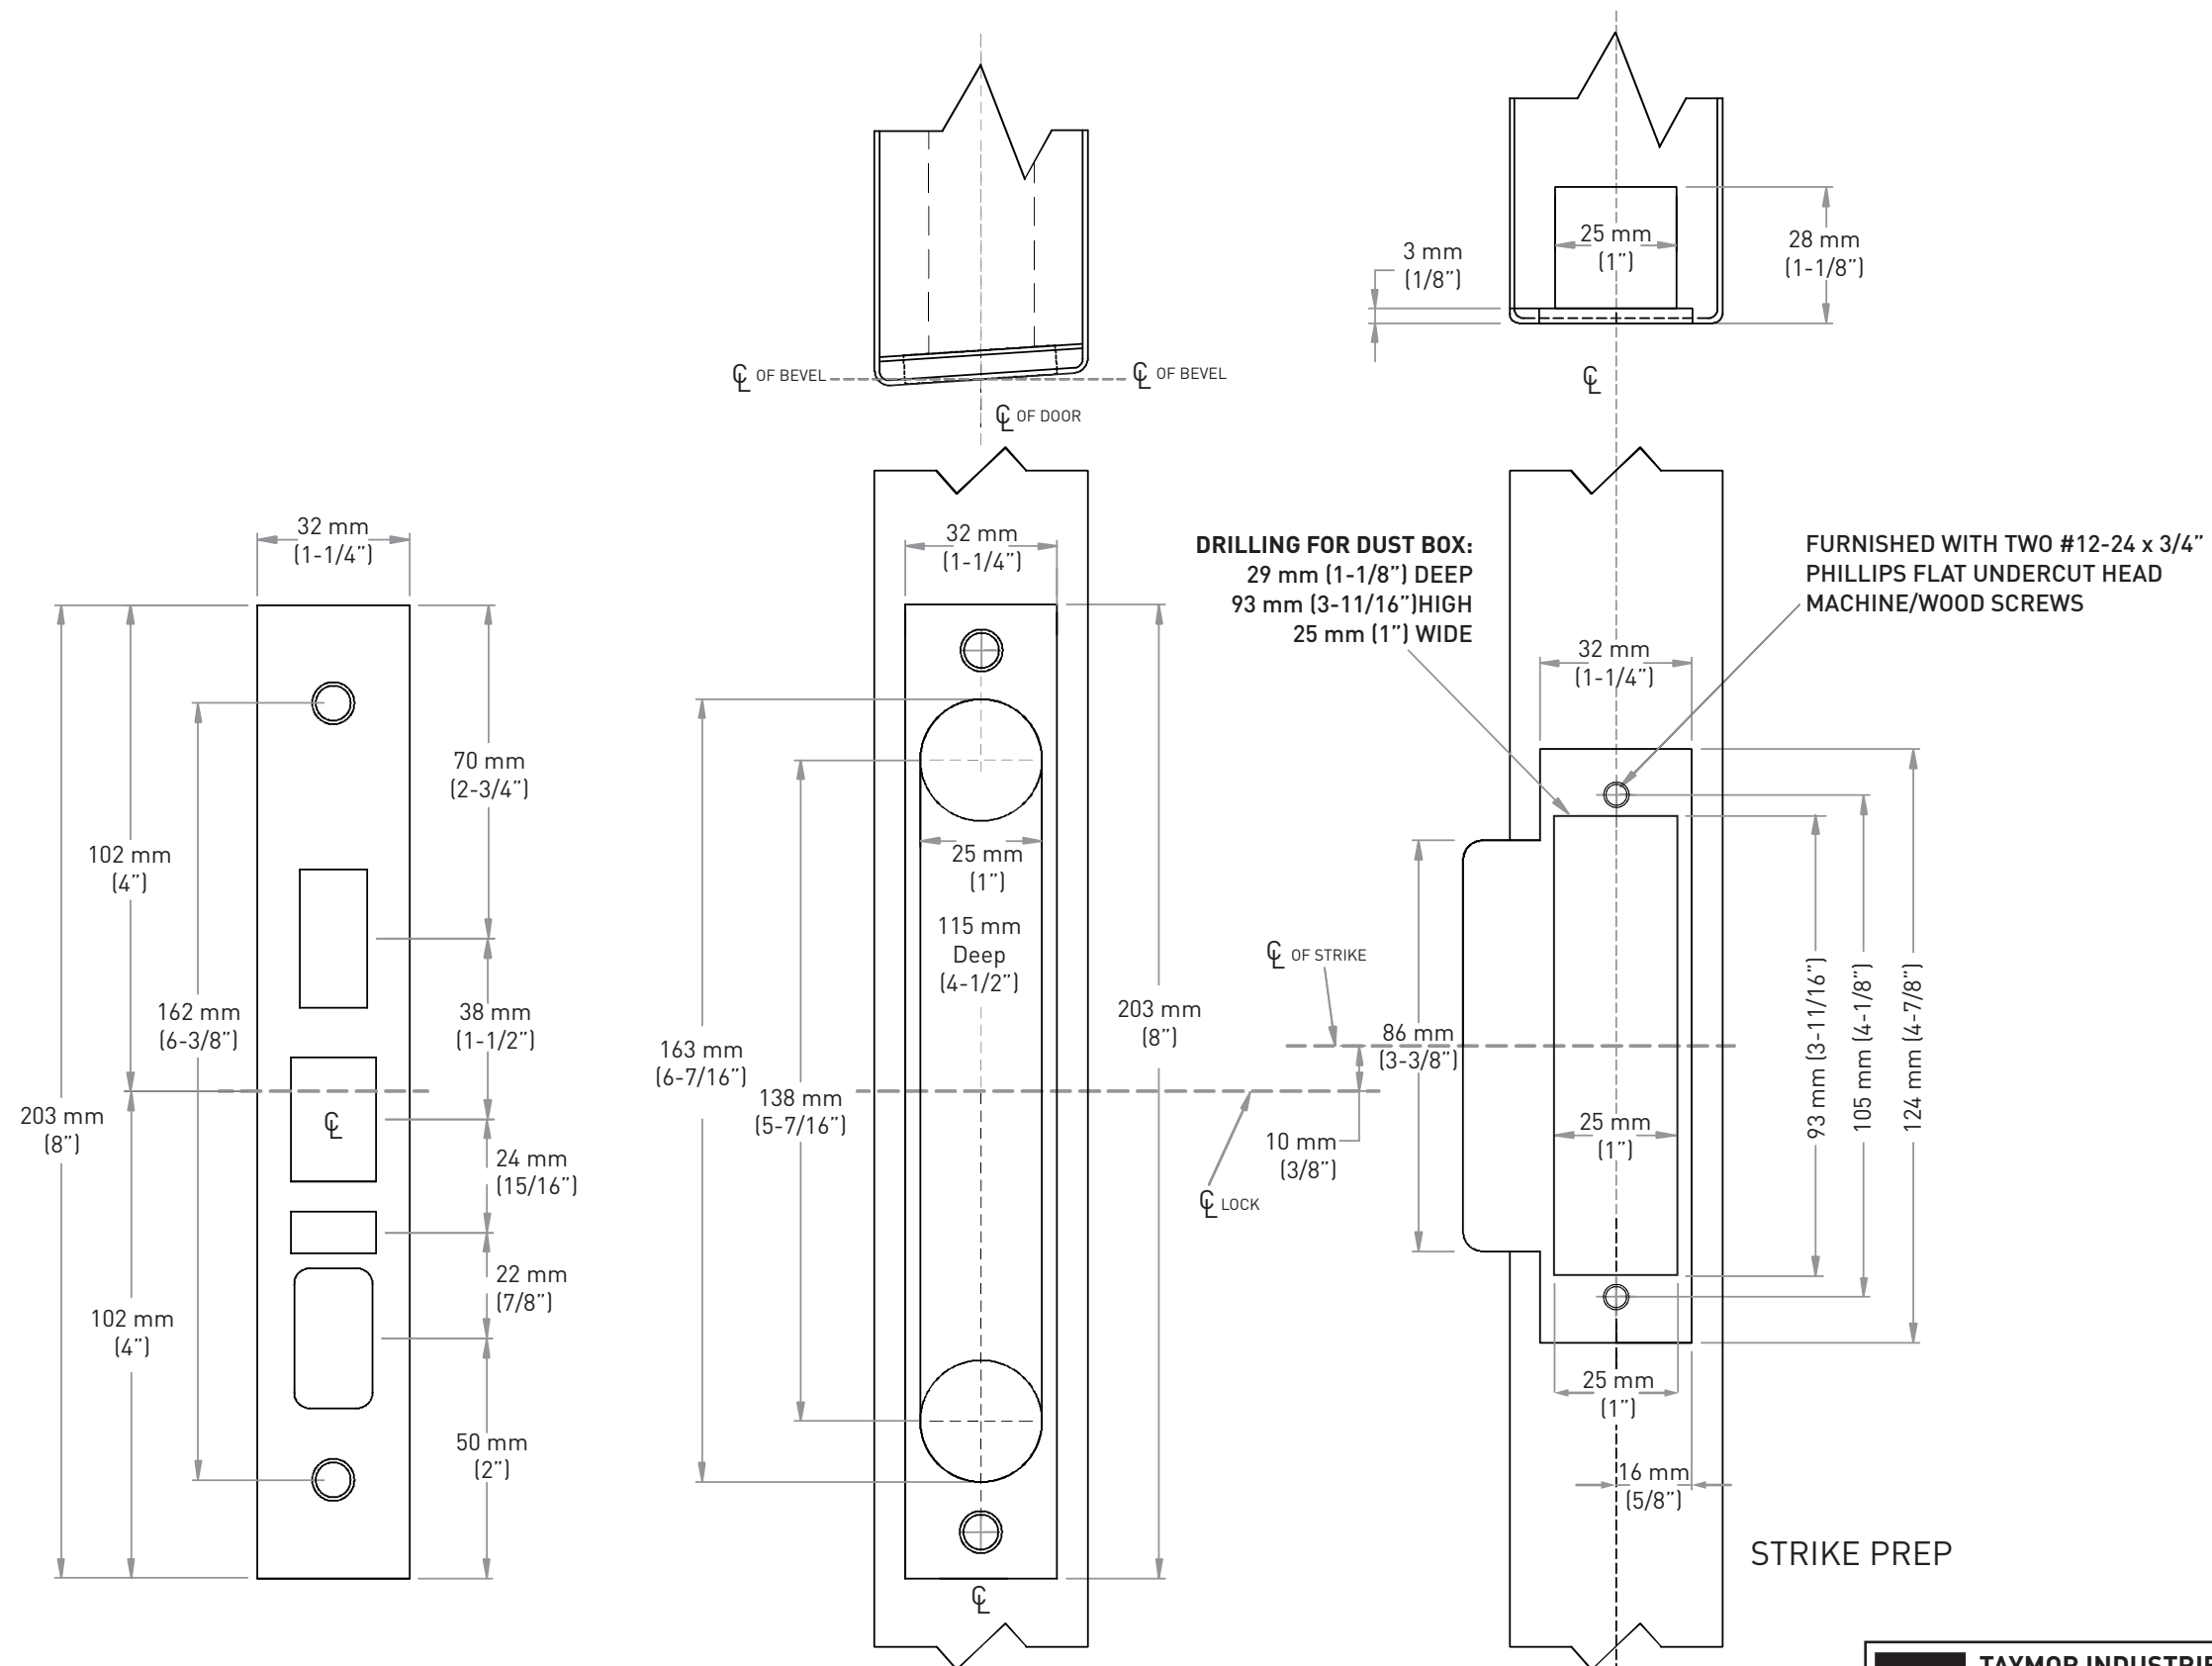

# STRIKE PREP DETAILS FOR MORTISE LOCK - METAL

SUITABLE REINFORCEMENT IS REQUIRED

	<b>TAYMOR INDUSTRIES LTD.</b>	RELEASE DATE
	CURVED STRIKE PREP FOR 3900 SERIES COMMERCIAL AND RESIDENTIAL MORTISE LOCK - METAL	August 4, 2022
		TEMPLATE NO. T39MASA01-M