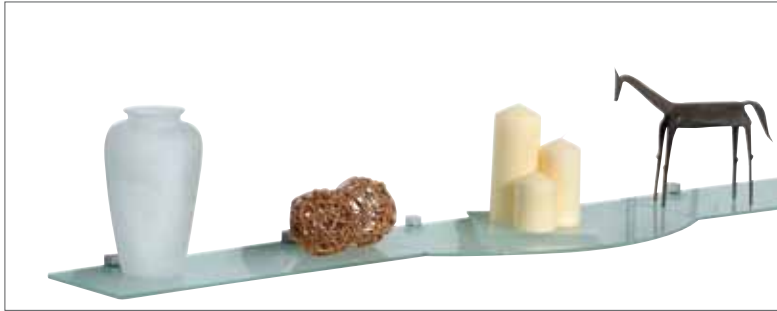

Triple Wall Shelf

FEATURES

- AVAILABLE IN WHITE FINISH
- COMPLETE WITH MOUNTING HARDWARE
- INSTALLATION INSTRUCTIONS INCLUDED
- MAXIMUM LOAD CAPACITY: 17 LBS (8 kg)

WHITE

DESCRIPTION	WHITE	CASE PACK
TRIPLE WALL SHELF 15" W x 5-1/8" D x 30" H	52-EW5380W	4

DECORATIVE SHELVING

FLOATING GLASS SHELVES

COMBINE SHELF STYLES FOR A UNIQUE DISPLAY

Barcelona Glass Shelf

FEATURES

- AVAILABLE IN CLEAR GLASS OR FROSTED GLASS
- MAXIMUM LOAD CAPACITY: 15 LBS (6 kg)

BARCELONA SHELF