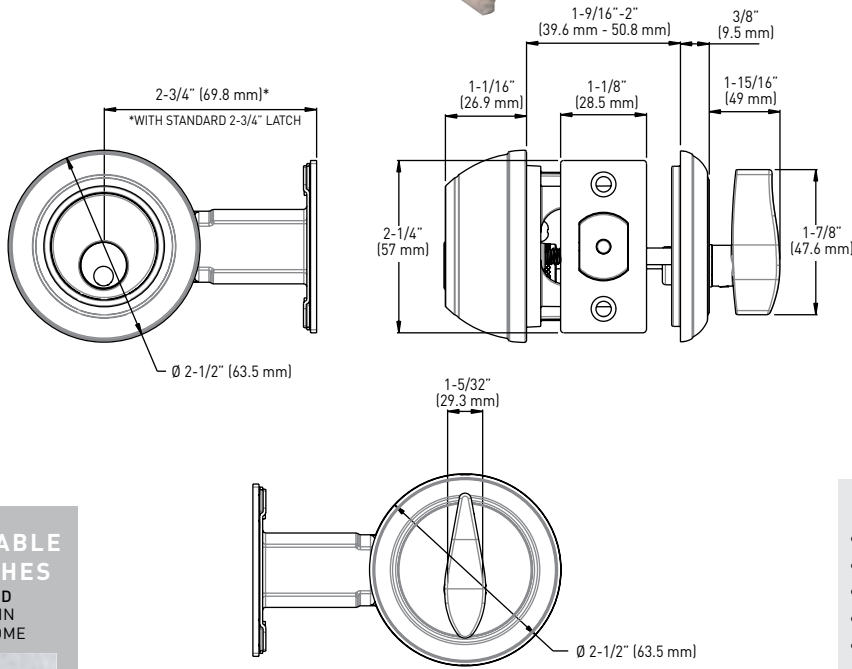

Taymor

DEADBOLTS

COMMERCIAL LOCKS - 32 SERIES
GRADE 1 DEADBOLT
BUILDER PACK

INTERIOR

AVAILABLE FINISHES

- C26D
- SATIN
- CHROME

FEATURES

- EXTRA HEAVY DUTY CONSTRUCTION
- ATTRACTIVE DOMED COLLAR PROFILE
- CONCEALED SCREW MOUNTING
- c-UL 3 HOUR FIRE RATED
- 6 PIN "C" KEYWAY - FULLY COMPATIBLE WITH SCHLAGE AND OTHER "C" KEYWAYS
- 2-3/4" (70mm) BACKSET SUPPLIED STANDARD
- FITS DOORS BETWEEN 1-9/16" TO 2" (39.6 mm TO 50.8 mm) IN WIDTH
- 1 YEAR WARRANTY ON MECHANICAL

SINGLE CYLINDER DEADBOLT - BUILDER PACK
COMMERCIAL GRADE

	C26D SATIN CHROME	CASE PACK
GRADE 1 SINGLE CYLINDER DEADBOLT	32-F780	20
GRADE 1 DOUBLE CYLINDER DEADBOLT	32-F790	20

REPLACEMENT PARTS

	C26D SATIN CHROME	CASE PACK
GRADE 1 DEADBOLT LATCH - 2-3/8"	32-DBT80	200
GRADE 1 DEADBOLT LATCH - 2-3/4"	32-DBT804	200
GRADE 1 DEADBOLT CYLINDER - SCHLAGE 6 PIN	32-DRSCYL6	80