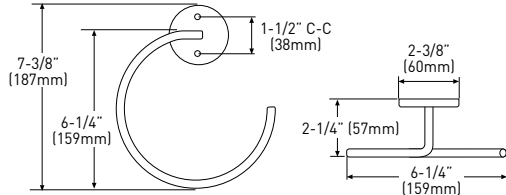

SINGLE ROBE HOOK

TOWEL RING