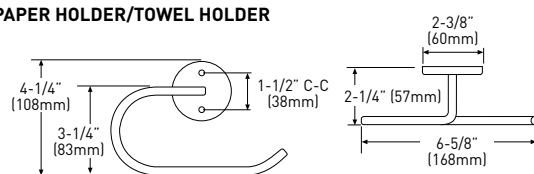

PAPER HOLDER/TOWEL HOLDER

MEASUREMENTS SUBJECT TO A 3% VARIANCE.

PHOTO	DESCRIPTION	POLISHED CHROME C26	WHITE	CASE PACK
	9" x 5/16" TOWEL BAR 12" x 5/16" TOWEL BAR 15" x 5/16" TOWEL BAR 18" x 5/16" TOWEL BAR 24" x 5/16" TOWEL BAR	02-D1109 02-D1112 02-D1115 02-D1118 02-D1124	02-D1109W 02-D1112W N/A 02-D1118W 02-D1124W	4 4 4 4 4
	24" x 5/16" DOUBLE TOWEL BAR	02-D1124D	02-D1124DW	4
	3 ARM TOWEL HOLDER	02-D1111	N/A	4
	SINGLE ROBE HOOK	02-D1101	02-D1101W	4
	TOWEL RING	02-D1104	02-D1104W	4
	PAPER HOLDER/TOWEL HOLDER	02-D1148	02-D1148W	4