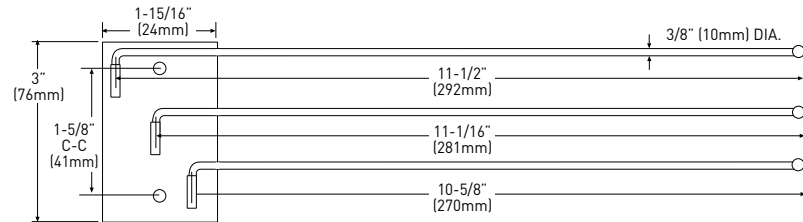

3 ARM TOWEL HOLDER