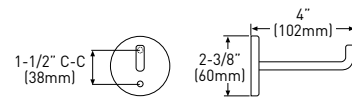

SINGLE ROBE HOOK