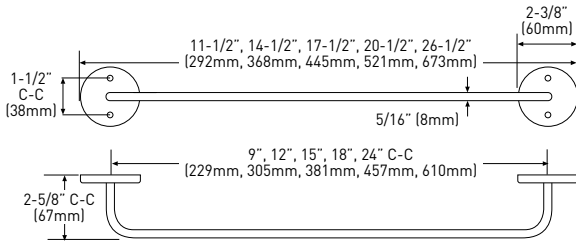

FUNDAMENTALS

1100 SERIES BATHWARE

CONSTRUCTION: STEEL

INCLUDES NYLON ANCHORS AND STEEL PHILLIPS HEAD SCREWS — #8 x 1/2" (38mm)

		TOWEL BAR TUBE SIZE	TOWEL BAR TUBE MATERIAL	TOWEL RING TUBE MATERIAL	STANDARD PAPER HOLDER ROLLER MATERIAL	PAPER HOLDER/ TOWEL HOLDER MATERIAL
C26	POLISHED CHROME	5/16" (8mm)	STEEL	STEEL	N/A	STEEL
	WHITE	5/16" (8mm)	STEEL	STEEL	N/A	STEEL

TOWEL BAR