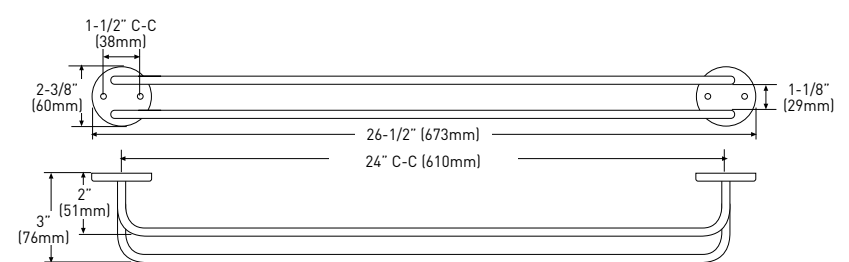

DOUBLE TOWEL BAR