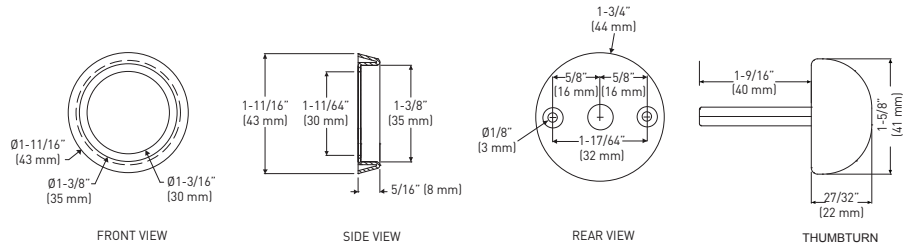

SPECIFICATION DRAWINGS: ESCUTCHEON FACEPLATE TRIM

ESCUTCHEON PLATE SIDE VIEW

ESCUTCHEON PLATE INTERIOR

ESCUTCHEON PLATE EXTERIOR

SPECIFICATION DRAWINGS: SECTIONAL ROSE TRIM

ROUND SECTIONAL ROSE: LEVERS

ROUND SECTIONAL ROSE: DEADBOLTS

SQUARE SECTIONAL ROSE: LEVERS

SQUARE SECTIONAL ROSE: DEADBOLTS

SPECIFICATION DRAWINGS: RESIDENTIAL MORTISE LEVER TRIMS

BERGEN LEVER

BRITANNIA LEVER

SLIP STREAM LEVER

STOCKHOLM LEVER

VEGA LEVER

* STAND OFF MEASUREMENT FROM DOOR TO LEVER FOR ROSE TRIM

** STAND OFF MEASUREMENT FROM DOOR TO LEVER FOR ESCUTCHEON TRIM