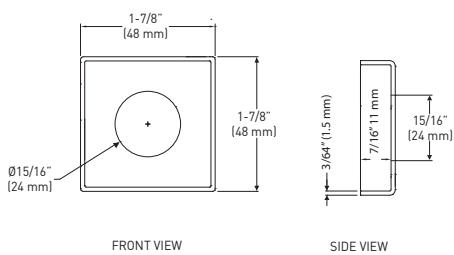

SPECIFICATION DRAWINGS: ESCUTCHEON FACEPLATE TRIM

ESCUTCHEON PLATE SIDE VIEW

ESCUTCHEON PLATE INTERIOR

ESCUTCHEON PLATE EXTERIOR

SPECIFICATION DRAWINGS: SECTIONAL ROSE TRIM

ROUND SECTIONAL ROSE: LEVERS

ROUND SECTIONAL ROSE: DEADBOLTS

SQUARE SECTIONAL ROSE: LEVERS

SQUARE SECTIONAL ROSE: DEADBOLTS

SPECIFICATION DRAWINGS: RESIDENTIAL MORTISE LEVER TRIMS

BERGEN LEVER

BRITANNIA LEVER

SLIP STREAM LEVER

STOCKHOLM LEVER

VEGA LEVER

* STAND OFF MEASUREMENT FROM DOOR TO LEVER FOR ROSE TRIM

** STAND OFF MEASUREMENT FROM DOOR TO LEVER FOR ESCUTCHEON TRIM