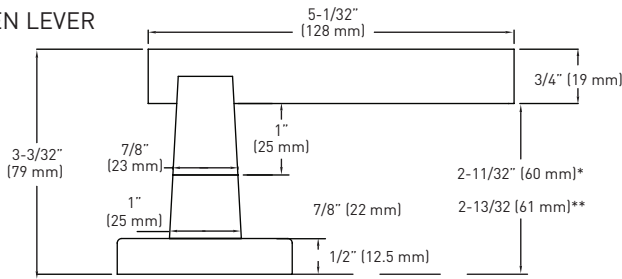

SPECIFICATION DRAWINGS: ESCUTCHEON FACEPLATE TRIM

ESCUTCHEON PLATE SIDE VIEW

ESCUTCHEON PLATE INTERIOR

ESCUTCHEON PLATE EXTERIOR

SPECIFICATION DRAWINGS: SECTIONAL ROSE TRIM

ROUND SECTIONAL ROSE: LEVERS

ROUND SECTIONAL ROSE: DEADBOLTS

SQUARE SECTIONAL ROSE: LEVERS

SQUARE SECTIONAL ROSE: DEADBOLTS

SPECIFICATION DRAWINGS: RESIDENTIAL MORTISE LEVER TRIMS

BERGEN LEVER

BRITANNIA LEVER

SLIP STREAM LEVER

STOCKHOLM LEVER

VEGA LEVER

* STAND OFF MEASUREMENT FROM DOOR TO LEVER FOR ROSE TRIM

** STAND OFF MEASUREMENT FROM DOOR TO LEVER FOR ESCUTCHEON TRIM