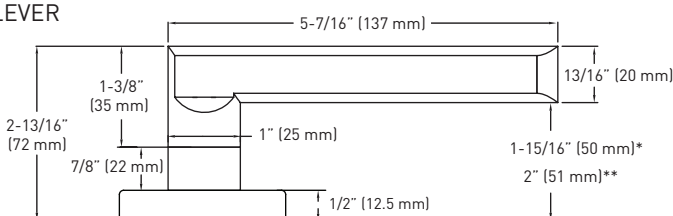

SPECIFICATION DRAWINGS: ESCUTCHEON FACEPLATE TRIM

ESCUTCHEON PLATE SIDE VIEW

ESCUTCHEON PLATE INTERIOR

ESCUTCHEON PLATE EXTERIOR

SPECIFICATION DRAWINGS: SECTIONAL ROSE TRIM

ROUND SECTIONAL ROSE: LEVERS

ROUND SECTIONAL ROSE: DEADBOLTS

SQUARE SECTIONAL ROSE: LEVERS

SQUARE SECTIONAL ROSE: DEADBOLTS

SPECIFICATION DRAWINGS: RESIDENTIAL MORTISE LEVER TRIMS

BERGEN LEVER

BRITANNIA LEVER

SLIP STREAM LEVER

STOCKHOLM LEVER

VEGA LEVER

* STAND OFF MEASUREMENT FROM DOOR TO LEVER FOR ROSE TRIM

** STAND OFF MEASUREMENT FROM DOOR TO LEVER FOR ESCUTCHEON TRIM