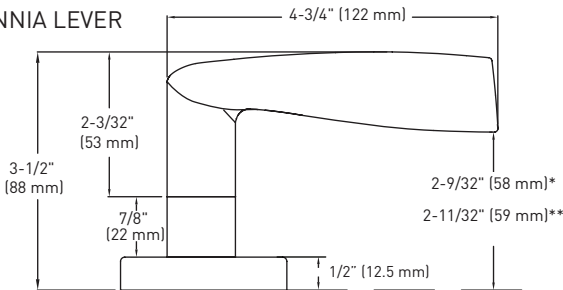

SPECIFICATION DRAWINGS: ESCUTCHEON FACEPLATE TRIM

ESCUTCHEON PLATE SIDE VIEW

ESCUTCHEON PLATE INTERIOR

ESCUTCHEON PLATE EXTERIOR

SPECIFICATION DRAWINGS: SECTIONAL ROSE TRIM

ROUND SECTIONAL ROSE: LEVERS

ROUND SECTIONAL ROSE: DEADBOLTS

SQUARE SECTIONAL ROSE: LEVERS

SQUARE SECTIONAL ROSE: DEADBOLTS

SPECIFICATION DRAWINGS: RESIDENTIAL MORTISE LEVER TRIMS

BERGEN LEVER

BRITANNIA LEVER

SLIP STREAM LEVER

STOCKHOLM LEVER

VEGA LEVER

* STAND OFF MEASUREMENT FROM DOOR TO LEVER FOR ROSE TRIM

** STAND OFF MEASUREMENT FROM DOOR TO LEVER FOR ESCUTCHEON TRIM