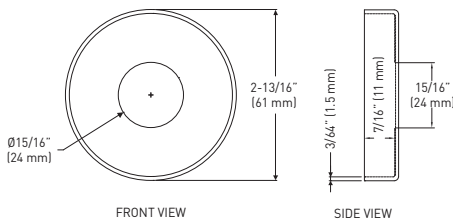

SPECIFICATION DRAWINGS: ESCUTCHEON FACEPLATE TRIM

ESCUTCHEON PLATE SIDE VIEW

ESCUTCHEON PLATE INTERIOR

ESCUTCHEON PLATE EXTERIOR

SPECIFICATION DRAWINGS: SECTIONAL ROSE TRIM

ROUND SECTIONAL ROSE: LEVERS

ROUND SECTIONAL ROSE: DEADBOLTS

SQUARE SECTIONAL ROSE: LEVERS

SQUARE SECTIONAL ROSE: DEADBOLTS

SPECIFICATION DRAWINGS: RESIDENTIAL MORTISE LEVER TRIMS

BERGEN LEVER

BRITANNIA LEVER

SLIP STREAM LEVER

STOCKHOLM LEVER

VEGA LEVER

* STAND OFF MEASUREMENT FROM DOOR TO LEVER FOR ROSE TRIM

** STAND OFF MEASUREMENT FROM DOOR TO LEVER FOR ESCUTCHEON TRIM