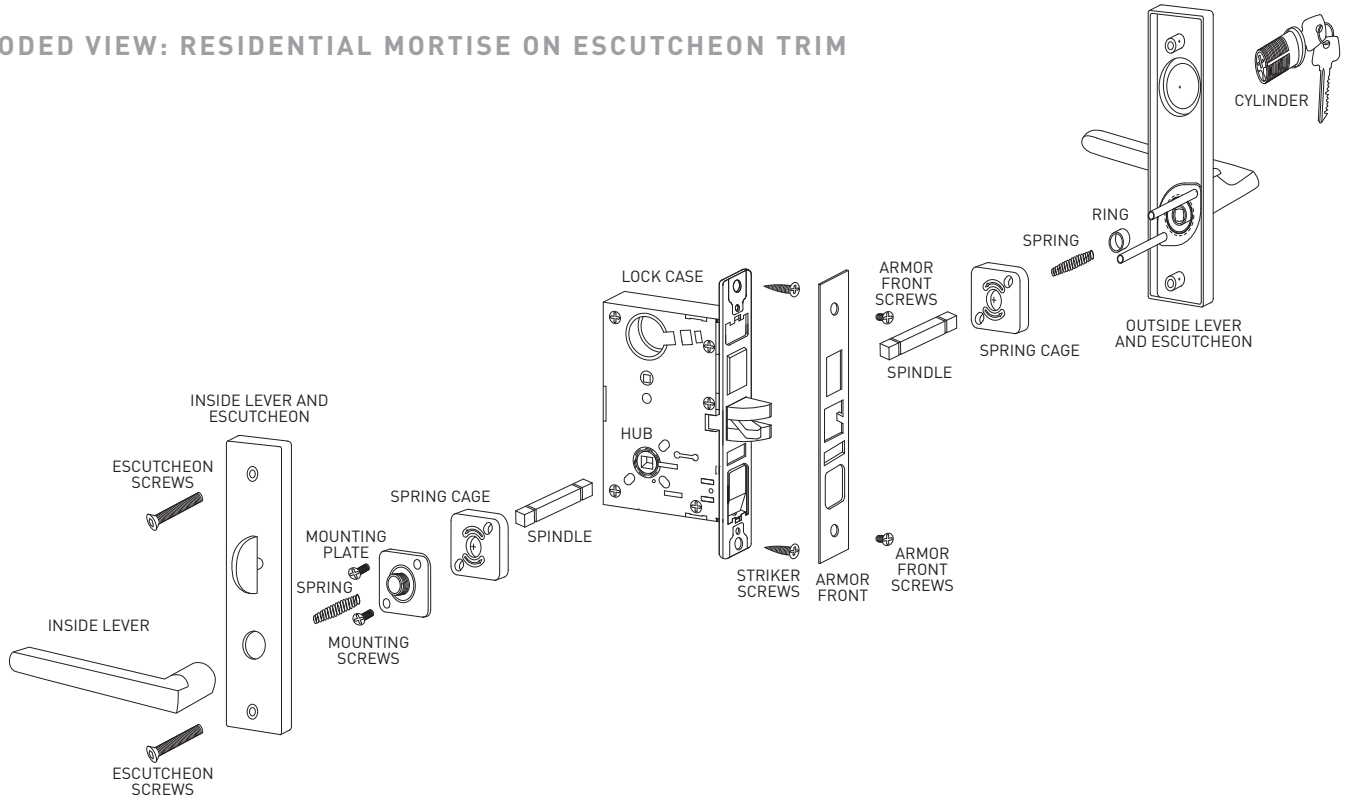

EXPLODED VIEW: RESIDENTIAL MORTISE ON ESCUTCHEON TRIM