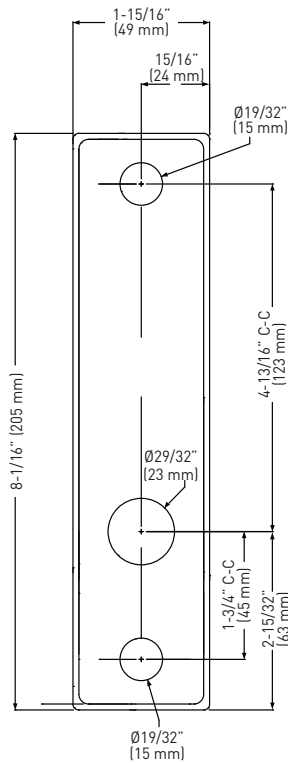

EXPLODED VIEW: RESIDENTIAL MORTISE ON ESCUTCHEON TRIM

EXPLODED VIEW: RESIDENTIAL MORTISE ON SECTIONAL ROSE TRIM

SPECIFICATION DRAWINGS: MORTISE CASSETTE

WARNING:

- ▶ DRAWINGS ON THIS PAGE ARE FOR REFERENCE ONLY - NOT TO SCALE
- ▶ REFER TO PRODUCT INSTALLATION TEMPLATES FOR COMPLETE DETAILS PRIOR TO DOOR PREPARATION
- ▶ CALL TAYMOR CUSTOMER SERVICE WITH QUESTIONS

SPECIFICATION DRAWINGS: MORTISE STRIKE, FACEPLATE, AND DUSTBOX

DOOR PREPARATION:

- ▶ STANDARD NORTH AMERICAN MORTISE LOCK DOOR PREPARATION (86 DOOR PREP AS PER ANSI A115.2)
- ▶ DOOR THICKNESS 1-3/4" (45 mm) STANDARD
- ▶ 2-3/4" (70 mm) BACKSET ONLY

SPECIFICATION DRAWINGS: ESCUTCHEON FACEPLATE TRIM

ESCUTCHEON PLATE SIDE VIEW

ESCUTCHEON PLATE INTERIOR

ESCUTCHEON PLATE EXTERIOR

SPECIFICATION DRAWINGS: SECTIONAL ROSE TRIM

ROUND SECTIONAL ROSE: LEVERS

ROUND SECTIONAL ROSE: DEADBOLTS