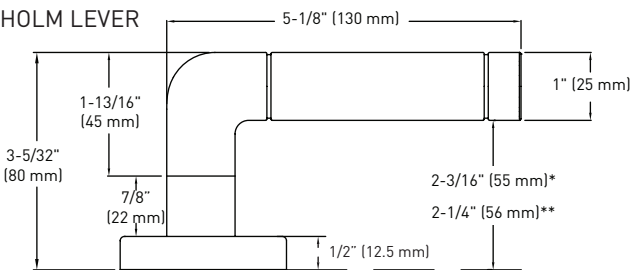

SPECIFICATION DRAWINGS: ESCUTCHEON FACEPLATE TRIM

ESCUTCHEON PLATE SIDE VIEW

ESCUTCHEON PLATE INTERIOR

ESCUTCHEON PLATE EXTERIOR

SPECIFICATION DRAWINGS: SECTIONAL ROSE TRIM

ROUND SECTIONAL ROSE: LEVERS

ROUND SECTIONAL ROSE: DEADBOLTS

SQUARE SECTIONAL ROSE: LEVERS

SQUARE SECTIONAL ROSE: DEADBOLTS

SPECIFICATION DRAWINGS: RESIDENTIAL MORTISE LEVER TRIMS

BERGEN LEVER

BRITANNIA LEVER

SLIP STREAM LEVER

STOCKHOLM LEVER

VEGA LEVER

* STAND OFF MEASUREMENT FROM DOOR TO LEVER FOR ROSE TRIM

** STAND OFF MEASUREMENT FROM DOOR TO LEVER FOR ESCUTCHEON TRIM