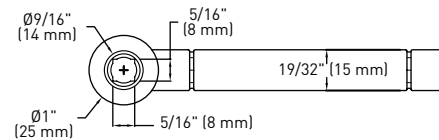

SPECIFICATION DRAWINGS: ESCUTCHEON FACEPLATE TRIM

ESCUTCHEON PLATE SIDE VIEW

ESCUTCHEON PLATE INTERIOR

ESCUTCHEON PLATE EXTERIOR

SPECIFICATION DRAWINGS: SECTIONAL ROSE TRIM

ROUND SECTIONAL ROSE: LEVERS

ROUND SECTIONAL ROSE: DEADBOLTS

SQUARE SECTIONAL ROSE: LEVERS

SQUARE SECTIONAL ROSE: DEADBOLTS

SPECIFICATION DRAWINGS: RESIDENTIAL MORTISE LEVER TRIMS

BERGEN LEVER

BRITANNIA LEVER

SLIP STREAM LEVER

STOCKHOLM LEVER

VEGA LEVER

* STAND OFF MEASUREMENT FROM DOOR TO LEVER FOR ROSE TRIM

** STAND OFF MEASUREMENT FROM DOOR TO LEVER FOR ESCUTCHEON TRIM