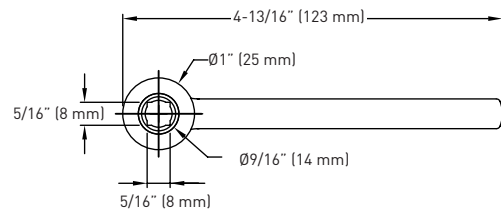

SPECIFICATION DRAWINGS: ESCUTCHEON FACEPLATE TRIM

ESCUTCHEON PLATE SIDE VIEW

ESCUTCHEON PLATE INTERIOR

ESCUTCHEON PLATE EXTERIOR

SPECIFICATION DRAWINGS: SECTIONAL ROSE TRIM

ROUND SECTIONAL ROSE: LEVERS

ROUND SECTIONAL ROSE: DEADBOLTS

SQUARE SECTIONAL ROSE: LEVERS

SQUARE SECTIONAL ROSE: DEADBOLTS

SPECIFICATION DRAWINGS: RESIDENTIAL MORTISE LEVER TRIMS

BERGEN LEVER

BRITANNIA LEVER

SLIP STREAM LEVER

STOCKHOLM LEVER

VEGA LEVER

* STAND OFF MEASUREMENT FROM DOOR TO LEVER FOR ROSE TRIM

** STAND OFF MEASUREMENT FROM DOOR TO LEVER FOR ESCUTCHEON TRIM