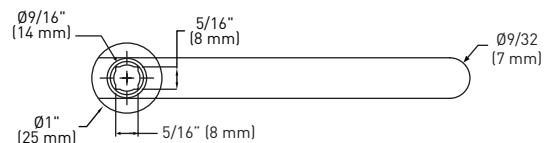

SPECIFICATION DRAWINGS: ESCUTCHEON FACEPLATE TRIM

ESCUTCHEON PLATE SIDE VIEW

ESCUTCHEON PLATE INTERIOR

ESCUTCHEON PLATE EXTERIOR

SPECIFICATION DRAWINGS: SECTIONAL ROSE TRIM

ROUND SECTIONAL ROSE: LEVERS

ROUND SECTIONAL ROSE: DEADBOLTS

SQUARE SECTIONAL ROSE: LEVERS

SQUARE SECTIONAL ROSE: DEADBOLTS

SPECIFICATION DRAWINGS: RESIDENTIAL MORTISE LEVER TRIMS

BERGEN LEVER

BRITANNIA LEVER

SLIP STREAM LEVER

STOCKHOLM LEVER

VEGA LEVER

* STAND OFF MEASUREMENT FROM DOOR TO LEVER FOR ROSE TRIM

** STAND OFF MEASUREMENT FROM DOOR TO LEVER FOR ESCUTCHEON TRIM