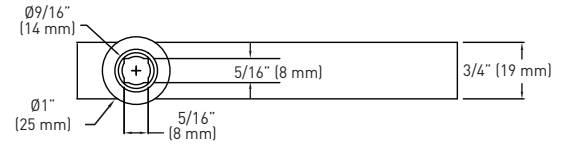

SPECIFICATION DRAWINGS: ESCUTCHEON FACEPLATE TRIM

ESCUTCHEON PLATE SIDE VIEW

ESCUTCHEON PLATE INTERIOR

ESCUTCHEON PLATE EXTERIOR

SPECIFICATION DRAWINGS: SECTIONAL ROSE TRIM

ROUND SECTIONAL ROSE: LEVERS

ROUND SECTIONAL ROSE: DEADBOLTS

SQUARE SECTIONAL ROSE: LEVERS

SQUARE SECTIONAL ROSE: DEADBOLTS

SPECIFICATION DRAWINGS: RESIDENTIAL MORTISE LEVER TRIMS

BERGEN LEVER

BRITANNIA LEVER

SLIP STREAM LEVER

STOCKHOLM LEVER

VEGA LEVER

* STAND OFF MEASUREMENT FROM DOOR TO LEVER FOR ROSE TRIM

** STAND OFF MEASUREMENT FROM DOOR TO LEVER FOR ESCUTCHEON TRIM