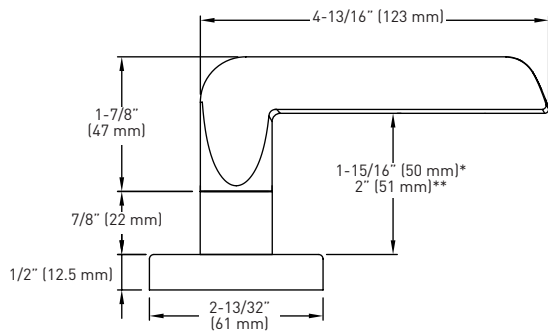

SPECIFICATION DRAWINGS: ESCUTCHEON FACEPLATE TRIM

ESCUTCHEON PLATE SIDE VIEW

ESCUTCHEON PLATE INTERIOR

ESCUTCHEON PLATE EXTERIOR

SPECIFICATION DRAWINGS: SECTIONAL ROSE TRIM

ROUND SECTIONAL ROSE: LEVERS

ROUND SECTIONAL ROSE: DEADBOLTS

SQUARE SECTIONAL ROSE: LEVERS

SQUARE SECTIONAL ROSE: DEADBOLTS

SPECIFICATION DRAWINGS: RESIDENTIAL MORTISE LEVER TRIMS

BERGEN LEVER

BRITANNIA LEVER

SLIP STREAM LEVER

STOCKHOLM LEVER

VEGA LEVER

* STAND OFF MEASUREMENT FROM DOOR TO LEVER FOR ROSE TRIM

** STAND OFF MEASUREMENT FROM DOOR TO LEVER FOR ESCUTCHEON TRIM