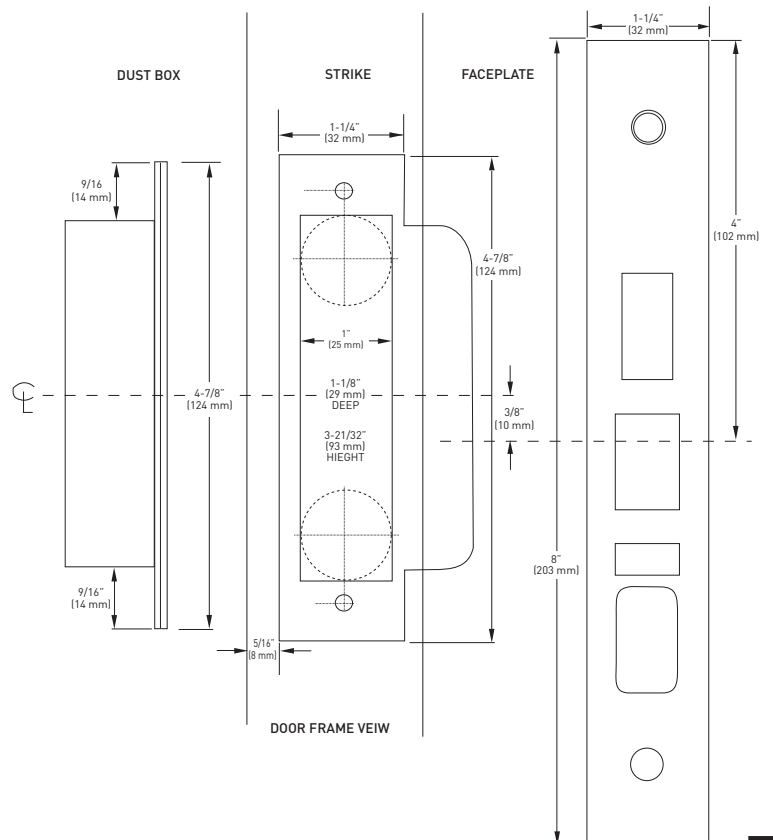

EXPLODED VIEW: RESIDENTIAL MORTISE ON ESCUTCHEON TRIM

EXPLODED VIEW: RESIDENTIAL MORTISE ON SECTIONAL ROSE TRIM

SPECIFICATION DRAWINGS: MORTISE CASSETTE

WARNING:

- ▶ DRAWINGS ON THIS PAGE ARE FOR REFERENCE ONLY - NOT TO SCALE
- ▶ REFER TO PRODUCT INSTALLATION TEMPLATES FOR COMPLETE DETAILS PRIOR TO DOOR PREPARATION
- ▶ CALL TAYMOR CUSTOMER SERVICE WITH QUESTIONS

SPECIFICATION DRAWINGS: ESCUTCHEON FACEPLATE TRIM

ESCUTCHEON PLATE SIDE VIEW

ESCUTCHEON PLATE INTERIOR

ESCUTCHEON PLATE EXTERIOR

SPECIFICATION DRAWINGS: SECTIONAL ROSE TRIM

ROUND SECTIONAL ROSE: LEVERS

ROUND SECTIONAL ROSE: DEADBOLTS