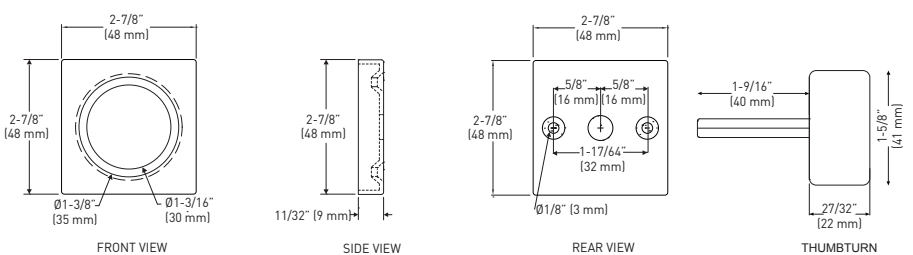

SPECIFICATION DRAWINGS: ESCUTCHEON FACEPLATE TRIM

ESCUTCHEON PLATE SIDE VIEW

ESCUTCHEON PLATE INTERIOR

ESCUTCHEON PLATE EXTERIOR

SPECIFICATION DRAWINGS: SECTIONAL ROSE TRIM

ROUND SECTIONAL ROSE: LEVERS

ROUND SECTIONAL ROSE: DEADBOLTS

SQUARE SECTIONAL ROSE: LEVERS

SQUARE SECTIONAL ROSE: DEADBOLTS

SPECIFICATION DRAWINGS: RESIDENTIAL MORTISE LEVER TRIMS

BERGEN LEVER

BRITANNIA LEVER

SLIP STREAM LEVER

STOCKHOLM LEVER

VEGA LEVER

* STAND OFF MEASUREMENT FROM DOOR TO LEVER FOR ROSE TRIM

** STAND OFF MEASUREMENT FROM DOOR TO LEVER FOR ESCUTCHEON TRIM