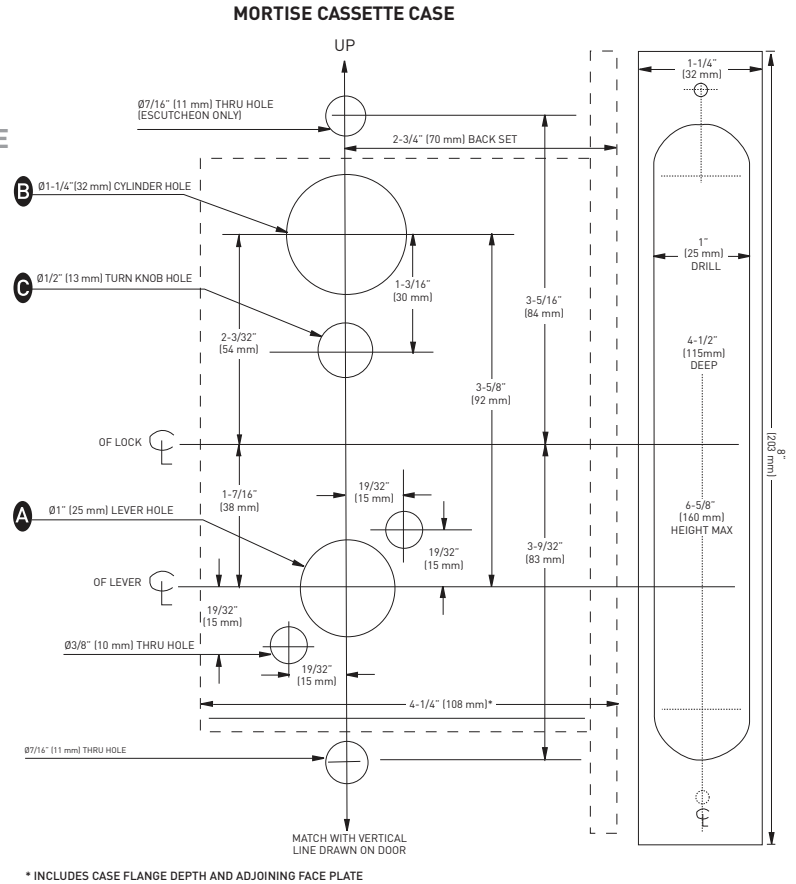

SPECIFICATIONS

- › cUL LISTED FOR USE ON 3-HOUR FIRE DOOR (SINGLE OR DOUBLE DOORS)
- › CONFORMS FULLY TO BHMA/ANSI 156.2 GRADE 1, INCLUDING OPERATIONAL, STRENGTH AND SECURITY REQUIREMENTS
- › MEETS OR EXCEEDS 1,000,000 CYCLE DURABILITY TEST
- › 12 GAUGE FULLY-WRAPPED HEAVY DUTY STEEL CASE
- › ZINC DICHROMATE PLATED FOR CORROSION RESISTANCE
- › ADJUSTS EASILY TO DOOR BEVEL EDGE ANGLES FROM FLAT TO 1/8" (3 mm)
- › FIELD REVERSIBLE HANDING ON CASSETTE (SHIPPED STANDARD AS RIGHT HANDED)
- › STAINLESS STEEL LATCH BOLT WITH 2 ANTI-FRICTION TONGUES
- › ROCKERTYPE, CHROME-PLATED BRASS TOGGLE (ON APPLICABLE FUNCTIONS)
- › STANDARD SC4 6-PIN KEYWAY (ON APPLICABLE FUNCTIONS)
- › CONSTRUCTION OR MASTER KEYING SYSTEMS AVAILABLE
- › INCLUDES 2 SOLID BRASS NICKEL-PLATED CUT KEYS PER LOCK
- › 10-YEAR MECHANICAL & 1-YEAR FINISH WARRANTY

EXPLODED VIEW: RESIDENTIAL MORTISE ON ESCUTCHEON TRIM

EXPLODED VIEW: RESIDENTIAL MORTISE ON SECTIONAL ROSE TRIM

SPECIFICATION DRAWINGS: MORTISE CASSETTE

WARNING:

- ▶ DRAWINGS ON THIS PAGE ARE FOR REFERENCE ONLY - NOT TO SCALE
- ▶ REFER TO PRODUCT INSTALLATION TEMPLATES FOR COMPLETE DETAILS PRIOR TO DOOR PREPARATION
- ▶ CALL TAYMOR CUSTOMER SERVICE WITH QUESTIONS

SPECIFICATION DRAWINGS: MORTISE STRIKE, FACEPLATE, AND DUSTBOX

DOOR PREPARATION:

- ▶ STANDARD NORTH AMERICAN MORTISE LOCK DOOR PREPARATION (86 DOOR PREP AS PER ANSI A115.2)
- ▶ DOOR THICKNESS 1-3/4" (45 mm) STANDARD
- ▶ 2-3/4" (70 mm) BACKSET ONLY

SPECIFICATION DRAWINGS: ESCUTCHEON FACEPLATE TRIM

ESCUTCHEON PLATE SIDE VIEW

ESCUTCHEON PLATE INTERIOR

ESCUTCHEON PLATE EXTERIOR

SPECIFICATION DRAWINGS: SECTIONAL ROSE TRIM

ROUND SECTIONAL ROSE: LEVERS

ROUND SECTIONAL ROSE: DEADBOLTS