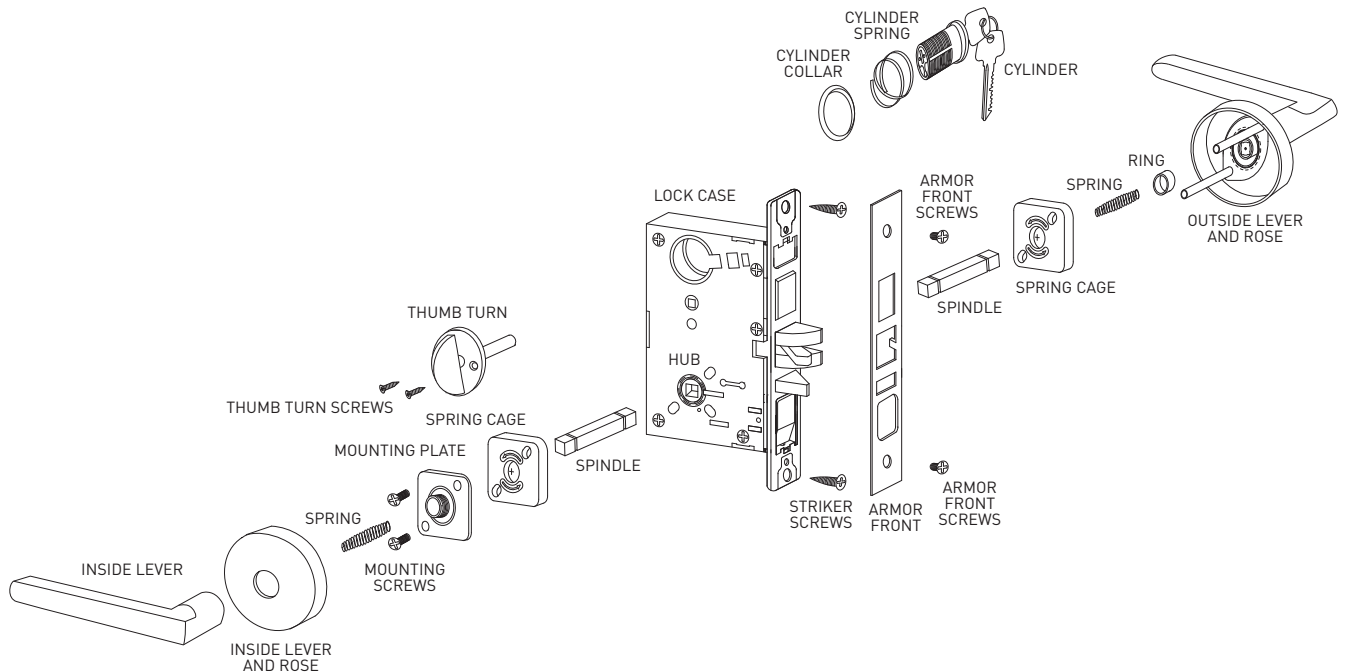

SPECIFICATIONS

- › cUL LISTED FOR USE ON 3-HOUR FIRE DOOR (SINGLE OR DOUBLE DOORS)
- › CONFORMS FULLY TO BHMA/ANSI 156.2 GRADE 1, INCLUDING OPERATIONAL, STRENGTH AND SECURITY REQUIREMENTS
- › MEETS OR EXCEEDS 1,000,000 CYCLE DURABILITY TEST
- › 12 GAUGE FULLY-WRAPPED HEAVY DUTY STEEL CASE
- › ZINC DICHROMATE PLATED FOR CORROSION RESISTANCE
- › ADJUSTS EASILY TO DOOR BEVEL EDGE ANGLES FROM FLAT TO 1/8" (3 mm)
- › FIELD REVERSIBLE HANDING ON CASSETTE (SHIPPED STANDARD AS RIGHT HANDED)
- › STAINLESS STEEL LATCH BOLT WITH 2 ANTI-FRICTION TONGUES
- › ROCKERTYPE, CHROME-PLATED BRASS TOGGLE (ON APPLICABLE FUNCTIONS)
- › STANDARD SC4 6-PIN KEYWAY (ON APPLICABLE FUNCTIONS)
- › CONSTRUCTION OR MASTER KEYING SYSTEMS AVAILABLE
- › INCLUDES 2 SOLID BRASS NICKEL-PLATED CUT KEYS PER LOCK
- › 10-YEAR MECHANICAL & 1-YEAR FINISH WARRANTY

EXPLODED VIEW: RESIDENTIAL MORTISE ON ESCUTCHEON TRIM

EXPLODED VIEW: RESIDENTIAL MORTISE ON SECTIONAL ROSE TRIM

SPECIFICATION DRAWINGS: MORTISE CASSETTE

WARNING:

- ▶ DRAWINGS ON THIS PAGE ARE FOR REFERENCE ONLY - NOT TO SCALE
- ▶ REFER TO PRODUCT INSTALLATION TEMPLATES FOR COMPLETE DETAILS PRIOR TO DOOR PREPARATION
- ▶ CALL TAYMOR CUSTOMER SERVICE WITH QUESTIONS

SPECIFICATION DRAWINGS: ESCUTCHEON FACEPLATE TRIM

ESCUTCHEON PLATE SIDE VIEW

ESCUTCHEON PLATE INTERIOR

ESCUTCHEON PLATE EXTERIOR

SPECIFICATION DRAWINGS: SECTIONAL ROSE TRIM

ROUND SECTIONAL ROSE: LEVERS

ROUND SECTIONAL ROSE: DEADBOLTS