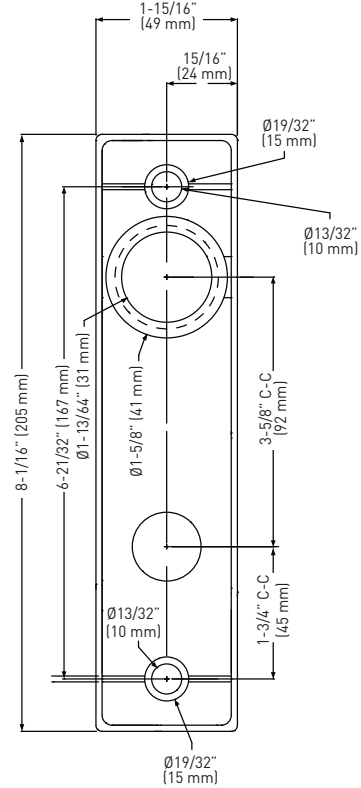

EXPLODED VIEW: RESIDENTIAL MORTISE ON ESCUTCHEON TRIM

EXPLODED VIEW: RESIDENTIAL MORTISE ON SECTIONAL ROSE TRIM

SPECIFICATION DRAWINGS: MORTISE CASSETTE

WARNING:

- ▶ DRAWINGS ON THIS PAGE ARE FOR REFERENCE ONLY - NOT TO SCALE
- ▶ REFER TO PRODUCT INSTALLATION TEMPLATES FOR COMPLETE DETAILS PRIOR TO DOOR PREPARATION
- ▶ CALL TAYMOR CUSTOMER SERVICE WITH QUESTIONS

SPECIFICATION DRAWINGS: MORTISE STRIKE, FACEPLATE, AND DUSTBOX

DOOR PREPARATION:

- ▶ STANDARD NORTH AMERICAN MORTISE LOCK DOOR PREPARATION (86 DOOR PREP AS PER ANSI A115.2)
- ▶ DOOR THICKNESS 1-3/4" (45 mm) STANDARD
- ▶ 2-3/4" (70 mm) BACKSET ONLY

SPECIFICATION DRAWINGS: ESCUTCHEON FACEPLATE TRIM

ESCUTCHEON PLATE SIDE VIEW

ESCUTCHEON PLATE INTERIOR

ESCUTCHEON PLATE EXTERIOR

SPECIFICATION DRAWINGS: SECTIONAL ROSE TRIM

ROUND SECTIONAL ROSE: LEVERS

ROUND SECTIONAL ROSE: DEADBOLTS

* STAND OFF MEASUREMENT FROM DOOR TO LEVER FOR ROSE TRIM

** STAND OFF MEASUREMENT FROM DOOR TO LEVER FOR ESCUTCHEON TRIM