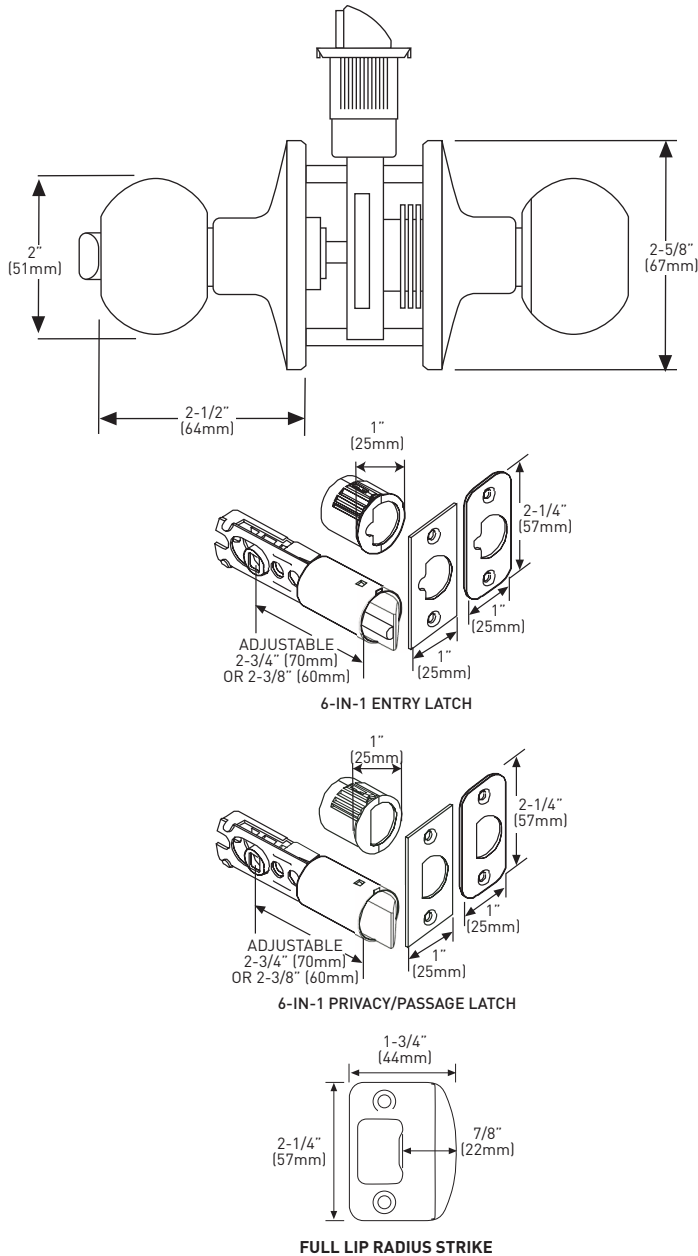

VILLA BALL KNOB SPECIFICATIONS

- › PUSH BUTTON AUTO-RELEASE ON PRIVACY AND KEYED ENTRY FUNCTION
- › UNIVERSAL 6-IN-1 LATCH OFFERS A GUARANTEED FIT
- › INCLUDES ANTI-PRY COLLAR FOR REINFORCED SECURITY
- › 78° LATCH RETRACTION
- › PREMIUM ALL METAL CONSTRUCTION
- › INCLUDES 1-3/4" x 2-1/4" FULL LIP RADIUS CORNER "D" STRIKE STANDARD
- › FITS STANDARD DOORS

VILLA BALL KNOB

GRADE 3
ANSI GRADE 3

LIFETIME MECHANICAL & 5 YEAR FINISH WARRANTY

FULL KEYING SERVICES AVAILABLE
WR5 KEYWAY, PACKAGED IN KEYED DIFFERENT (KD)
OR KEYED ALIKE (KA)

20 MINUTE OPTIONAL
FIRE RATING

SINGLE CYLINDER DEADBOLT SPECIFICATIONS

- › HARDENED "CUT-PROOF" STEEL PIN
- › 6-IN-1 LATCH
- › MECHANICAL WARRANTY
- › 5 YEAR FINISH WARRANTY

SPECIFICATIONS - KEYED ONLY

- › TWO PIECE ANTI-TORQUE CYLINDER
- › TWO 3" STRIKE SCREWS FOR INCREASED SECURITY
- › HIGH SECURITY STRIKE STANDARD
- › SOLID BRASS CYLINDER
- › ANTI-SLIP COLLAR (REMOVABLE FOR 1-1/2" BORE HOLES)

RETAIL COMBO PACK	SATIN CHROME 26D	SATIN STAINLESS STEEL 32D	CASE QTY
VILLA BALL KNOB & SINGLE CYLINDER DEADBOLT	34-FV131496	34-FV531436	4