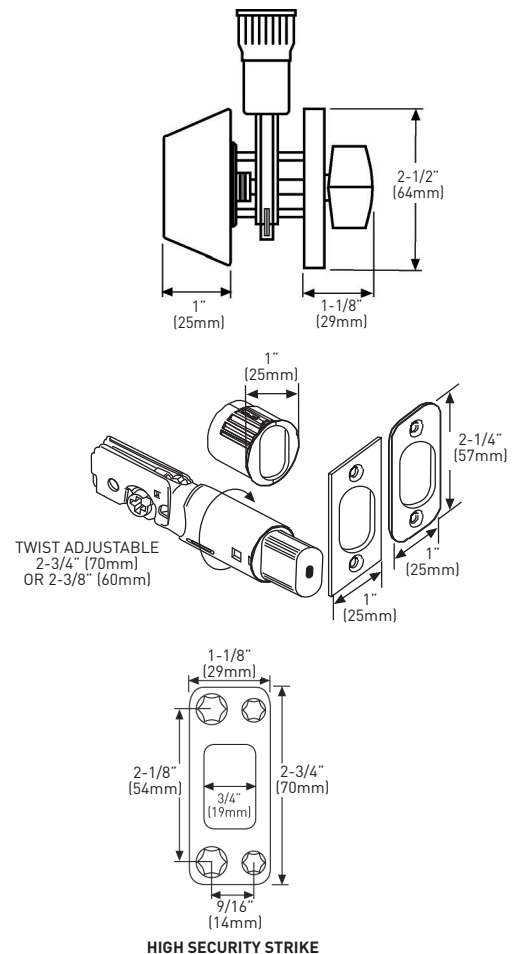

SINGLE CYLINDER DEADBOLT

MEASUREMENTS SUBJECT TO A 3% VARIANCE

MEASUREMENTS ARE FOR REFERENCE ONLY. TAYMOR RESERVES THE RIGHT TO CHANGE THE PRODUCT SPECS WITHOUT NOTICE. FOR PRODUCT WARRANTY, PLEASE VISIT TAYMOR WEBSITE FOR DETAILS

RETAIL COMBO PACK	SATIN CHROME 26D	SATIN STAINLESS STEEL 32D	CASE QTY
VILLA BALL KNOB & SINGLE CYLINDER DEADBOLT	34-FV131496	34-FV531436	4