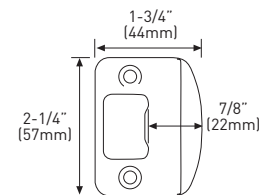

6-IN-1 ENTRY LATCH

6-IN-1 PRIVACY/PASSAGE LATCH

FULL LIP RADIUS STRIKE

MEASUREMENTS SUBJECT TO A 3% VARIANCE

MEASUREMENTS ARE FOR REFERENCE ONLY. TAYMOR RESERVES THE RIGHT TO CHANGE THE PRODUCT SPECS WITHOUT NOTICE. FOR PRODUCT WARRANTY, PLEASE VISIT TAYMOR WEBSITE FOR DETAILS