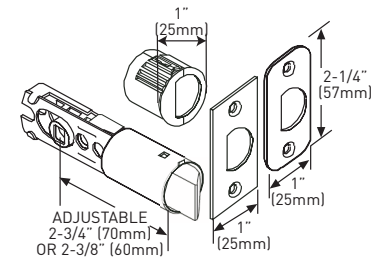

### SPECIFICATIONS

- › PUSH BUTTON AUTO-RELEASE ON PRIVACY AND KEYED ENTRY FUNCTION
- › UNIVERSAL 6-IN-1 LATCH OFFERS A GUARANTEED FIT
- › INCLUDES ANTI-PRY COLLAR FOR REINFORCED SECURITY
- › 78° LATCH RETRACTION
- › PREMIUM ALL METAL CONSTRUCTION
- › INCLUDES 1-3/4" x 2-1/4" FULL LIP RADIUS CORNER "D" STRIKE STANDARD
- › FITS STANDARD DOORS

6-IN-1 ENTRY LATCH

6-IN-1 PRIVACY/PASSAGE LATCH

FULL LIP RADIUS STRIKE

MEASUREMENTS SUBJECT TO A 3% VARIANCE

MEASUREMENTS ARE FOR REFERENCE ONLY. TAYMOR RESERVES THE RIGHT TO CHANGE THE PRODUCT SPECS WITHOUT NOTICE. FOR PRODUCT WARRANTY, PLEASE VISIT TAYMOR WEBSITE FOR DETAILS