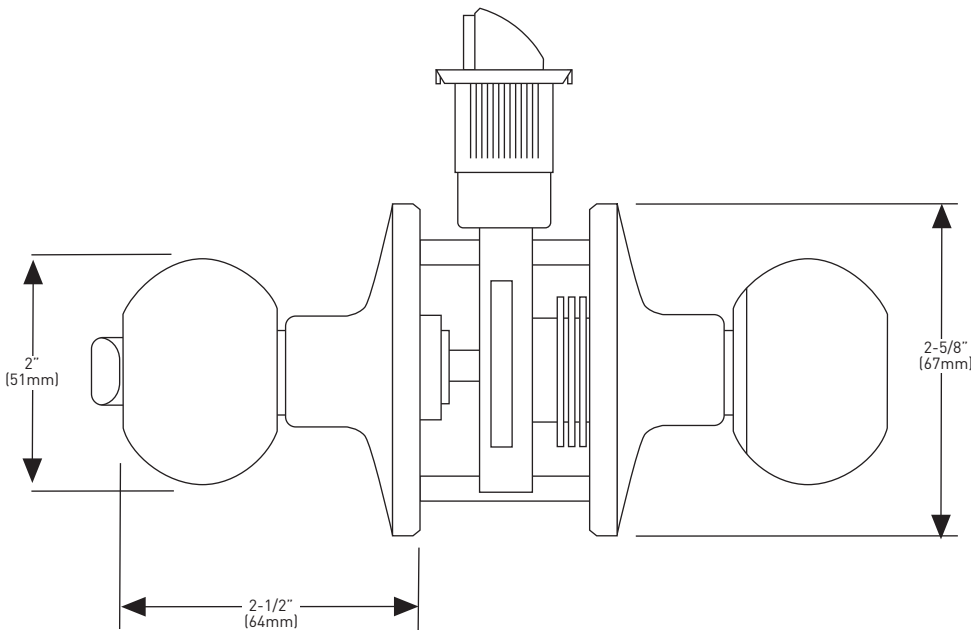

### SPECIFICATIONS

- › PUSH BUTTON AUTO-RELEASE ON PRIVACY AND KEYED ENTRY FUNCTION
- › UNIVERSAL 6-IN-1 LATCH OFFERS A GUARANTEED FIT
- › INCLUDES ANTI-PRY COLLAR FOR REINFORCED SECURITY
- › 78° LATCH RETRACTION
- › PREMIUM ALL METAL CONSTRUCTION
- › INCLUDES 1-3/4" x 2-1/4" FULL LIP RADIUS CORNER "D" STRIKE STANDARD
- › FITS STANDARD DOORS

6-IN-1 ENTRY LATCH

6-IN-1 PRIVACY/PASSAGE LATCH

FULL LIP RADIUS STRIKE

MEASUREMENTS SUBJECT TO A 3% VARIANCE

MEASUREMENTS ARE FOR REFERENCE ONLY. TAYMOR RESERVES THE RIGHT TO CHANGE THE PRODUCT SPECS WITHOUT NOTICE. FOR PRODUCT WARRANTY, PLEASE VISIT TAYMOR WEBSITE FOR DETAILS