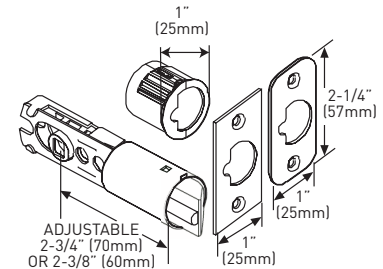

### SPECIFICATIONS

- › PUSH BUTTON AUTO-RELEASE ON PRIVACY AND KEYED ENTRY FUNCTION
- › UNIVERSAL 6-IN-1 LATCH OFFERS A GUARANTEED FIT
- › INCLUDES ANTI-PRY COLLAR FOR REINFORCED SECURITY
- › 78° LATCH RETRACTION
- › PREMIUM ALL METAL CONSTRUCTION
- › INCLUDES 1-3/4" x 2-1/4" FULL LIP RADIUS CORNER "D" STRIKE STANDARD
- › FITS STANDARD DOORS

6-IN-1 ENTRY LATCH

6-IN-1 PRIVACY/PASSAGE LATCH

FULL LIP RADIUS STRIKE

MEASUREMENTS SUBJECT TO A 3% VARIANCE

MEASUREMENTS ARE FOR REFERENCE ONLY. TAYMOR RESERVES THE RIGHT TO CHANGE THE PRODUCT SPECS WITHOUT NOTICE. FOR PRODUCT WARRANTY, PLEASE VISIT TAYMOR WEBSITE FOR DETAILS