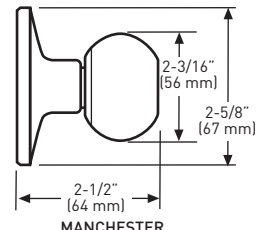

Taymor® | PRODUCT SPECIFICATIONS

PROFESSIONAL SERIES®

MADERA HANDLESET

SPECIFICATIONS

- UNIVERSAL 6-IN-1 LATCH OFFERS A GUARANTEED FIT
- DEADBOLT FITS 2-1/8" (54 mm) OR 1-1/2" (38 mm) BORE HOLE
- INCLUDES 1-3/4" x 2-1/4" FULL RADIUS CORNER "D" STRIKE STANDARD WITH HIGH SECURITY RADIUS CORNER STRIKE 1-1/8" x 2-3/4"
- FITS STANDARD EXTERIOR DOORS

20 MINUTE OPTIONAL FIRE RATING

2-1/4" OPTIONAL EXTENSION KIT

VILLA KNOB ILLUSTRATED

6-IN-1 ADJUSTABLE DEADBOLT LATCH

6-IN-1 FIXED HANDLESET LATCH

TWIST ADJUSTABLE
2-3/4" (70 mm)
OR 2-3/8" (60 mm)

FULL LIP RADIUS STRIKE

HIGH SECURITY STRIKE

VILLA INTERIOR TRIM

MANCHESTER INTERIOR TRIM

CAPRI INTERIOR TRIM

MEASUREMENTS SUBJECT TO A 3% VARIANCE

MEASUREMENTS ARE FOR REFERENCE ONLY. TAYMOR RESERVES THE RIGHT TO CHANGE THE PRODUCT SPECS WITHOUT NOTICE. FOR PRODUCT WARRANTY, PLEASE VISIT TAYMOR WEBSITE FOR DETAILS