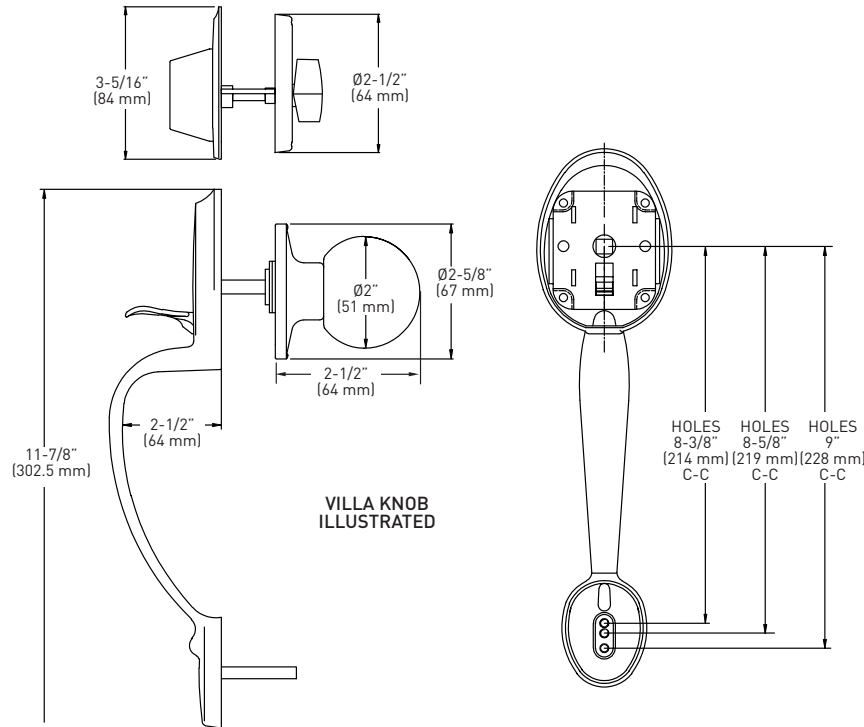

Taymor® | PRODUCT SPECIFICATIONS

PROFESSIONAL SERIES®

MADERA HANDLESET

SPECIFICATIONS

- UNIVERSAL 6-IN-1 LATCH OFFERS A GUARANTEED FIT
- DEADBOLT FITS 2-1/8" (54 mm) OR 1-1/2" (38 mm) BORE HOLE
- INCLUDES 1-3/4" x 2-1/4" FULL RADIUS CORNER "D" STRIKE STANDARD WITH HIGH SECURITY RADIUS CORNER STRIKE 1-1/8" x 2-3/4"
- FITS STANDARD EXTERIOR DOORS

20 MINUTE OPTIONAL FIRE RATING

2-1/4" OPTIONAL EXTENSION KIT

VILLA KNOB ILLUSTRATED

6-IN-1 ADJUSTABLE DEADBOLT LATCH

6-IN-1 FIXED HANDLESET LATCH

TWIST ADJUSTABLE
2-3/4" (70 mm)
OR 2-3/8" (60 mm)

FULL LIP RADIUS STRIKE