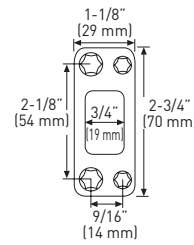

Taymor® | PRODUCT SPECIFICATIONS

PROFESSIONAL SERIES®

MADERA HANDLESET

SPECIFICATIONS

- UNIVERSAL 6-IN-1 LATCH OFFERS A GUARANTEED FIT
- DEADBOLT FITS 2-1/8" (54 mm) OR 1-1/2" (38 mm) BORE HOLE
- INCLUDES 1-3/4" x 2-1/4" FULL RADIUS CORNER "D" STRIKE STANDARD WITH HIGH SECURITY RADIUS CORNER STRIKE 1-1/8" x 2-3/4"
- FITS STANDARD EXTERIOR DOORS

20 MINUTE OPTIONAL FIRE RATING

2-1/4" OPTIONAL EXTENSION KIT

VILLA KNOB ILLUSTRATED

6-IN-1 ADJUSTABLE DEADBOLT LATCH

6-IN-1 FIXED HANDLESET LATCH

TWIST ADJUSTABLE
2-3/4" (70 mm)
OR 2-3/8" (60 mm)

FULL LIP RADIUS STRIKE