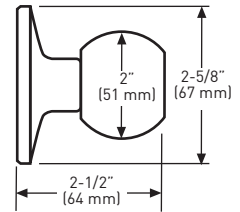

VILLA INTERIOR TRIM