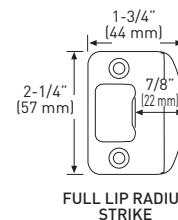

Taymor® | PRODUCT SPECIFICATIONS

PROFESSIONAL SERIES®

MADERA HANDLESET

SPECIFICATIONS

- UNIVERSAL 6-IN-1 LATCH OFFERS A GUARANTEED FIT
- DEADBOLT FITS 2-1/8" (54 mm) OR 1-1/2" (38 mm) BORE HOLE
- INCLUDES 1-3/4" x 2-1/4" FULL RADIUS CORNER "D" STRIKE STANDARD WITH HIGH SECURITY RADIUS CORNER STRIKE 1-1/8" x 2-3/4"
- FITS STANDARD EXTERIOR DOORS

20 MINUTE OPTIONAL FIRE RATING

2-1/4" OPTIONAL EXTENSION KIT

VILLA KNOB ILLUSTRATED

6-IN-1 ADJUSTABLE DEADBOLT LATCH

6-IN-1 FIXED HANDLESET LATCH

TWIST ADJUSTABLE
2-3/4" (70 mm)
OR 2-3/8" (60 mm)

FULL LIP RADIUS STRIKE