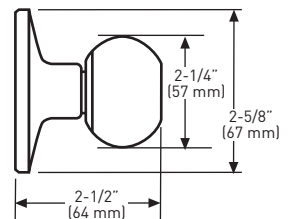

CAPRI INTERIOR TRIM

MEASUREMENTS SUBJECT TO A 3% VARIANCE

MEASUREMENTS ARE FOR REFERENCE ONLY. TAYMOR RESERVES THE RIGHT TO CHANGE THE PRODUCT SPECS WITHOUT NOTICE. FOR PRODUCT WARRANTY, PLEASE VISIT TAYMOR WEBSITE FOR DETAILS

	MADERA RETAIL PACK	MADERA* BUILDER PACK	MADERA - Dummy BUILDER PACK	INTERIOR TRIM
POLISHED BRASS 3	34-FV8110	—	33-815DM	VILLA KNOB
AGED BRONZE 10B+	34-FV8360	—	—	MANCHESTER KNOB
SATIN NICKEL 15	34-FV8050	33-D8054KD*	—	VILLA KNOB
ANTIQUE NICKEL 17A	34-FV8170	—	—	VILLA KNOB
MATTE BLACK 19	34-FV8110BLK	—	—	CAPRI KNOB

BUILDER PACK CASE QTY. 20 / RETAIL PACK CASE QTY. 4

*Solid brass