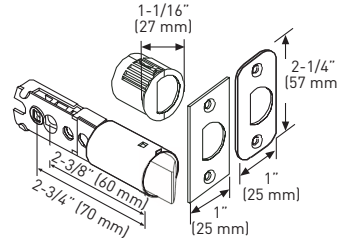

Taymor® | PRODUCT SPECIFICATIONS

PROFESSIONAL SERIES®

MADERA HANDLESET

SPECIFICATIONS

- UNIVERSAL 6-IN-1 LATCH OFFERS A GUARANTEED FIT
- DEADBOLT FITS 2-1/8" (54 mm) OR 1-1/2" (38 mm) BORE HOLE
- INCLUDES 1-3/4" x 2-1/4" FULL RADIUS CORNER "D" STRIKE STANDARD WITH HIGH SECURITY RADIUS CORNER STRIKE 1-1/8" x 2-3/4"
- FITS STANDARD EXTERIOR DOORS

20 MINUTE OPTIONAL FIRE RATING

2-1/4" OPTIONAL EXTENSION KIT

VILLA KNOB ILLUSTRATED

6-IN-1 ADJUSTABLE DEADBOLT LATCH

6-IN-1 FIXED HANDLESET LATCH

TWIST ADJUSTABLE
2-3/4" (70 mm)
OR 2-3/8" (60 mm)

FULL LIP RADIUS STRIKE