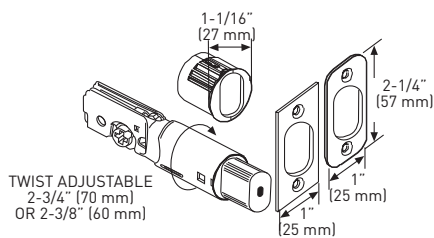

Taymor® | PRODUCT SPECIFICATIONS

PROFESSIONAL SERIES®

MADERA HANDLESET

SPECIFICATIONS

- UNIVERSAL 6-IN-1 LATCH OFFERS A GUARANTEED FIT
- DEADBOLT FITS 2-1/8" (54 mm) OR 1-1/2" (38 mm) BORE HOLE
- INCLUDES 1-3/4" x 2-1/4" FULL RADIUS CORNER "D" STRIKE STANDARD WITH HIGH SECURITY RADIUS CORNER STRIKE 1-1/8" x 2-3/4"
- FITS STANDARD EXTERIOR DOORS

20 MINUTE OPTIONAL FIRE RATING

2-1/4" OPTIONAL EXTENSION KIT

VILLA KNOB ILLUSTRATED

6-IN-1 ADJUSTABLE DEADBOLT LATCH

6-IN-1 FIXED HANDLESET LATCH

TWIST ADJUSTABLE
2-3/4" (70 mm)
OR 2-3/8" (60 mm)

FULL LIP RADIUS STRIKE