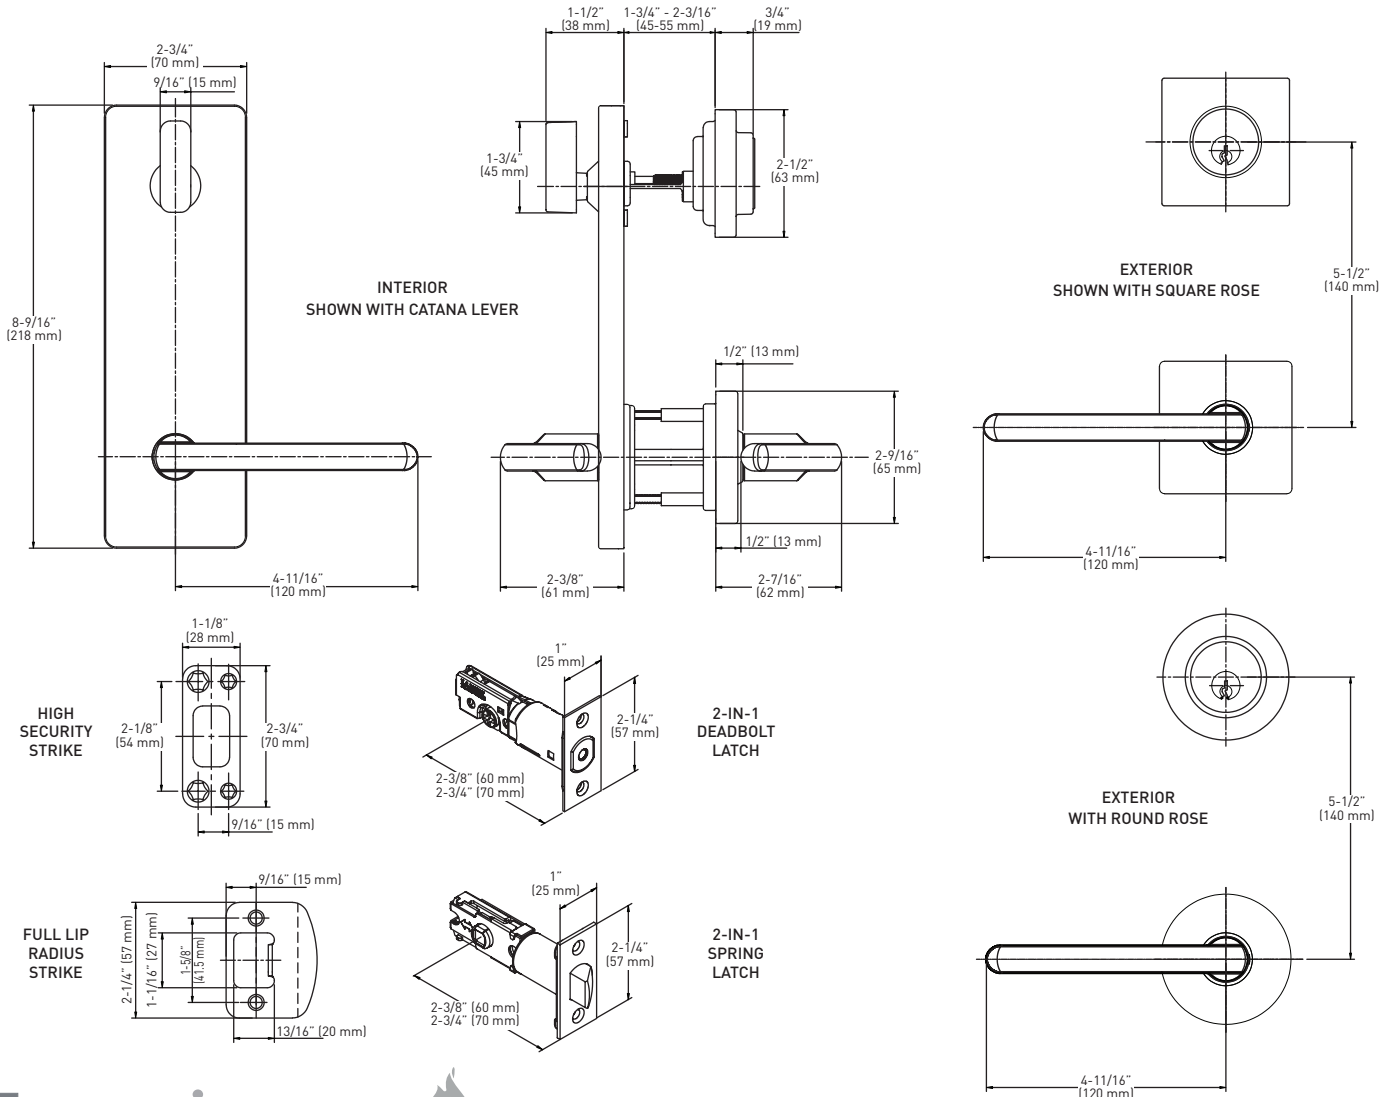

Taymor® | PRODUCT SPECIFICATIONS

THE PREMIER LINE

TAYMOR® PREMIER INTERCONNECTED LOCK

FEATURES

- › SINGLE MOTION OF INSIDE LEVER SIMULTANEOUSLY RETRACTS LATCHBOLT AND DEADBOLT FOR QUICK AND EASY EGRESS
- › INTERCHANGEABLE WITH ANY TAYMOR PREMIER SERIES LEVER TRIM
- › CONFORMS TO CALIFORNIA STATE REFERENCE CODE WHEN USED WITH CATANA LEVER (LEVER RETURNING TO WITHIN 1/2" OF DOOR FACE)
- › 2-IN-1 LATCHES WITH ADJUSTABLE BACKSET: 2-3/8" (60 MM) – 2-3/4" (70 MM)
- › SQUARE CORNER FACE PLATES 1" X 2-1/4" FOR DEADBOLT AND SPRING LATCH
- › INCLUDES LATCH LINER FOR 1-1/8" WIDE PREP
- › HIGH TENSILE STEEL ANTI-SAW DEADBOLT WITH 1" THROW
- › FITS STANDARD 5-1/2" (140 MM) C/C BORE DISTANCE AND 2-1/8" (54 MM) BORE HOLE DIAMETER
- › FITS DOOR THICKNESS: 1-3/4" (45 MM) – 2-1/8" (54 MM)
- › FULL LIP RADIUS CORNER SPRING LATCH STRIKE WITH ADJUSTABLE TAB
- › HIGH SECURITY DEADBOLT STRIKE

INTERIOR

SHOWN WITH BERGEN LEVER

EXTERIOR WITH VEGA SQUARE ROSE

EXTERIOR WITH VEGA ROUND ROSE

GRADE 2

ANSI GRADE 2

Meets ADA standards

FIRE RATED

	EXTERIOR TRIM	INTERIOR TRIM	SQUARE ROSE		ROUND ROSE	
SATIN NICKEL 15	ARC DECO	ARC DECO	30-INTSQ74SN	\$389.90	30-INTRD74SN	\$389.90
	BERGEN	BERGEN	30-INTSQ62SN	\$375.72	30-INTRD62SN	\$375.72
	SLIP STREAM	SLIP STREAM	30-INTSQ72SN	\$389.90	30-INTRD72SN	\$389.90
	VEGA	VEGA	30-INTSQ64SN	\$383.18	30-INTRD64SN	\$383.18
POLISHED CHROME 26	ARC DECO	ARC DECO	30-INTSQ74PC	\$389.90	30-INTRD74PC	\$389.90
	BERGEN	BERGEN	30-INTSQ62PC	\$375.72	30-INTRD62PC	\$375.72
	SLIP STREAM	SLIP STREAM	30-INTSQ72PC	\$389.90	30-INTRD72PC	\$389.90
	VEGA	VEGA	30-INTSQ64PC	\$383.18	30-INTRD64PC	\$383.18