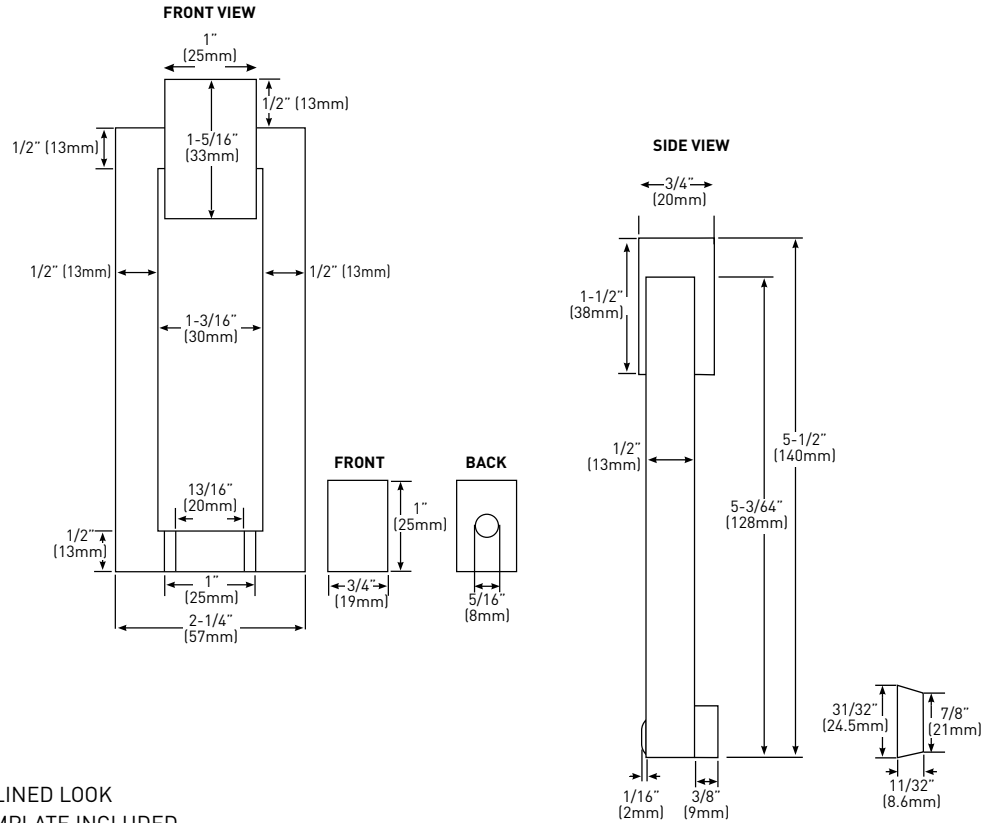

**DOOR KNOCKERS**

**MODERN DOOR KNOCKER**

- › SOLID METAL CONSTRUCTION
- › WEATHER RESISTANT
- › CONCEALED SCREW MOUNT FOR A STREAMLINED LOOK
- › STRIKE PLATE, MOUNTING SCREWS AND TEMPLATE INCLUDED

CARDED

2-1/4" W x 5-1/2" H x 3/4" D  
[57 mm W x 140 mm H x 20 mm D]

15 SATIN NICKEL

25-D4810SN

19 BLACK

25-D4810BLK

CASE PACK

5

**CLASSIC DOOR KNOCKER**

- › SOLID METAL CONSTRUCTION
- › WEATHER RESISTANT
- › INCLUDES MOUNTING SCREWS IN MATCHING FINISH

CARDED

3-3/16" x 6-5/16"  
[81 mm x 161 mm]

3 POLISHED BRASS

25-D4809B

10B+ AGED BRONZE

25-D4809ORB

15 SATIN NICKEL

25-D4809SN

CASE PACK

5