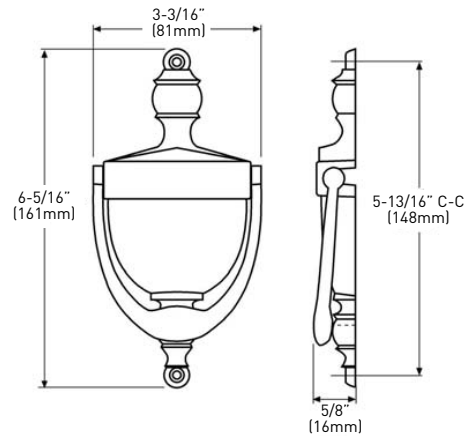

2-1/4" W x 5-1/2" H x 3/4" D  
[57 mm W x 140 mm H x 20 mm D]

15 SATIN NICKEL

25-D4810SN

19 BLACK

25-D4810BLK

CASE PACK

5

**CLASSIC DOOR KNOCKER**

- › SOLID METAL CONSTRUCTION
- › WEATHER RESISTANT
- › INCLUDES MOUNTING SCREWS IN MATCHING FINISH

CARDED

3-3/16" x 6-5/16"  
[81 mm x 161 mm]

3 POLISHED BRASS

25-D4809B

10B+ AGED BRONZE

25-D4809ORB

15 SATIN NICKEL