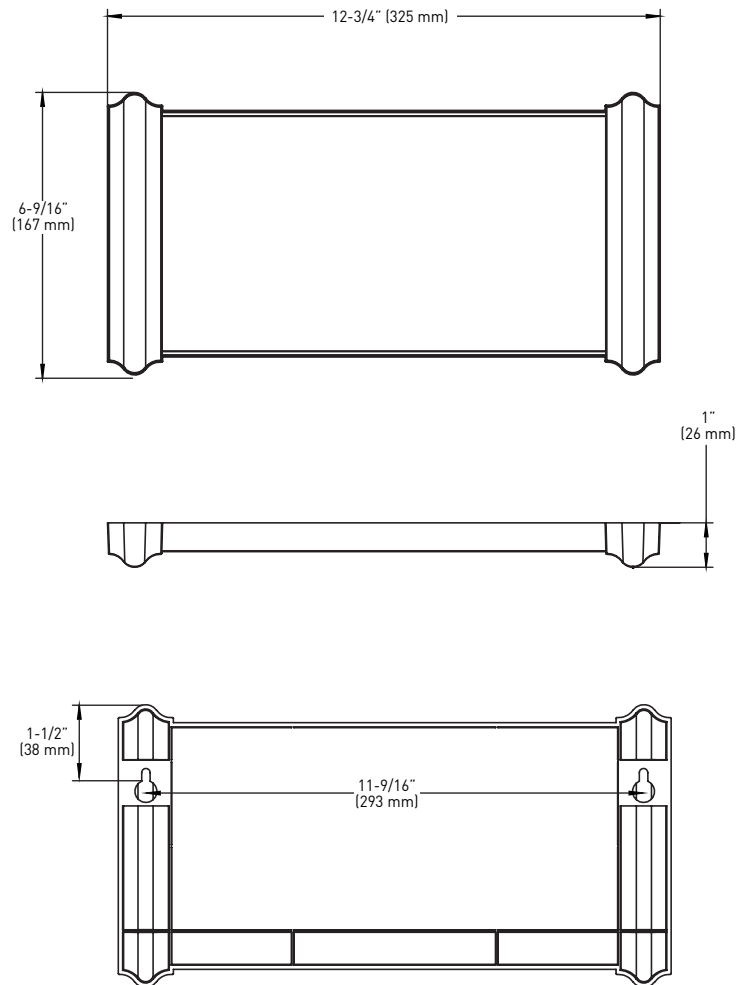

### FEATURES

- › EASY-INSTALL ADDRESS PLAQUE WITH ALL NUMBERS INCLUDED IN A TIMELESS CLEAN DESIGN
- › WHITE REFLECTIVE BACKGROUND
- › DURABLE, WEATHER-RESISTANT RESIN
- › ALLOWS UP TO 4 HOUSE NUMBERS
- › 36 DURABLE SELF-ADHESIVE 4" (102 mm) BLACK VINYL HOUSE NUMBERS INCLUDED
- › MOUNTING HARDWARE, TEMPLATES AND EASY TO FOLLOW INSTALLATION INSTRUCTIONS INCLUDED

MEASUREMENTS ARE FOR REFERENCE ONLY. TAYMOR RESERVES THE RIGHT TO CHANGE THE PRODUCT SPECS WITHOUT NOTICE. FOR PRODUCT WARRANTY, PLEASE VISIT TAYMOR WEBSITE FOR DETAILS.

EASY INSTALL ADDRESS PLAQUE RETAIL PACK	ITEM	CASE QTY.
CONTEMPORARY PLAQUE w/36 SELF-ADHESIVE 4" (10.16 cm) VINYL HOUSE NUMBERS - BLACK NUMBERS / WHITE REFLECTIVE PLAQUE	25-9440	12