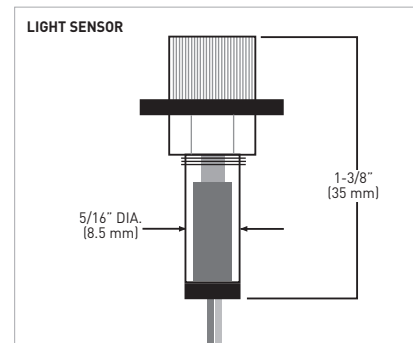

SEE NEXT PAGE FOR CONTINUED SPECIFICATIONS

MEASUREMENTS ARE FOR REFERENCE ONLY. TAYMOR RESERVES THE RIGHT TO CHANGE THE PRODUCT SPECS WITHOUT NOTICE. FOR PRODUCT WARRANTY, PLEASE VISIT TAYMOR WEBSITE FOR DETAILS.

6" BACKLIT LED HOUSE NUMBERS		BLACK	CASE QTY.
RETAIL PACK			
No. 0		25-LEDF60	48
No. 1		25-LEDF61	48
No. 2		25-LEDF62	48
No. 3		25-LEDF63	48
No. 4		25-LEDF64	48
No. 5		25-LEDF65	48
No. 6		25-LEDF66	48
No. 7		25-LEDF67	48
No. 8		25-LEDF68	48
No. 9		25-LEDF69	48
POWER SUPPLY		25-LEDFPWR	48
LED SENSOR (OPTIONAL)		25-LEDPHOTO	48