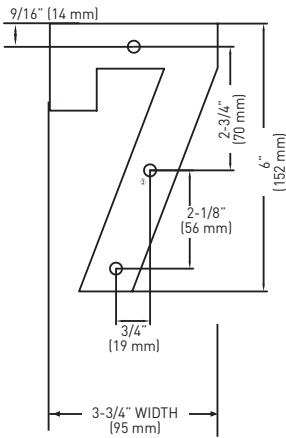

MEASUREMENTS ARE FOR REFERENCE ONLY. TAYMOR RESERVES THE RIGHT TO CHANGE THE PRODUCT SPECS WITHOUT NOTICE. FOR PRODUCT WARRANTY, PLEASE VISIT TAYMOR WEBSITE FOR DETAILS.