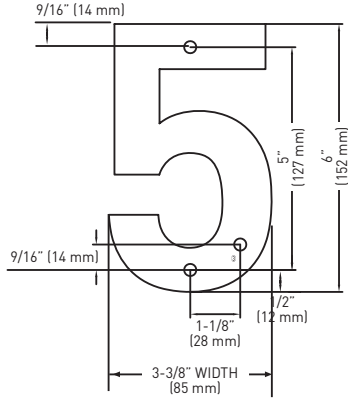

MEASUREMENTS ARE FOR REFERENCE ONLY. TAYMOR RESERVES THE RIGHT TO CHANGE THE PRODUCT SPECS WITHOUT NOTICE. FOR PRODUCT WARRANTY, PLEASE VISIT TAYMOR WEBSITE FOR DETAILS.