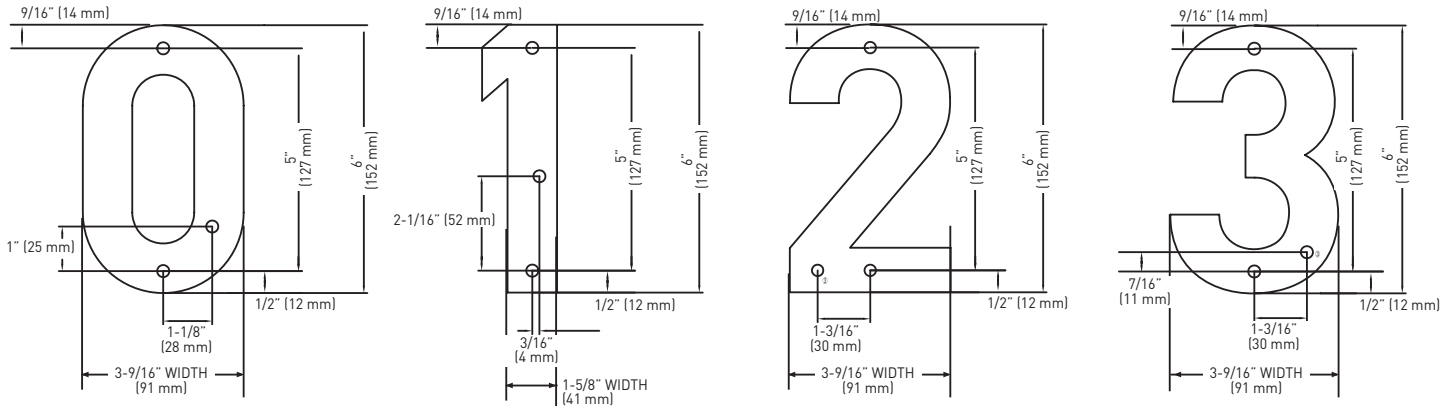

FEATURES

- › CONNECT UP TO 5 HOUSE NUMBERS
- › SOLID ALUMINUM HOUSING WITH POLYESTER POWDER COATING
- › WARM WHITE, 3200K LED LIGHT TECHNOLOGY
- › FROSTED ACRYLIC BACKING FOR BRIGHTER, DIFFUSED AND UNIFORM LIGHT DISPERSION
- › WEATHER RESISTANT
- › OPERATING TEMPERATURE: -30°C TO +40°C
- › PIN MOUNTED FOR FLOATING EFFECT AND NO VISIBLE HARDWARE
- › HORIZONTALLY ALIGNED MOUNTING HOLES FOR EASIER INSTALLATION
- SMOOTH ACRYLIC SURFACE FOR EASY CLEANING AND MINIMAL DIRT BUILD-UP
- DISCREET DRAIN HOLE TO PREVENT WATER ACCUMULATION
- POWER SUPPLY SOLD SEPARATELY
- OPTIONAL LIGHT SENSOR SOLD SEPARATELY
- ONE YEAR LIMITED WARRANTY

15/16" (23 mm) DEEP HOUSE NUMBERS

SEE NEXT PAGE FOR CONTINUED SPECIFICATIONS

MEASUREMENTS ARE FOR REFERENCE ONLY. TAYMOR RESERVES THE RIGHT TO CHANGE THE PRODUCT SPECS WITHOUT NOTICE. FOR PRODUCT WARRANTY, PLEASE VISIT TAYMOR WEBSITE FOR DETAILS.