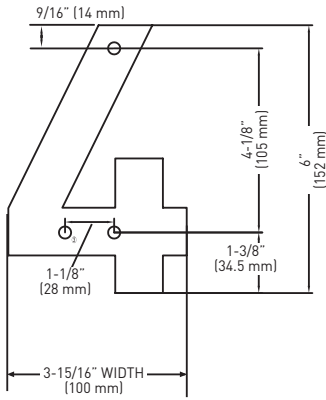

MEASUREMENTS ARE FOR REFERENCE ONLY. TAYMOR RESERVES THE RIGHT TO CHANGE THE PRODUCT SPECS WITHOUT NOTICE. FOR PRODUCT WARRANTY, PLEASE VISIT TAYMOR WEBSITE FOR DETAILS.