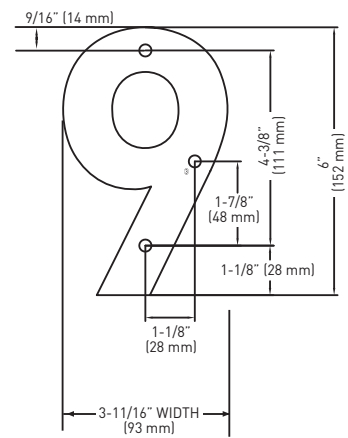

MEASUREMENTS ARE FOR REFERENCE ONLY. TAYMOR RESERVES THE RIGHT TO CHANGE THE PRODUCT SPECS WITHOUT NOTICE. FOR PRODUCT WARRANTY, PLEASE VISIT TAYMOR WEBSITE FOR DETAILS.