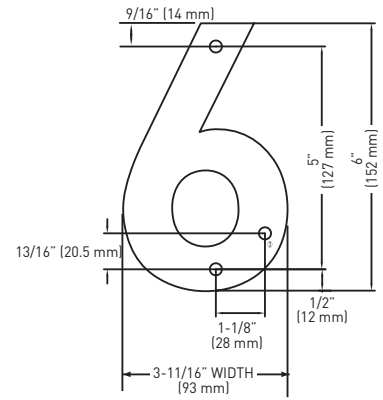

MEASUREMENTS ARE FOR REFERENCE ONLY. TAYMOR RESERVES THE RIGHT TO CHANGE THE PRODUCT SPECS WITHOUT NOTICE. FOR PRODUCT WARRANTY, PLEASE VISIT TAYMOR WEBSITE FOR DETAILS.