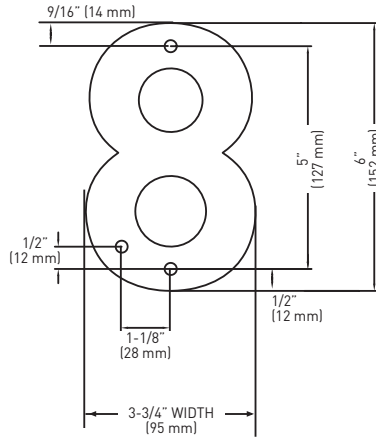

MEASUREMENTS ARE FOR REFERENCE ONLY. TAYMOR RESERVES THE RIGHT TO CHANGE THE PRODUCT SPECS WITHOUT NOTICE. FOR PRODUCT WARRANTY, PLEASE VISIT TAYMOR WEBSITE FOR DETAILS.