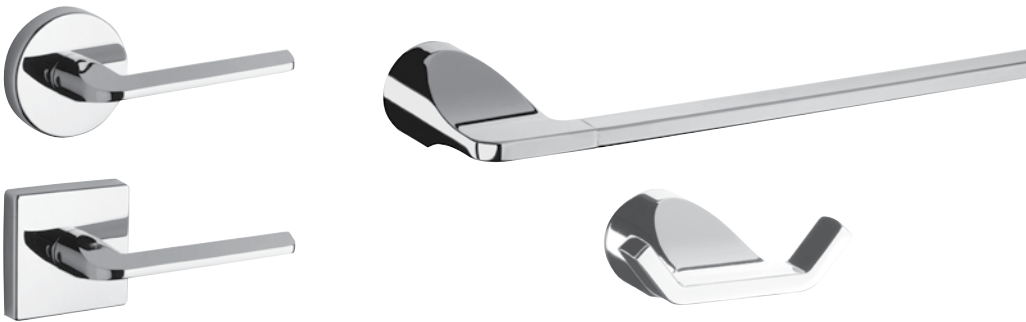

SLIP STREAM LEVER + BATH COLLECTION