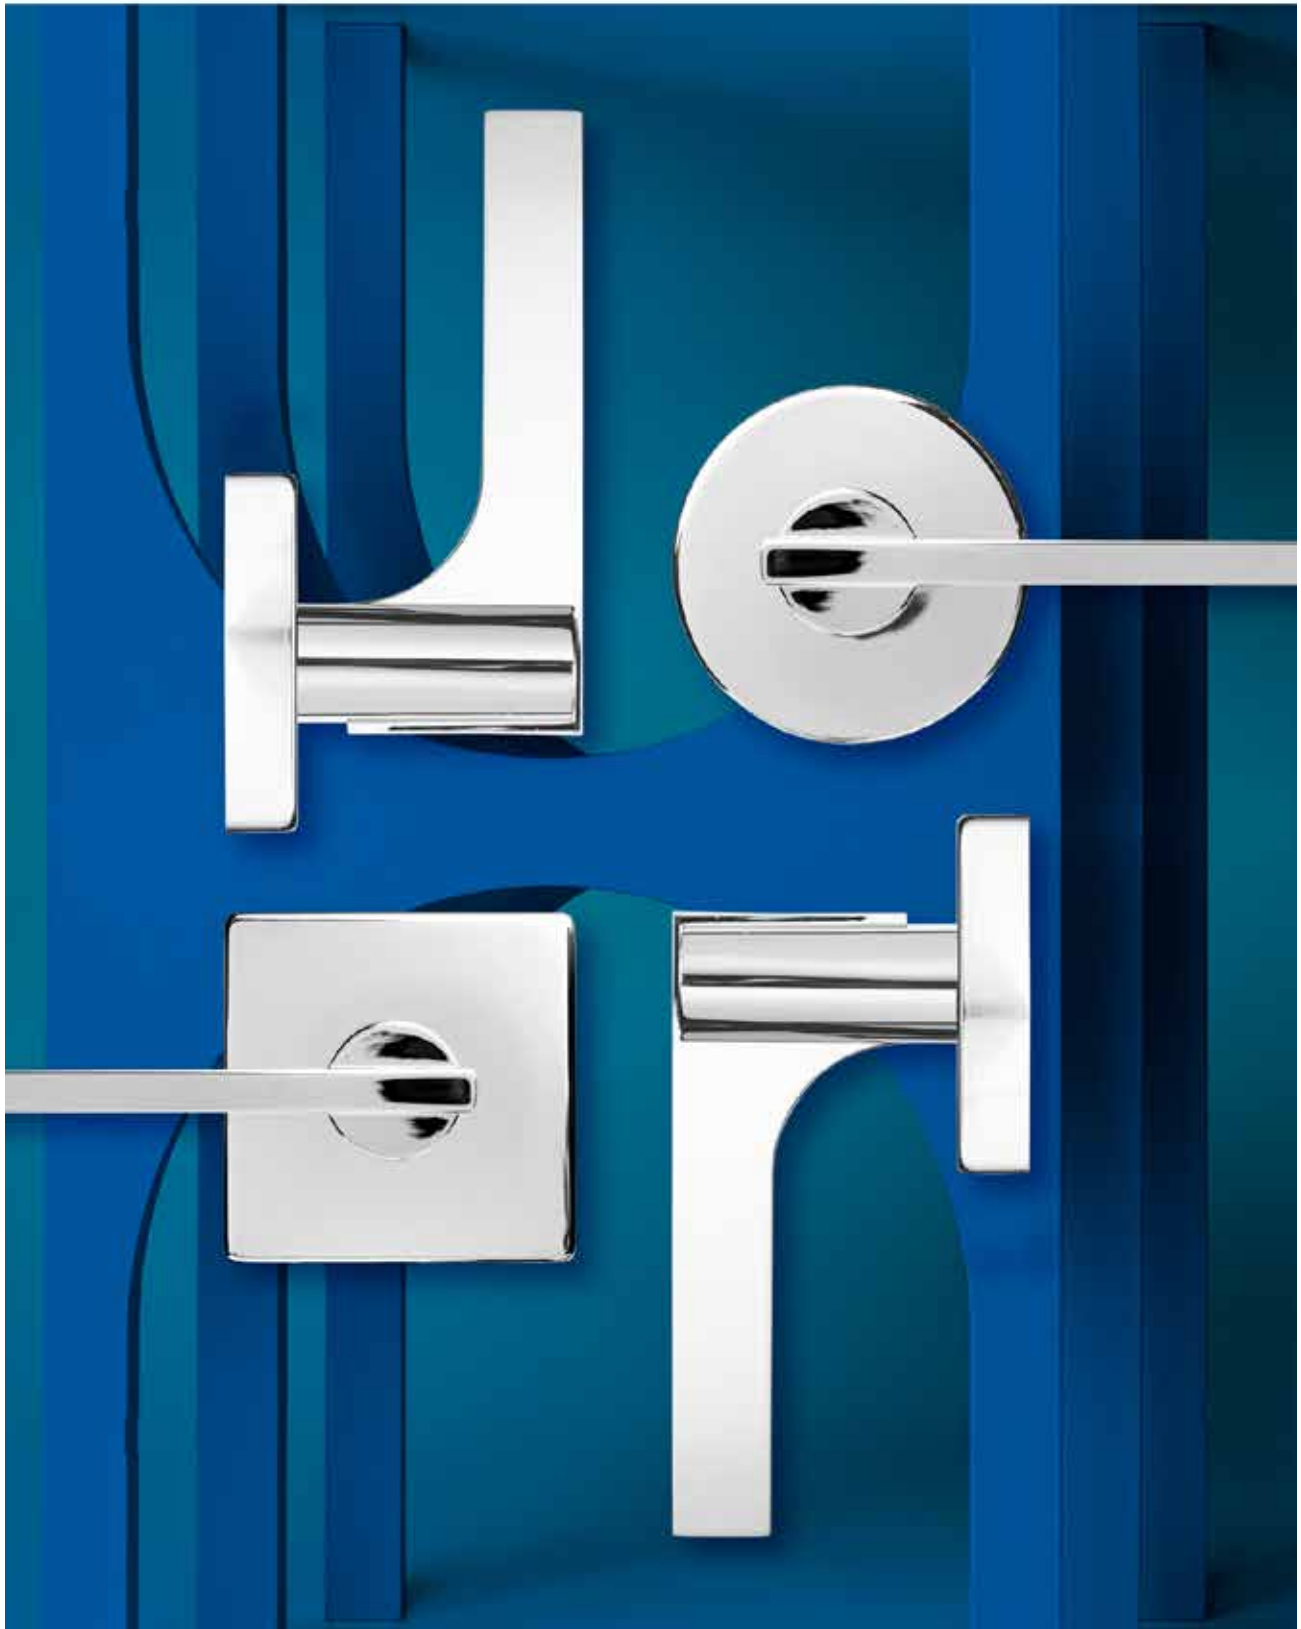

Taymor®

2022
BATH & LOCK HARDWARE DESIGN SOLUTIONS

Door Hardware

PROFESSIONAL SERIES®

CROSS FLOW LEVER

PACE LINE LEVER

PACE LINE LEVER

Quick and easy installation

Fully reversible levers

Universal 6-in-1 latches offer a guaranteed fit

Push button auto-release on privacy function, turn button auto-release on entry function

Premium all-metal construction

Fits standard doors

BARCELONA KNOB

VEGA LEVER

BERGEN LEVER

EQUINOX LEVER

Fully reversible levers

Universal 6-in-1 latches offer a guaranteed fit

Push button auto-release on privacy function

Concealed mounting screws behind collarless rose