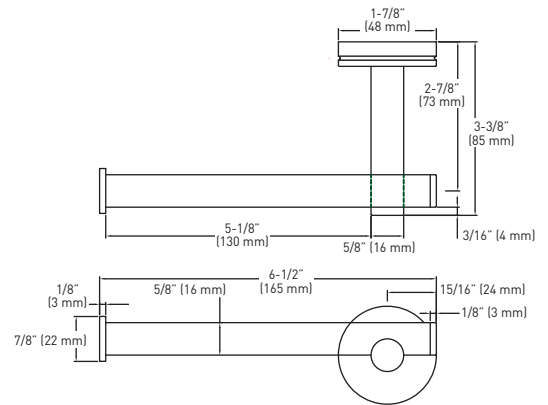

FEATURES

- › INCLUDES SOLID ZINC DIE CAST MOUNTING PLATES: 1-1/8" x 1-1/8" (29 mm x 29 mm); NYLON ANCHORS AND STEEL PHILLIPS HEAD SCREWS: #8 x 1-1/4" (32 mm)
- › ALL BRASS - 1 PIECE

LIMITED LIFETIME WARRANTY

TOWEL BAR

DOUBLE ROBE HOOK

TOWEL RING

PAPER HOLDER (LEFT HAND INSTALLATION ONLY)

MEASUREMENTS SUBJECT TO A 3% VARIANCE

MEASUREMENTS ARE FOR REFERENCE ONLY. TAYMOR RESERVES THE RIGHT TO CHANGE THE PRODUCT SPECS WITHOUT NOTICE. FOR PRODUCT WARRANTY, PLEASE VISIT TAYMOR WEBSITE FOR DETAILS