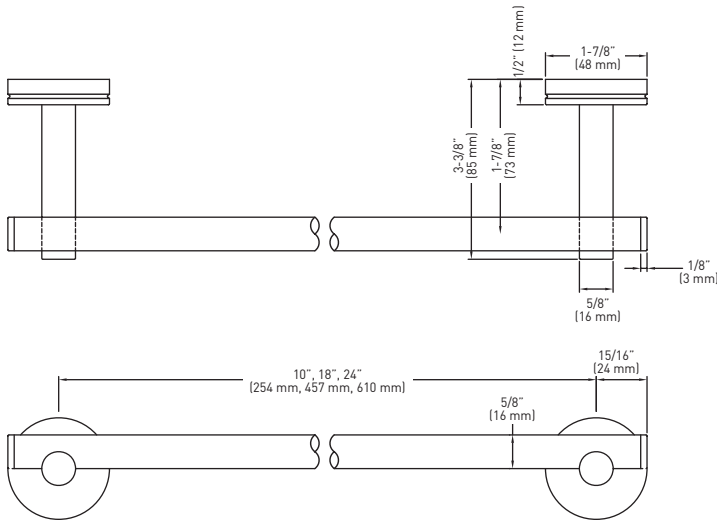

FEATURES

- › INCLUDES SOLID ZINC DIE CAST MOUNTING PLATES: 1-1/8" x 1-1/8" (29 mm x 29 mm); NYLON ANCHORS AND STEEL PHILLIPS HEAD SCREWS: #8 x 1-1/4" (32 mm)
- › ALL BRASS - 1 PIECE

LIMITED LIFETIME WARRANTY

TOWEL BAR

DOUBLE ROBE HOOK

TOWEL RING

PAPER HOLDER (LEFT HAND INSTALLATION ONLY)

MEASUREMENTS SUBJECT TO A 3% VARIANCE

MEASUREMENTS ARE FOR REFERENCE ONLY. TAYMOR RESERVES THE RIGHT TO CHANGE THE PRODUCT SPECS WITHOUT NOTICE. FOR PRODUCT WARRANTY, PLEASE VISIT TAYMOR WEBSITE FOR DETAILS