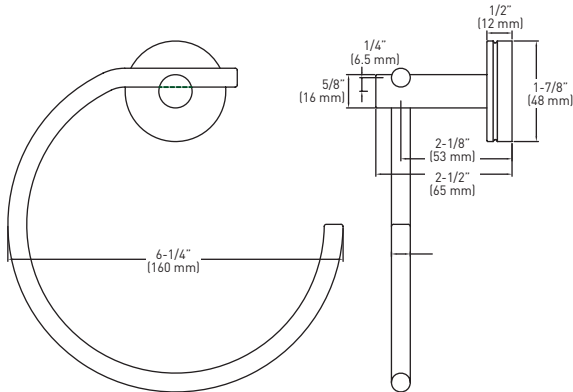

FEATURES

- › INCLUDES SOLID ZINC DIE CAST MOUNTING PLATES: 1-1/8" x 1-1/8" (29 mm x 29 mm); NYLON ANCHORS AND STEEL PHILLIPS HEAD SCREWS: #8 x 1-1/4" (32 mm)
- › ALL BRASS - 1 PIECE

LIMITED LIFETIME WARRANTY

TOWEL BAR

DOUBLE ROBE HOOK

TOWEL RING

PAPER HOLDER (LEFT HAND INSTALLATION ONLY)

MEASUREMENTS SUBJECT TO A 3% VARIANCE

MEASUREMENTS ARE FOR REFERENCE ONLY. TAYMOR RESERVES THE RIGHT TO CHANGE THE PRODUCT SPECS WITHOUT NOTICE. FOR PRODUCT WARRANTY, PLEASE VISIT TAYMOR WEBSITE FOR DETAILS