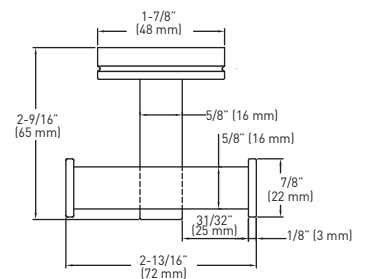

FEATURES

- › INCLUDES SOLID ZINC DIE CAST MOUNTING PLATES: 1-1/8" x 1-1/8" (29 mm x 29 mm); NYLON ANCHORS AND STEEL PHILLIPS HEAD SCREWS: #8 x 1-1/4" (32 mm)
- › ALL BRASS - 1 PIECE

LIMITED LIFETIME WARRANTY

TOWEL BAR

DOUBLE ROBE HOOK

TOWEL RING

PAPER HOLDER (LEFT HAND INSTALLATION ONLY)

MEASUREMENTS SUBJECT TO A 3% VARIANCE

MEASUREMENTS ARE FOR REFERENCE ONLY. TAYMOR RESERVES THE RIGHT TO CHANGE THE PRODUCT SPECS WITHOUT NOTICE. FOR PRODUCT WARRANTY, PLEASE VISIT TAYMOR WEBSITE FOR DETAILS