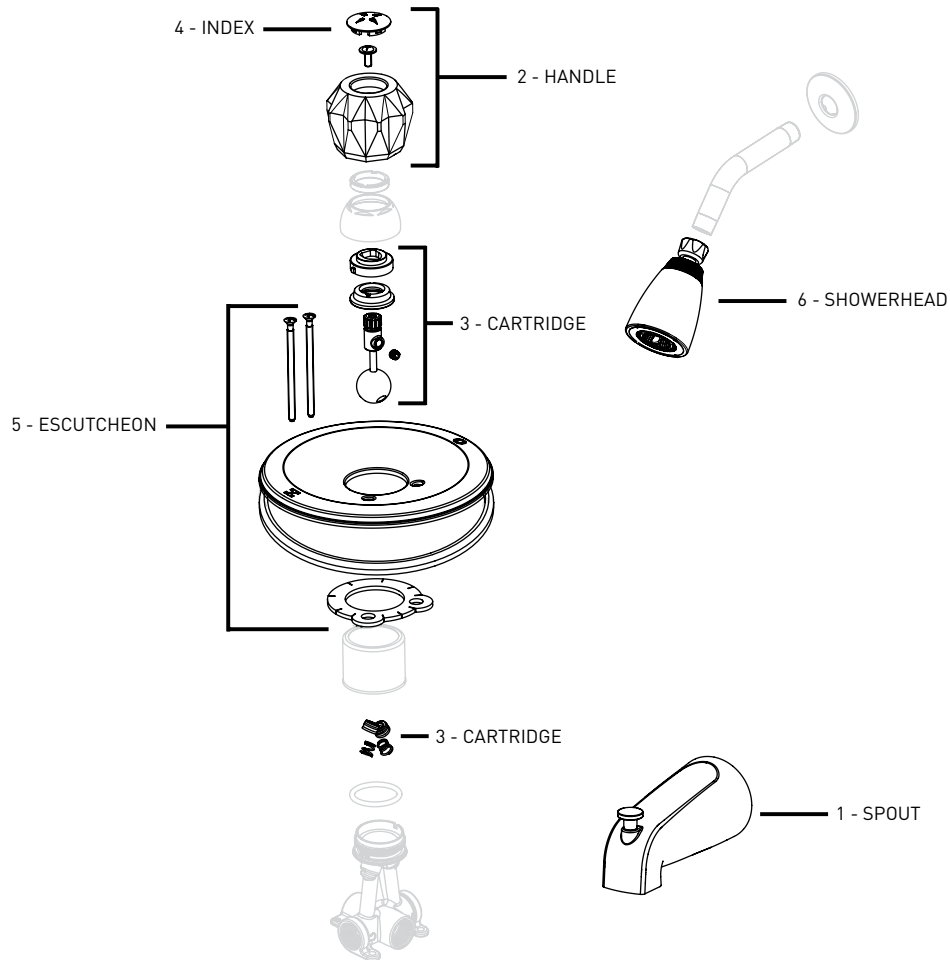

## SUNGLOW

06-9906

TUB & SHOWER FAUCETS

### REPLACEMENT PARTS AVAILABLE

FOR PARTS NOT LISTED CONTACT CUSTOMER SERVICE

REPLACEMENT PARTS	POLISHED CHROME PART NUMBER
1 - SPOUT	06-RP0248
2 - HANDLE	06-RP0010
3 - CARTRIDGE	06-RP0095
4 - INDEX	06-RP0164
5 - ESCUTCHEON	06-RP0780
6 - SHOWERHEAD	06-RP0779