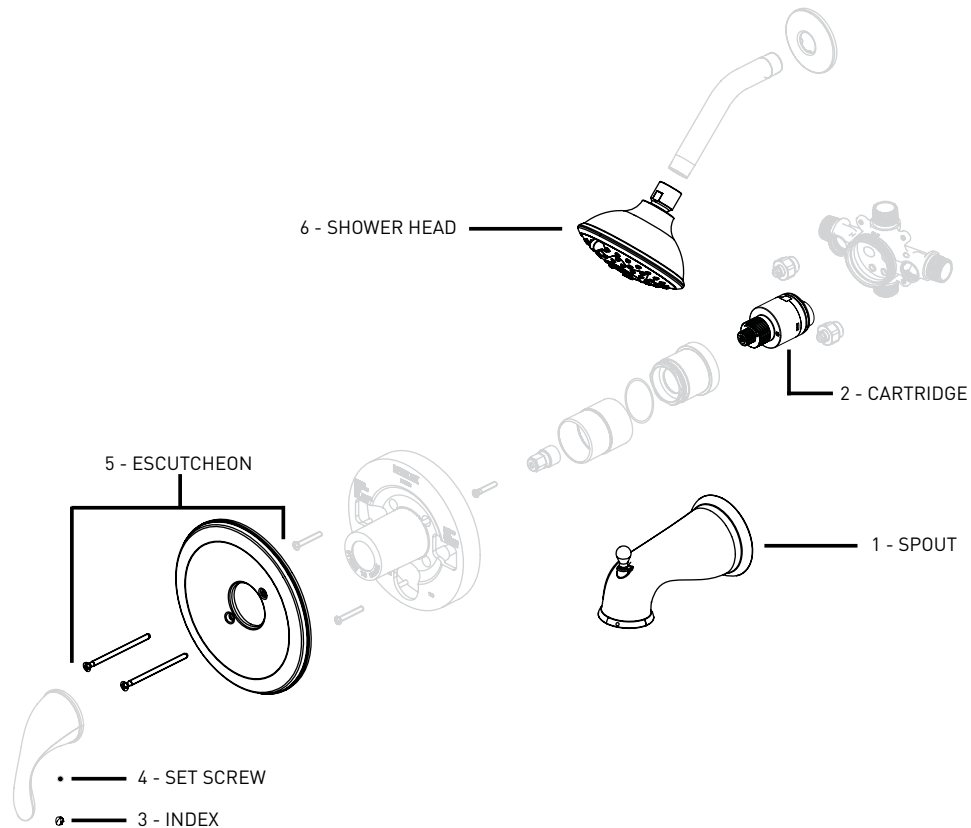

COSMOS

06-9588AS / 06-9588ASSN
TUB & SHOWER FAUCET

06-9588T / 06-9588SNT
TUB & SHOWER TRIM SET

06-9588TSO / 06-9588SNTSO
SHOWER ONLY TRIM SET

REPLACEMENT PARTS AVAILABLE

FOR PARTS NOT LISTED CONTACT CUSTOMER SERVICE

REPLACEMENT PARTS	SATIN NICKEL PART NUMBER	POLISHED CHROME PART NUMBER
1 - SPOUT	06-RP0548SN	06-RP0546
2 - CARTRIDGE	06-RP0034	06-RP0034
3 - INDEX	06-RP0053	06-RP0053
4 - SET SCREW	06-RP0721	06-RP0721
5 - ESCUTCHEON	06-RP0770SN	06-RP0770
6 - SHOWERHEAD	06-RP0778SN	06-RP0778