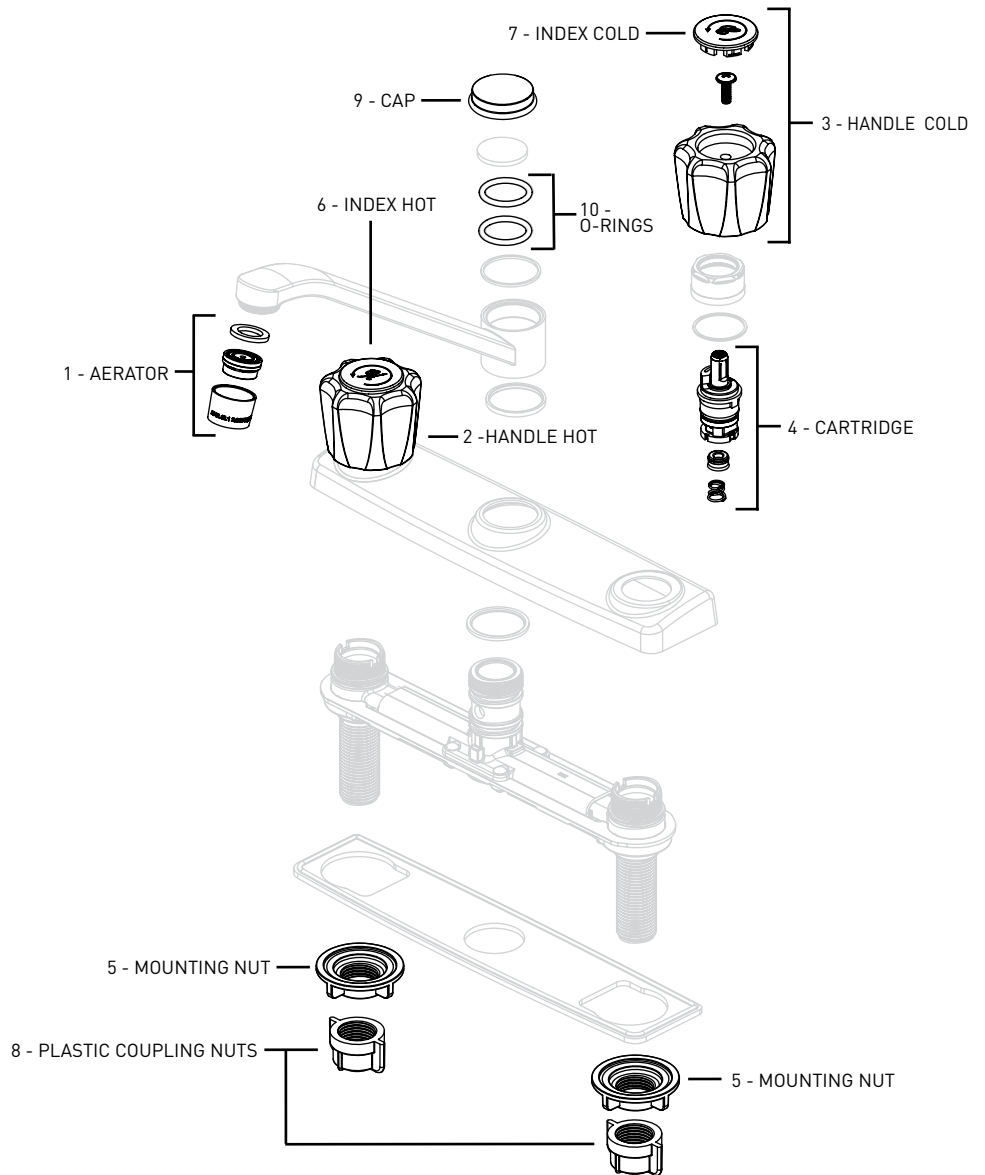

SUNGLOW

06-8867H
KITCHEN FAUCET

REPLACEMENT PARTS AVAILABLE

FOR PARTS NOT LISTED CONTACT CUSTOMER SERVICE

REPLACEMENT PARTS	POLISHED CHROME PART NUMBER
1 - AERATOR	06-RP0745
2 - HANDLE HOT	06-RP0009H
3 - HANDLE COLD	06-RP0009C
4 - CARTRIDGE	06-RP0069
5 - MOUNTING NUTS	06-RP0186
6 - INDEX HOT	06-RP0166H
7 - INDEX COLD	06-RP0166C
8 - PLASTIC COUPLING NUTS	06-RP0739
9 - CAP	06-RP0060
10 - O-RINGS	06-RP0230