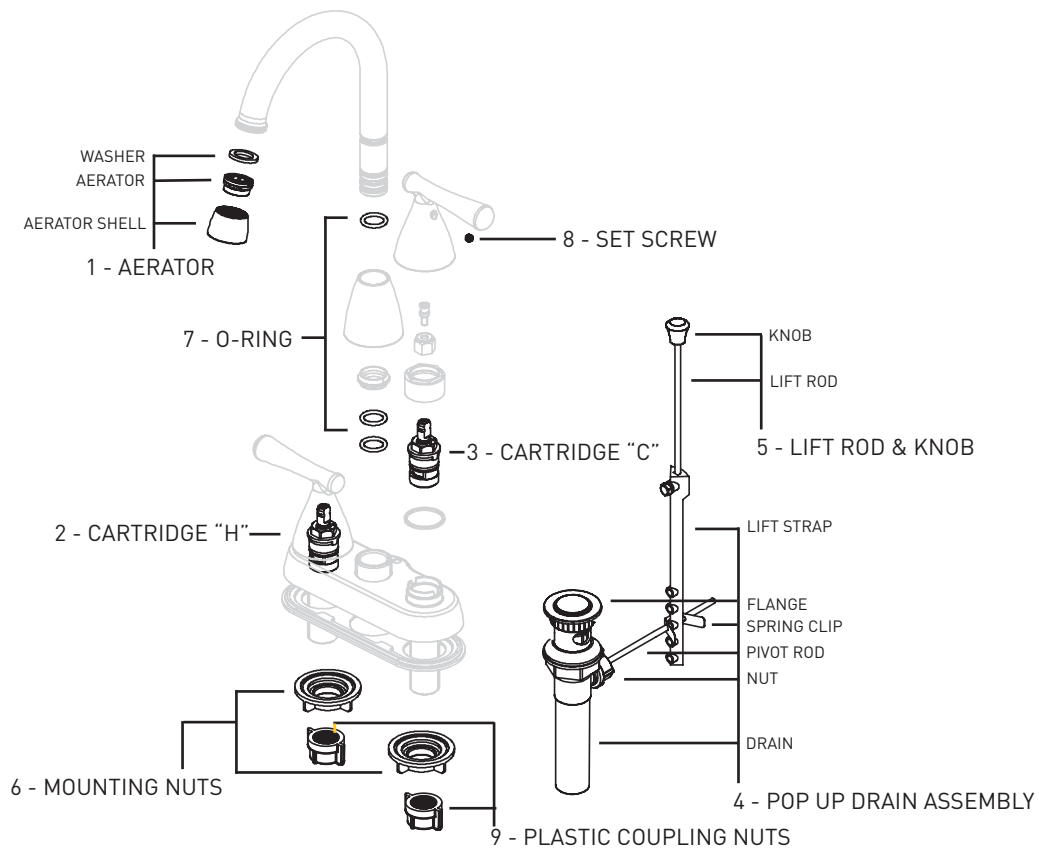

## KAI

**06-4621P**  
BATHROOM FAUCET

### REPLACEMENT PARTS AVAILABLE

FOR PARTS NOT LISTED CONTACT CUSTOMER SERVICE

REPLACEMENT PARTS	PART NUMBER
1 - AERATOR	06-RP0711
2 - CARTRIDGE "H"	06-RP0316H
3 - CARTRIDGE "C"	06-RP0316C
4 - POP-UP ASSEMBLY (WITHOUT LIFT ROD & KNOB)	06-RP0204
5 - LIFT ROD & KNOB	06-RP0712
6 - MOUNTING NUTS	06-RP0186
7 - O-RING	06-RP0199
8 - SET SCREW	06-RP0721
9 - PLASTIC COUPLING NUTS	06-RP0739