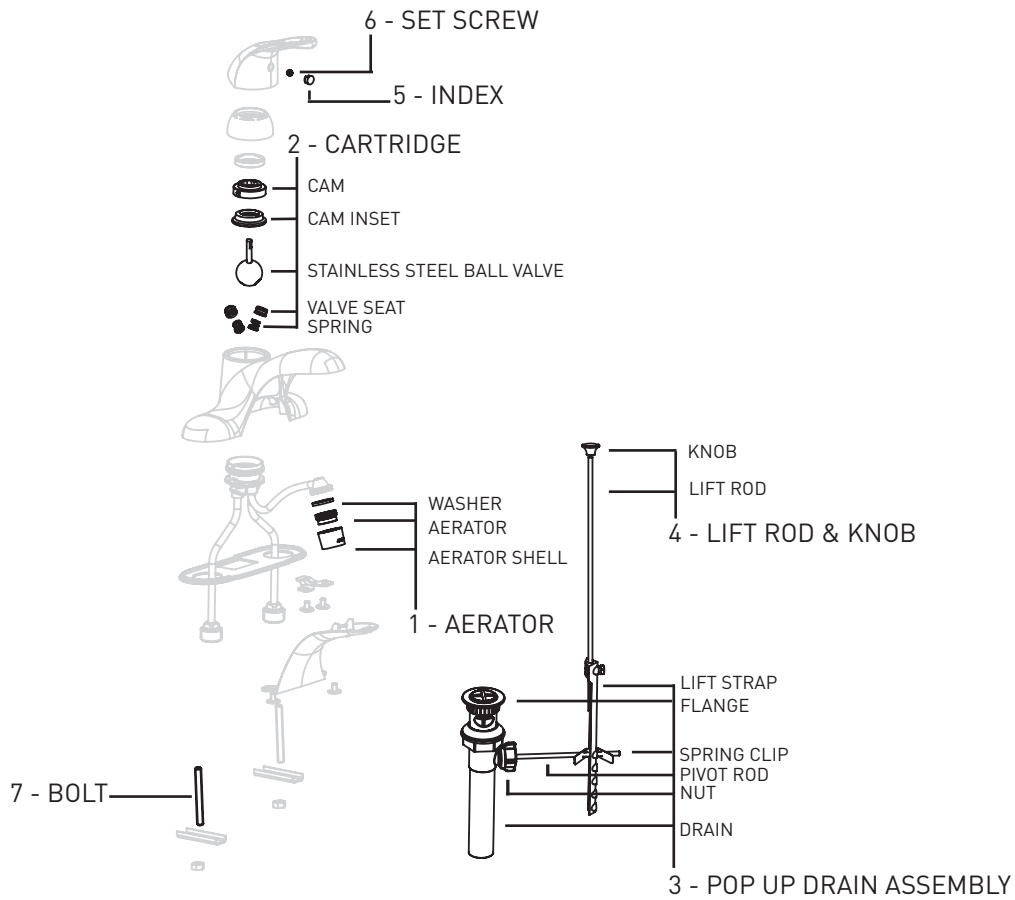

## INFINITY

06-4579P  
BATHROOM FAUCET

### REPLACEMENT PARTS AVAILABLE

FOR PARTS NOT LISTED CONTACT CUSTOMER SERVICE

REPLACEMENT PARTS	POLISHED CHROME PART NUMBER
1 - AERATOR	06-RP0005
2 - BALL CARTRIDGE	06-RP0081
3 - POP-UP ASSEMBLY	06-RP0204
4 - LIFT ROD & KNOB	06-RP0709
5 - INDEX	06-RP0053
6 - SET SCREW	06-RP0721
7 - BOLT	06-RP0030