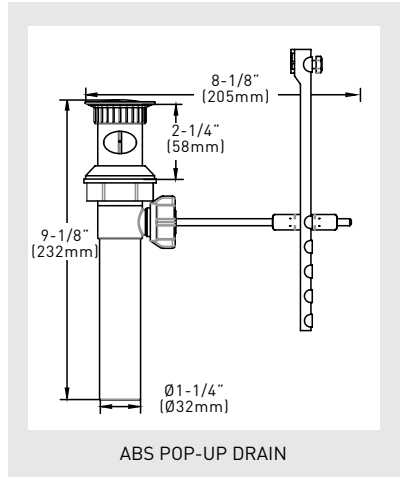

CALEDONIA

06-4491P / 06-4491PSN
BATHROOM FAUCET