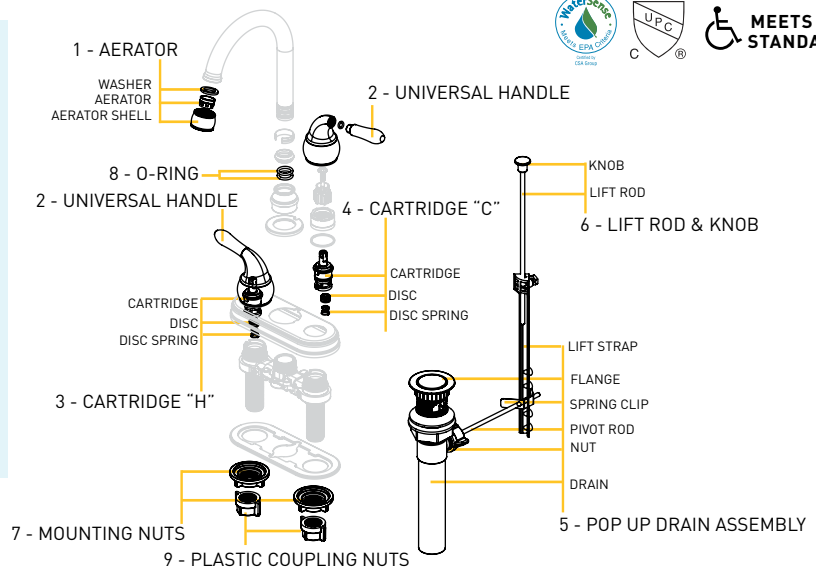

## REPLACEMENT PARTS AVAILABLE

FOR PARTS NOT LISTED CONTACT CUSTOMER SERVICE

REPLACEMENT PARTS	PVD SATIN NICKEL PART NUMBER	POLISHED CHROME PART NUMBER
1 - AERATOR	06-RP0707	06-RP0705
2 - UNIVERSAL HANDLE	06-RP0746SN	06-RP0746
3 - CARTRIDGE "H"	06-RP0272	06-RP0272
4 - CARTRIDGE "C"	06-RP0271	06-RP0271
5 - POP-UP ASSEMBLY (WITHOUT LIFT ROD & KNOB)	06-RP0204SN	06-RP0204
6 - LIFT ROD & KNOB	06-RP0708	06-RP0706
7 - MOUNTING NUTS	06-RP0186	06-RP0186
8 - O-RING	06-RP0199	06-RP0199
9 - PLASTIC COUPLING NUTS	06-RP0739	06-RP0739

## WATER-CONTROL MECHANISM

- CARTRIDGE
- ROTATING CYLINDER TYPE WITH STAINLESS STEEL PLATE AND NON-METALLIC SEATS

## FLOW

- AERATOR LIMITS MAXIMUM FLOW RATE TO 1.5 GPM MAX. [5.7 L/MIN.] @ 60 PSI

## GUARANTEE

- LIMITED LIFETIME GUARANTEE AGAINST DEFECTS IN MATERIAL AND WORKMANSHIP TO ORIGINAL CONSUMER PURCHASER
- 5 YEAR WARRANTY IF USED IN INDUSTRIAL, COMMERCIAL AND BUSINESS INSTALLATIONS

DESCRIPTION	POLISHED CHROME	PVD SATIN NICKEL	CASE QTY.
TWO LEVER HANDLE BATHROOM FAUCET WITH SWIVEL SPOUT	06-4491P	06-4491PSN	6