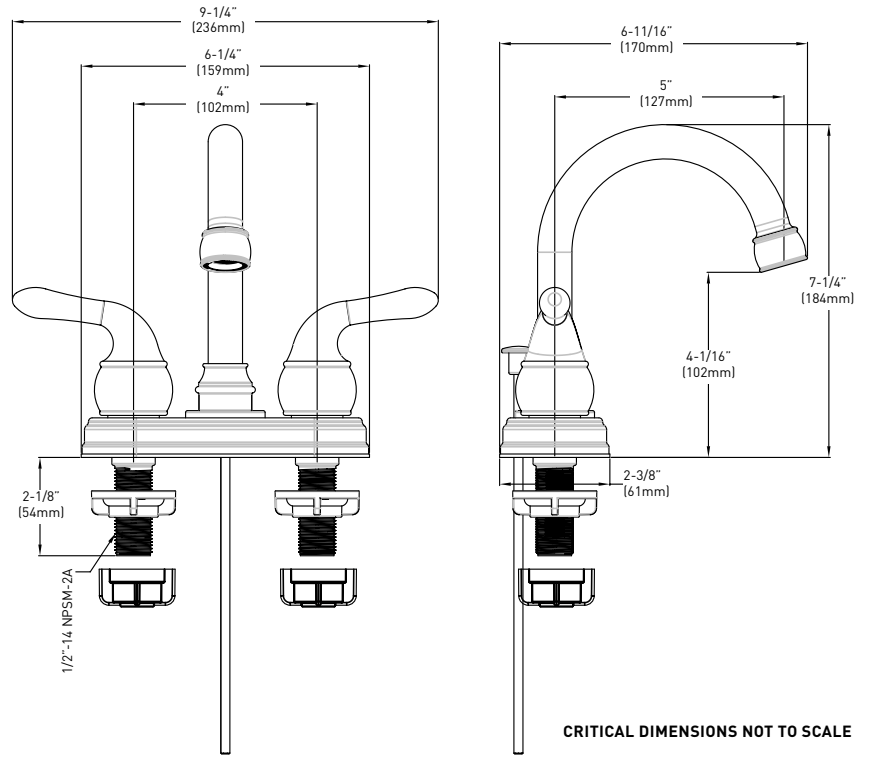

CALEDONIA

06-4491P / 06-4491PSN
BATHROOM FAUCET