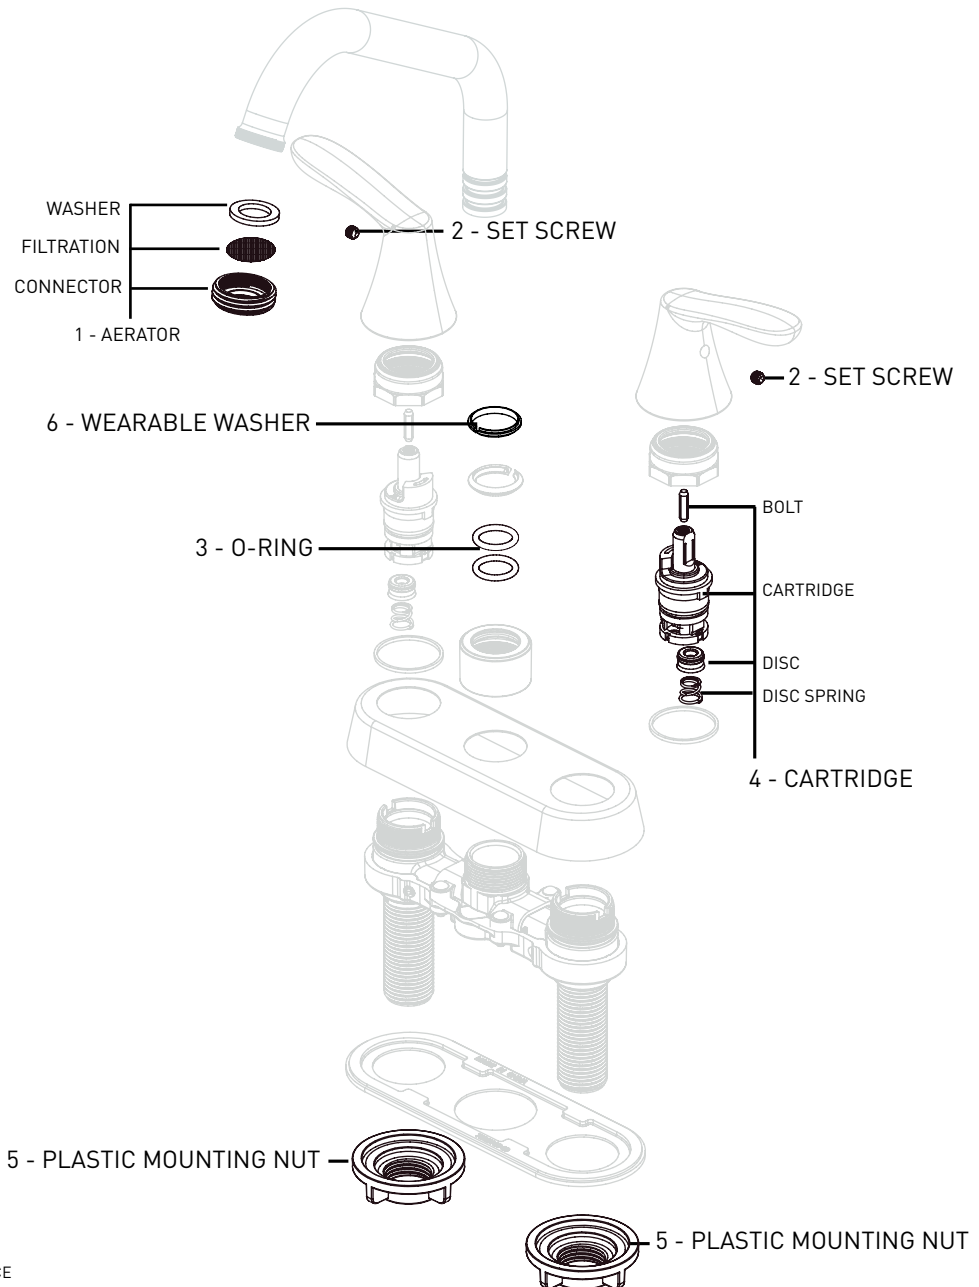

## INFINITY

06-4486

LAUNDRY FAUCET

### REPLACEMENT PARTS AVAILABLE

FOR PARTS NOT LISTED CONTACT CUSTOMER SERVICE

REPLACEMENT PARTS	POLISHED CHROME PART NUMBER
1 - AERATOR	06-RP0502
2 - SET SCREW	06-RP0721
3 - O-RING	06-RP0199
4 - CARTRIDGE ASSEMBLY	06-RP0824
5 - PLASTIC MOUNTING NUT	06-RP0186
6 - WEARABLE WASHER	06-RP0836