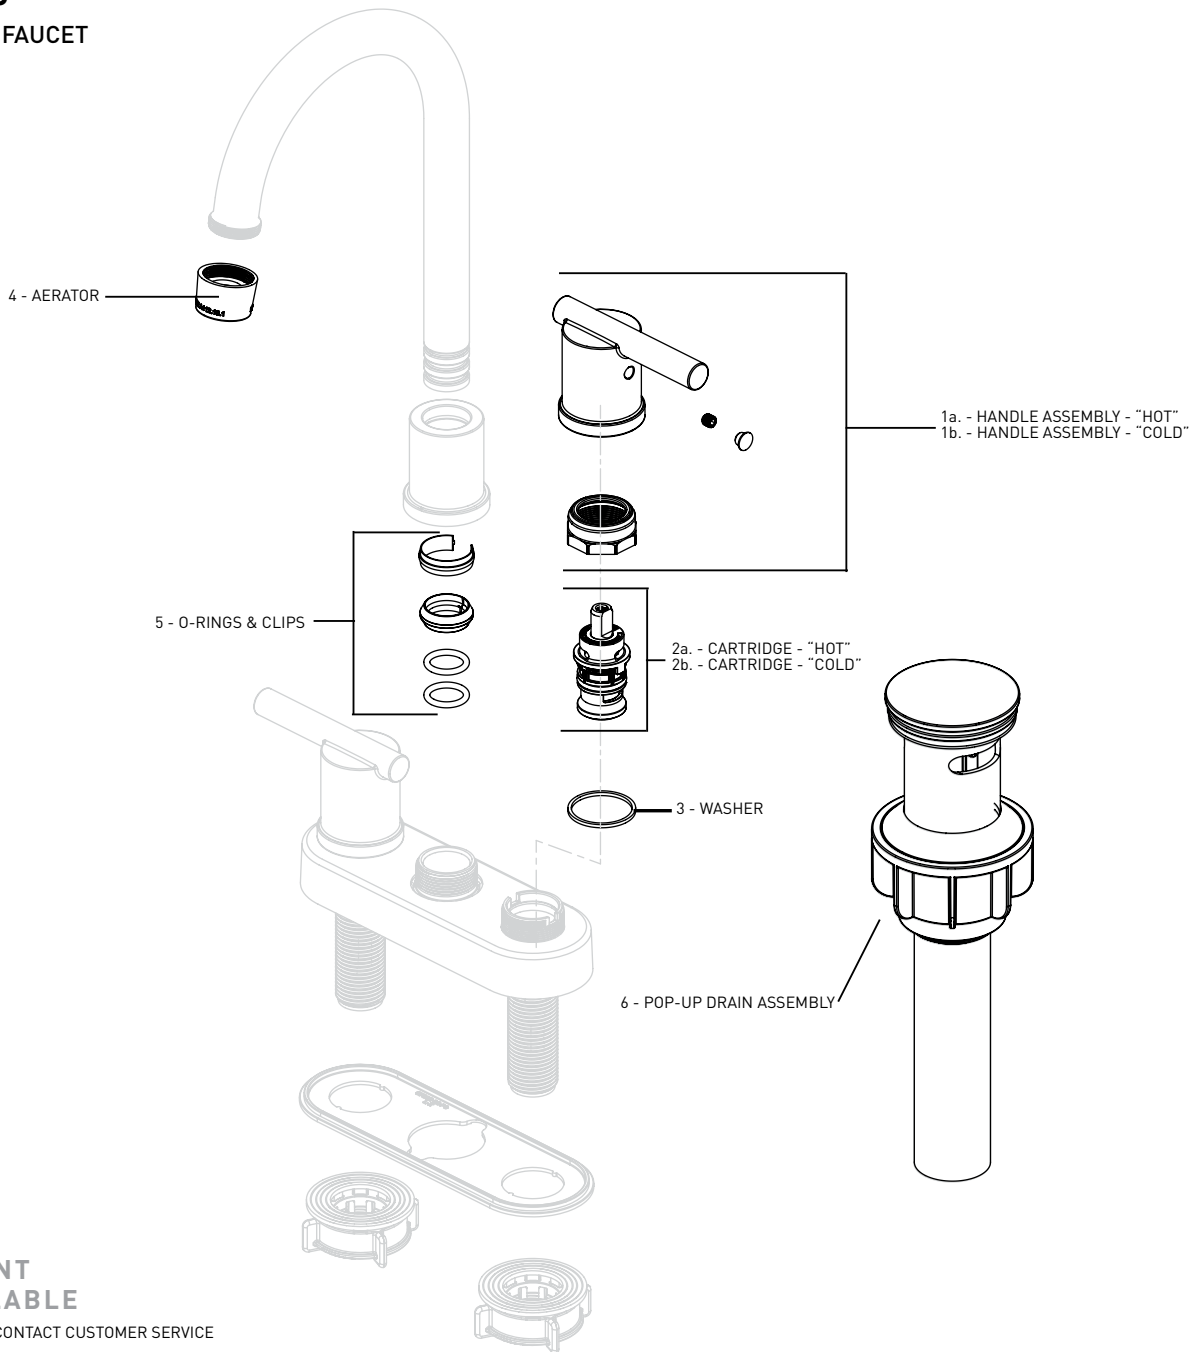

## NORTHERN LIGHTS

06-3332P  
BATHROOM FAUCET

### REPLACEMENT PARTS AVAILABLE

FOR PARTS NOT LISTED CONTACT CUSTOMER SERVICE

REPLACEMENT PARTS	POLISHED CHROME PART NUMBER
1a - HANDLE ASSEMBLY "HOT"	06-RP1032H
1b - HANDLE ASSEMBLY "COLD"	06-RP1032C
2a - CARTRIDGE "HOT"	06-RP1033H
2b - CARTRIDGE "COLD"	06-RP1033C
3 - WASHER	06-RP1034
4 - AERATOR	06-RP1035
5 - O-RINGS & CLIPS	06-RP1036
6 - POP-UP DRAIN ASSEMBLY	06-RP1065