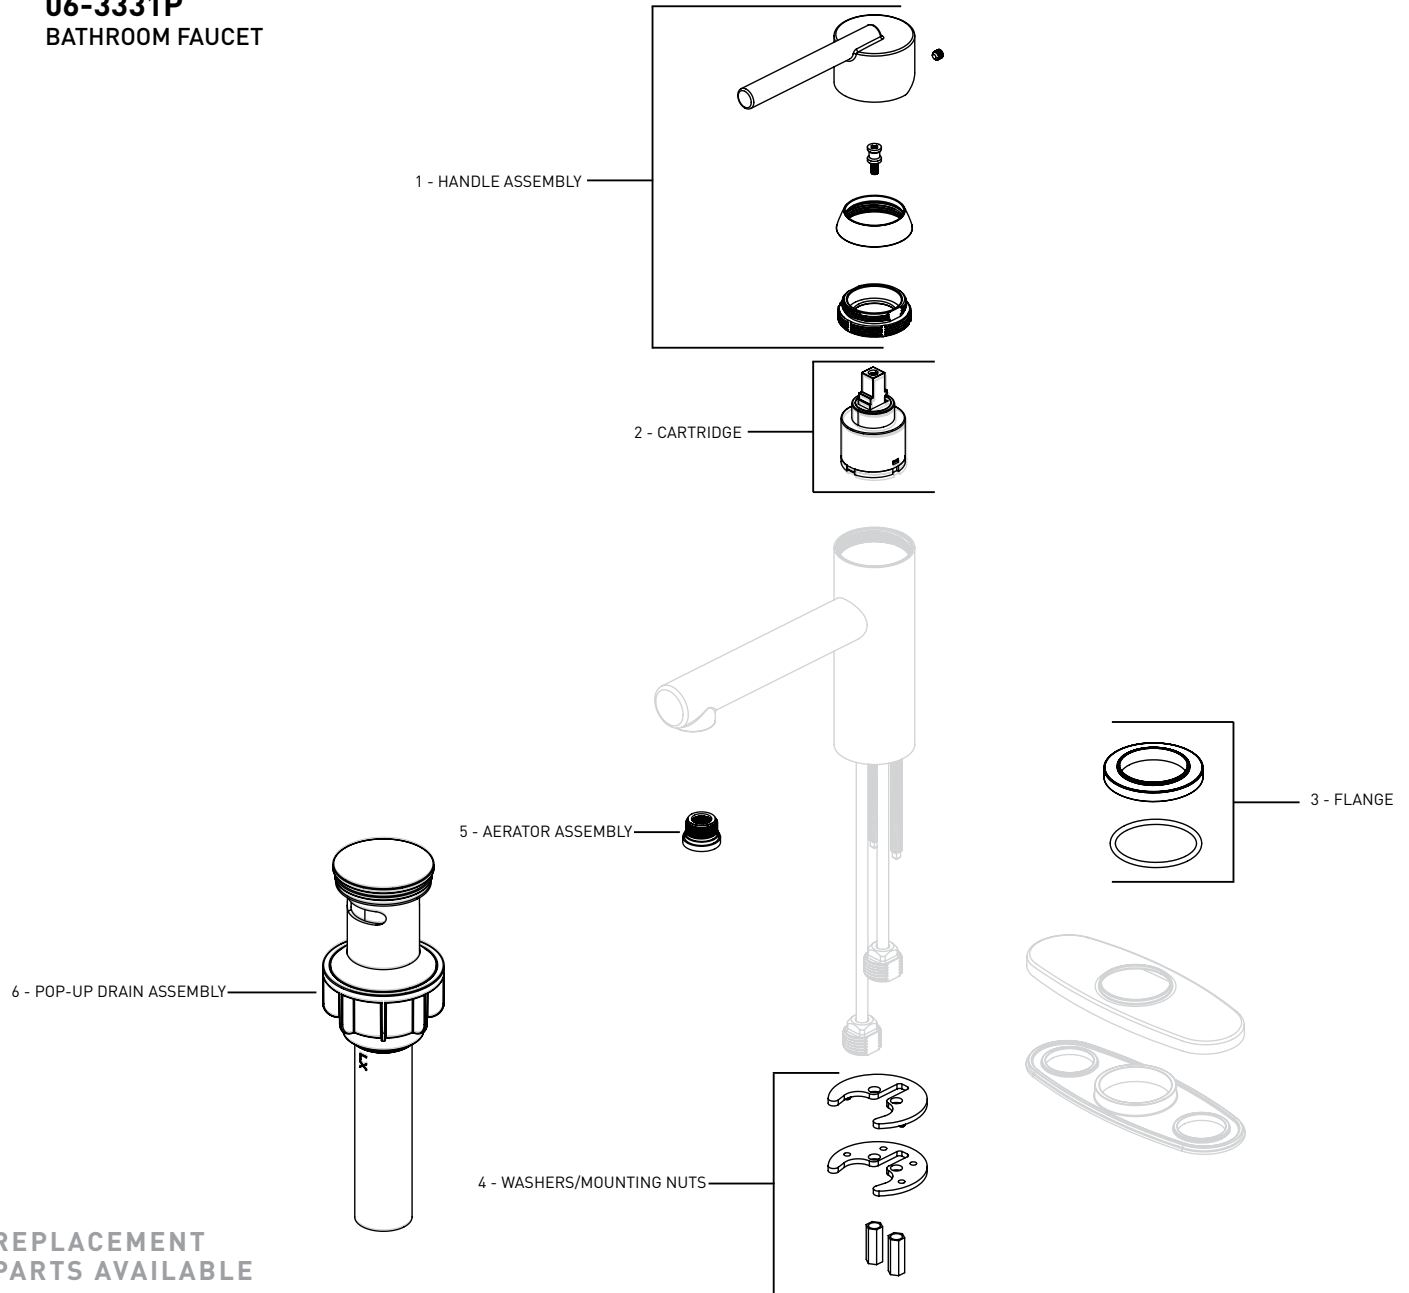

NORTHERN LIGHTS

06-3331P
BATHROOM FAUCET

REPLACEMENT PARTS AVAILABLE

FOR PARTS NOT LISTED CONTACT CUSTOMER SERVICE

REPLACEMENT PARTS	POLISHED CHROME PART NUMBER
1 - HANDLE ASSEMBLY	06-RP1028
2 - CARTRIDGE	06-RP1015
3 - FLANGE	06-RP1029
4 - WASHERS/MOUNTING NUTS	06-RP1030
5 - AERATOR ASSEMBLY	06-RP1031
6 - POP-UP DRAIN ASSEMBLY	06-RP1065