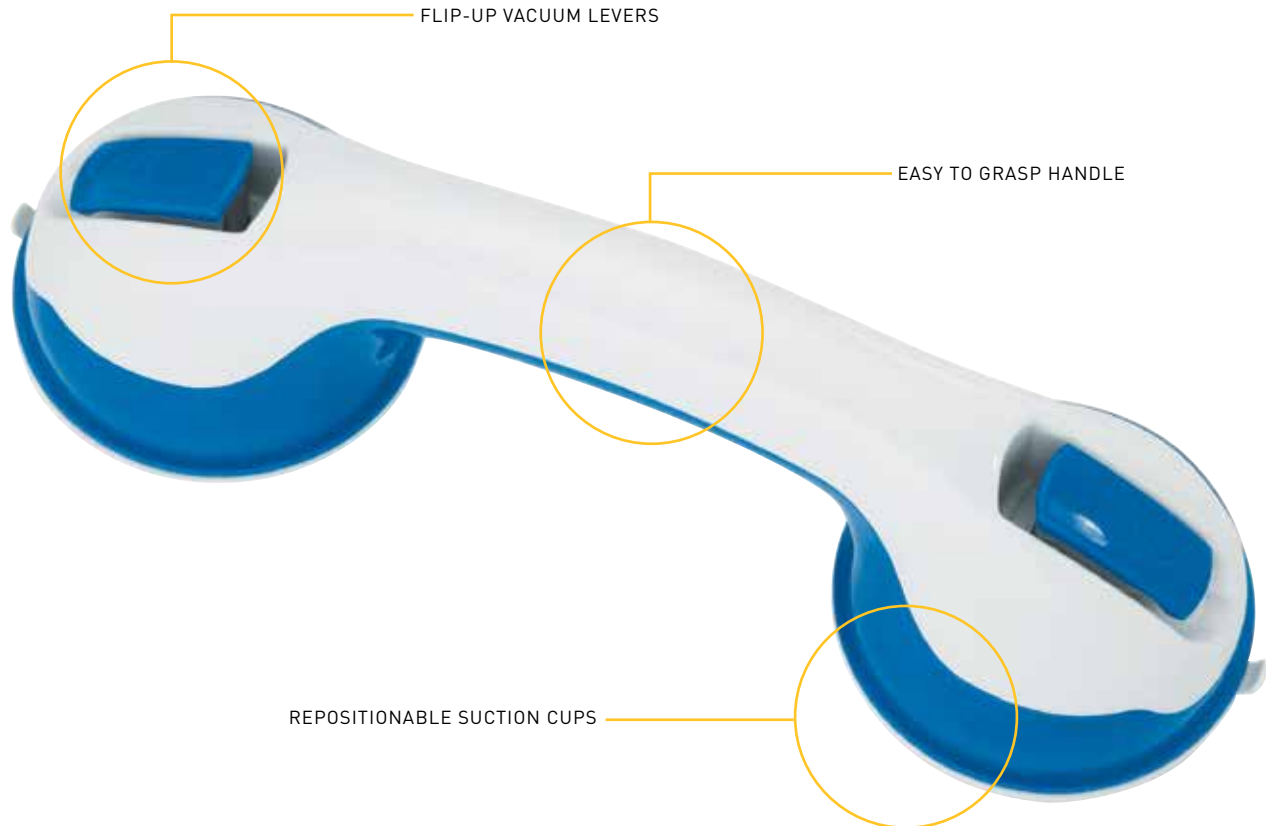

Taymor

S A F E + Y

SAFETY BASICS

Suction Assist Bar

FLIP-UP VACUUM LEVERS

EASY TO GRASP HANDLE

REPOSITIONABLE SUCTION CUPS

03-8110SBLU
WHITE & BLUE FINISH

03-8110SGRY
WHITE & GREY FINISH

FEATURES

- ADDITIONAL BALANCE AND STABILITY ANYWHERE IN THE HOME
- SUCTION CUPS SECURE INSTANTLY TO SMOOTH NON-POROUS SURFACES SUCH AS GLASS, FIBERGLASS OR TILE
- SUCTION CUPS WITH FLIP-UP LOCKING TABS
- EASY INSTALLATION, NO TOOLS REQUIRED
- WILL NOT DAMAGE WALLS
- AVAILABLE IN WHITE & GREY OR WHITE & BLUE FINISH
- MAXIMUM CAPACITY: 30 KG/66 LBS

SAFETY

SAFETY BASICS

Suction Assist Bar

CAUTION: THIS SUCTION BAR IS FOR BALANCE ASSISTANCE ONLY AND NOT FOR BODY WEIGHT LEVERAGE. TO PREVENT ACCIDENTS, ALWAYS MAKE SURE THE GRAB BAR IS SECURELY ATTACHED BEFORE EACH USE AND REATTACH IF NECESSARY.

PHOTO	DESCRIPTION	PACKAGING	WHITE & GREY	WHITE & BLUE	CASE QTY.
	12" (30 cm) SUCTION ASSIST BAR	RETAIL DISPLAY BOX	03-8110SGRY	03-8110SBLU	6