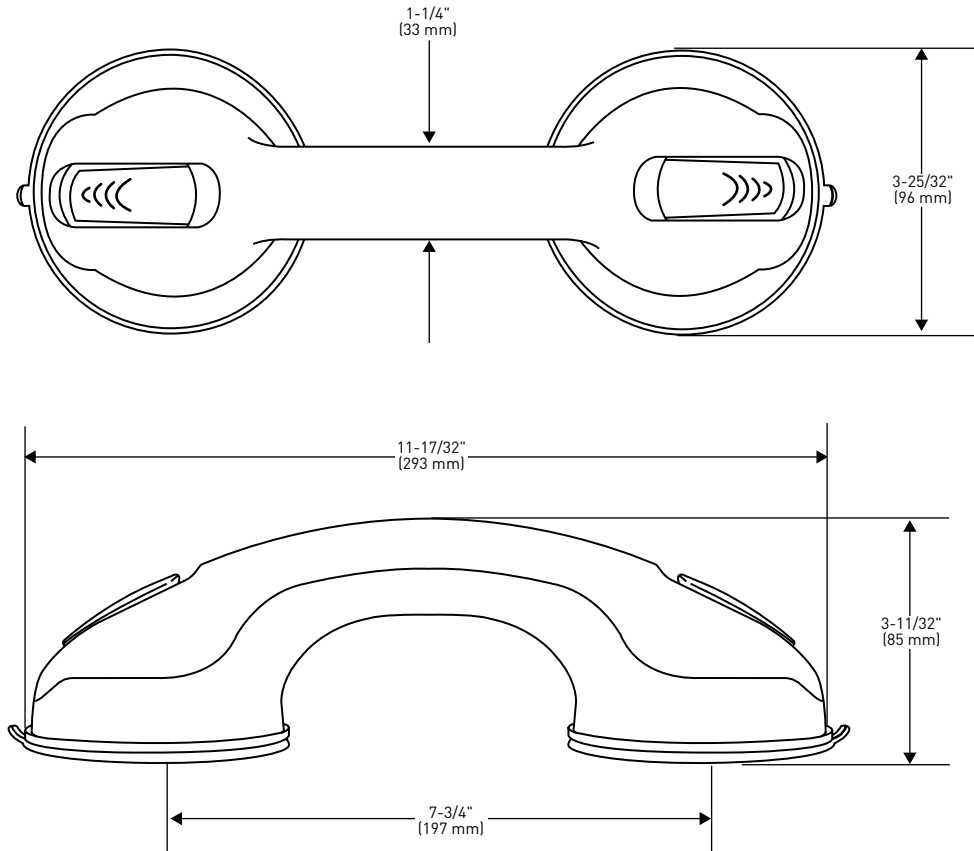

Taymor

S A F E + Y

SAFETY BASICS

Suction Assist Bar

FLIP-UP VACUUM LEVERS

EASY TO GRASP HANDLE

REPOSITIONABLE SUCTION CUPS

03-8110SBLU
WHITE & BLUE FINISH

03-8110SGRY
WHITE & GREY FINISH

FEATURES

- ADDITIONAL BALANCE AND STABILITY ANYWHERE IN THE HOME
- SUCTION CUPS SECURE INSTANTLY TO SMOOTH NON-POROUS SURFACES SUCH AS GLASS, FIBERGLASS OR TILE
- SUCTION CUPS WITH FLIP-UP LOCKING TABS
- EASY INSTALLATION, NO TOOLS REQUIRED
- WILL NOT DAMAGE WALLS
- AVAILABLE IN WHITE & GREY OR WHITE & BLUE FINISH
- MAXIMUM CAPACITY: 30 KG/66 LBS

SAFETY

SAFETY BASICS

Suction Assist Bar

CAUTION: THIS SUCTION BAR IS FOR BALANCE ASSISTANCE ONLY AND NOT FOR BODY WEIGHT LEVERAGE. TO PREVENT ACCIDENTS, ALWAYS MAKE SURE THE GRAB BAR IS SECURELY ATTACHED BEFORE EACH USE AND REATTACH IF NECESSARY.

PHOTO	DESCRIPTION	PACKAGING	WHITE & GREY	WHITE & BLUE	CASE QTY.
	12" (30 cm) SUCTION ASSIST BAR	RETAIL DISPLAY BOX	03-8110SGRY	03-8110SBLU	6