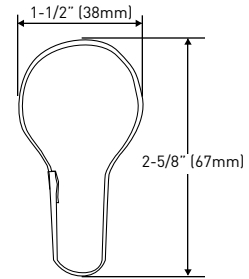

METAL SHOWER CURTAIN HOOKS

- › 12 RINGS PER PACK
- › CLOSSES TIGHT TO PREVENT SHOWER CURTAIN FROM BECOMING UNHOOKED

	PKG	26 POLISHED CHROME	CASE PACK
METAL SHOWER CURTAIN HOOKS	PB	01-R9689H	20

PLASTIC SHOWER CURTAIN HOOKS

- › 12 RINGS PER PACK
- › EACH PLASTIC RING CLOSSES WITH A POSITIVE LOCKING CLICK

	PKG	CLEAR PLASTIC	WHITE PLASTIC	CASE PACK
PLASTIC SHOWER CURTAIN HOOKS	R	02-D9609CLR	02-D9609W	6

DELUXE METAL SHOWER CURTAIN HOOKS