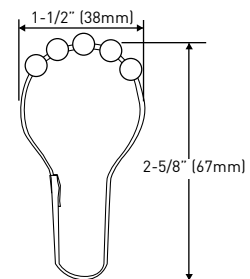

METAL SHOWER CURTAIN HOOKS

- › 12 RINGS PER PACK
- › CLOSSES TIGHT TO PREVENT SHOWER CURTAIN FROM BECOMING UNHOOKED

	PKG	26 POLISHED CHROME	CASE PACK
METAL SHOWER CURTAIN HOOKS	PB	01-R9689H	20

PLASTIC SHOWER CURTAIN HOOKS

- › 12 RINGS PER PACK
- › EACH PLASTIC RING CLOSSES WITH A POSITIVE LOCKING CLICK

	PKG	CLEAR PLASTIC	WHITE PLASTIC	CASE PACK
PLASTIC SHOWER CURTAIN HOOKS	R	02-D9609CLR	02-D9609W	6

DELUXE METAL SHOWER CURTAIN HOOKS

- › 12 HOOKS PER PACK
- › EACH HOOK FEATURES 5 BALL BEARINGS FOR EXTRA SMOOTH GLIDE
- › CLOSSES TIGHT TO PREVENT SHOWER CURTAIN FROM BECOMING UNHOOKED

	PKG	26 POLISHED CHROME	CASE PACK
METAL SHOWER CURTAIN HOOKS	R	02-D9610	6

MEASUREMENTS SUBJECT TO A 3% VARIANCE

MEASUREMENTS ARE FOR REFERENCE ONLY. TAYMOR RESERVES THE RIGHT TO CHANGE THE PRODUCT SPECS WITHOUT NOTICE. FOR PRODUCT WARRANTY, PLEASE VISIT TAYMOR WEBSITE FOR DETAILS