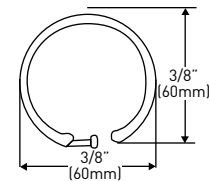

METAL SHOWER CURTAIN HOOKS

- › 12 RINGS PER PACK
- › CLOSSES TIGHT TO PREVENT SHOWER CURTAIN FROM BECOMING UNHOOKED

	PKG	26 POLISHED CHROME	CASE PACK
METAL SHOWER CURTAIN HOOKS	PB	01-R9689H	20

PLASTIC SHOWER CURTAIN HOOKS

- › 12 RINGS PER PACK
- › EACH PLASTIC RING CLOSSES WITH A POSITIVE LOCKING CLICK

	PKG	CLEAR PLASTIC	WHITE PLASTIC	CASE PACK
PLASTIC SHOWER CURTAIN HOOKS	R	02-D9609CLR	02-D9609W	6

DELUXE METAL SHOWER CURTAIN HOOKS