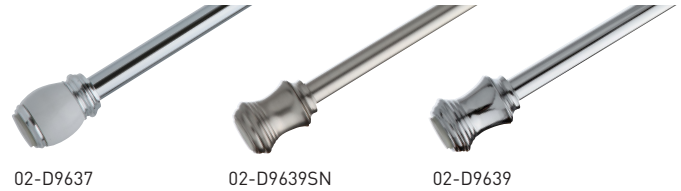

## FEATURES

- › EASY TURN & EXTEND INSTALLATION
- › HEAVY DUTY SPRINGS
- › RUBBER GRIPPER ENDS
- › EXTENDS FROM 43" TO 73" (109 cm TO 185 cm)

RETAIL PACK	POLISHED CHROME WITH WHITE PORCELAIN ACCENTS 26/W	SATIN NICKEL 15	POLISHED CHROME 26	CASE QTY.
DECORATIVE TENSION SHOWER ROD	02-D9637	02-D9639SN	02-D9639	4

## FEATURES

- › STEEL CONSTRUCTION
- › EXTENDS FROM 36" TO 62" (91 cm - 157 cm)
- › POWERFUL SPRING TENSION FOR EASY INSTALLATION WITHOUT TOOLS OR DRILLING
- › ANTI-SLIP RUBBER CAPS ON BOTH ENDS
- › PLASTIC DOUBLE-TAPERED CENTRE RING PREVENTS SHOWER CURTAIN FROM GETTING CAUGHT

RETAIL PACK	POLISHED CHROME 26	WHITE	CASE QTY.
ADJUSTABLE LENGTH SHOWER ROD	02-DP9680	02-DP9680W	12

## FEATURES

- › FITS 5' & 6' BATHTUB STALLS
- › EXTENDS FROM 40" TO 72" (102 cm TO 183 cm)

RETAIL PACK	POLISHED CHROME 26	WHITE	CASE QTY.
EXTENDABLE TENSION SHOWER RODS	02-DP9682	02-DP9682W	12

MEASUREMENTS SUBJECT TO A 3% VARIANCE