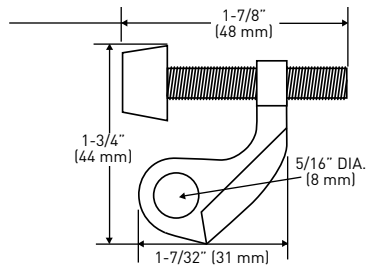

### SPECIFICATIONS

- › ADJUSTABLE DOOR OPENING ANGLE
- › ZINC DIE-CAST CONSTRUCTION
- › COMPLETE WITH RUBBER STOPS

POLY BAGGED WITH UPC	POLISHED BRASS 3	OIL RUBBED BRONZE 10B	SATIN NICKEL 15	NICKEL	MATTE BLACK 19	SATIN CHROME 26D	CASE QTY
HINGE PIN DOOR STOP	25-B4614B	25-B4614ORB	25-B4614SN	25-B4614N	25-B4614BLK	25-B4614SC	50

### SPECIFICATIONS

- › ZINC DIE-CAST CONSTRUCTION
- › COMPLETE WITH RUBBER STOP

POLY BAGGED WITH UPC	BLACK RUBBER STOP	WHITE RUBBER STOP			
	OIL RUBBED BRONZE 10B	OIL RUBBED BRONZE 10B	SATIN NICKEL 15	POLISHED CHROME 26	CASE QTY
DOOR SAVER HINGE PIN DOOR STOP	25-P4615SPORB	25-P4614SPORB	25-P4614SPSN	25-P4614SPPC	50

### SPECIFICATIONS

- › ZINC DIE-CAST CONSTRUCTION
- › COMPLETE WITH RUBBER STOPS

POLY BAGGED WITH UPC	BLACK TIP	WHITE TIP			
	OIL RUBBED BRONZE 10B	OIL RUBBED BRONZE 10B	SATIN NICKEL 15	NICKEL	CASE QTY
HEAVY DUTY HINGE PIN DOOR STOP	25-P4625ORB	25-P4624ORB	25-P4624SN	25-P4624N	50

### SPECIFICATIONS

- › SELF ADJUSTABLE SHOE
- › ZINC DIE-CAST CONSTRUCTION
- › COMPLETE WITH RUBBER STOP

POLY BAGGED WITH UPC	BLACK TIP	WHITE TIP			
	10B OIL RUBBED BRONZE	10B OIL RUBBED BRONZE	15 SATIN NICKEL		CASE PACK
WIDE ANGLE HINGE PIN DOOR STOP	25-B4635ORB	25-B4634ORB	25-B4634SN		20