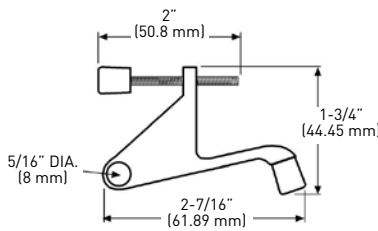

### SPECIFICATIONS

- › ADJUSTABLE DOOR OPENING ANGLE
- › ZINC DIE-CAST CONSTRUCTION
- › COMPLETE WITH RUBBER STOPS

POLY BAGGED WITH UPC	POLISHED BRASS 3	OIL RUBBED BRONZE 10B	SATIN NICKEL 15	NICKEL	MATTE BLACK 19	SATIN CHROME 26D	CASE QTY
HINGE PIN DOOR STOP	25-B4614B	25-B4614ORB	25-B4614SN	25-B4614N	25-B4614BLK	25-B4614SC	50

### SPECIFICATIONS

- › ZINC DIE-CAST CONSTRUCTION
- › COMPLETE WITH RUBBER STOP

POLY BAGGED WITH UPC	BLACK RUBBER STOP	WHITE RUBBER STOP			
	OIL RUBBED BRONZE 10B	OIL RUBBED BRONZE 10B	SATIN NICKEL 15	POLISHED CHROME 26	CASE QTY
DOOR SAVER HINGE PIN DOOR STOP	25-P4615SPORB	25-P4614SPORB	25-P4614SPSN	25-P4614SPPC	50

### SPECIFICATIONS

- › ZINC DIE-CAST CONSTRUCTION
- › COMPLETE WITH RUBBER STOPS

POLY BAGGED WITH UPC	BLACK TIP	WHITE TIP			
	OIL RUBBED BRONZE 10B	OIL RUBBED BRONZE 10B	SATIN NICKEL 15	NICKEL	CASE QTY
HEAVY DUTY HINGE PIN DOOR STOP	25-P4625ORB	25-P4624ORB	25-P4624SN	25-P4624N	50

### SPECIFICATIONS

- › SELF ADJUSTABLE SHOE
- › ZINC DIE-CAST CONSTRUCTION
- › COMPLETE WITH RUBBER STOP

POLY BAGGED WITH UPC	BLACK TIP	WHITE TIP			
	10B OIL RUBBED BRONZE	10B OIL RUBBED BRONZE	15 SATIN NICKEL		CASE PACK
WIDE ANGLE HINGE PIN DOOR STOP	25-B4635ORB	25-B4634ORB	25-B4634SN		20