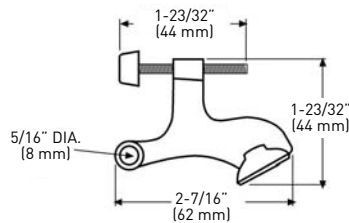

### SPECIFICATIONS

- › ZINC DIE-CAST CONSTRUCTION
- › COMPLETE WITH RUBBER STOPS

POLY BAGGED WITH UPC	BLACK TIP	WHITE TIP			
	OIL RUBBED BRONZE 10B	OIL RUBBED BRONZE 10B	SATIN NICKEL 15	NICKEL	CASE QTY
HEAVY DUTY HINGE PIN DOOR STOP	25-P4625ORB	25-P4624ORB	25-P4624SN	25-P4624N	50

### SPECIFICATIONS

- › SELF ADJUSTABLE SHOE
- › ZINC DIE-CAST CONSTRUCTION
- › COMPLETE WITH RUBBER STOP

POLY BAGGED WITH UPC	BLACK TIP	WHITE TIP			
	10B OIL RUBBED BRONZE	10B OIL RUBBED BRONZE	15 SATIN NICKEL		CASE PACK
WIDE ANGLE HINGE PIN DOOR STOP	25-B4635ORB	25-B4634ORB	25-B4634SN		20