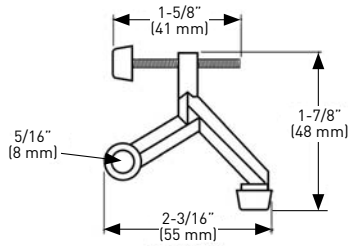

### SPECIFICATIONS

- › ADJUSTABLE DOOR OPENING ANGLE
- › ZINC DIE-CAST CONSTRUCTION
- › COMPLETE WITH RUBBER STOPS

POLY BAGGED WITH UPC	POLISHED BRASS 3	OIL RUBBED BRONZE 10B	SATIN NICKEL 15	NICKEL	MATTE BLACK 19	SATIN CHROME 26D	CASE QTY
HINGE PIN DOOR STOP	25-B4614B	25-B4614ORB	25-B4614SN	25-B4614N	25-B4614BLK	25-B4614SC	50

### SPECIFICATIONS

- › ZINC DIE-CAST CONSTRUCTION
- › COMPLETE WITH RUBBER STOP

POLY BAGGED WITH UPC	BLACK RUBBER STOP	WHITE RUBBER STOP			
	OIL RUBBED BRONZE 10B	OIL RUBBED BRONZE 10B	SATIN NICKEL 15	POLISHED CHROME 26	CASE QTY
DOOR SAVER HINGE PIN DOOR STOP	25-P4615SPORB	25-P4614SPORB	25-P4614SPSN	25-P4614SPPC	50

### SPECIFICATIONS

- › ZINC DIE-CAST CONSTRUCTION
- › COMPLETE WITH RUBBER STOPS

POLY BAGGED WITH UPC	BLACK TIP	WHITE TIP			
	OIL RUBBED BRONZE 10B	OIL RUBBED BRONZE 10B	SATIN NICKEL 15	NICKEL	CASE QTY
HEAVY DUTY HINGE PIN DOOR STOP	25-P4625ORB	25-P4624ORB	25-P4624SN	25-P4624N	50

### SPECIFICATIONS

- › SELF ADJUSTABLE SHOE
- › ZINC DIE-CAST CONSTRUCTION
- › COMPLETE WITH RUBBER STOP

POLY BAGGED WITH UPC	BLACK TIP	WHITE TIP			
	10B OIL RUBBED BRONZE	10B OIL RUBBED BRONZE	15 SATIN NICKEL		CASE PACK
WIDE ANGLE HINGE PIN DOOR STOP	25-B4635ORB	25-B4634ORB	25-B4634SN		20