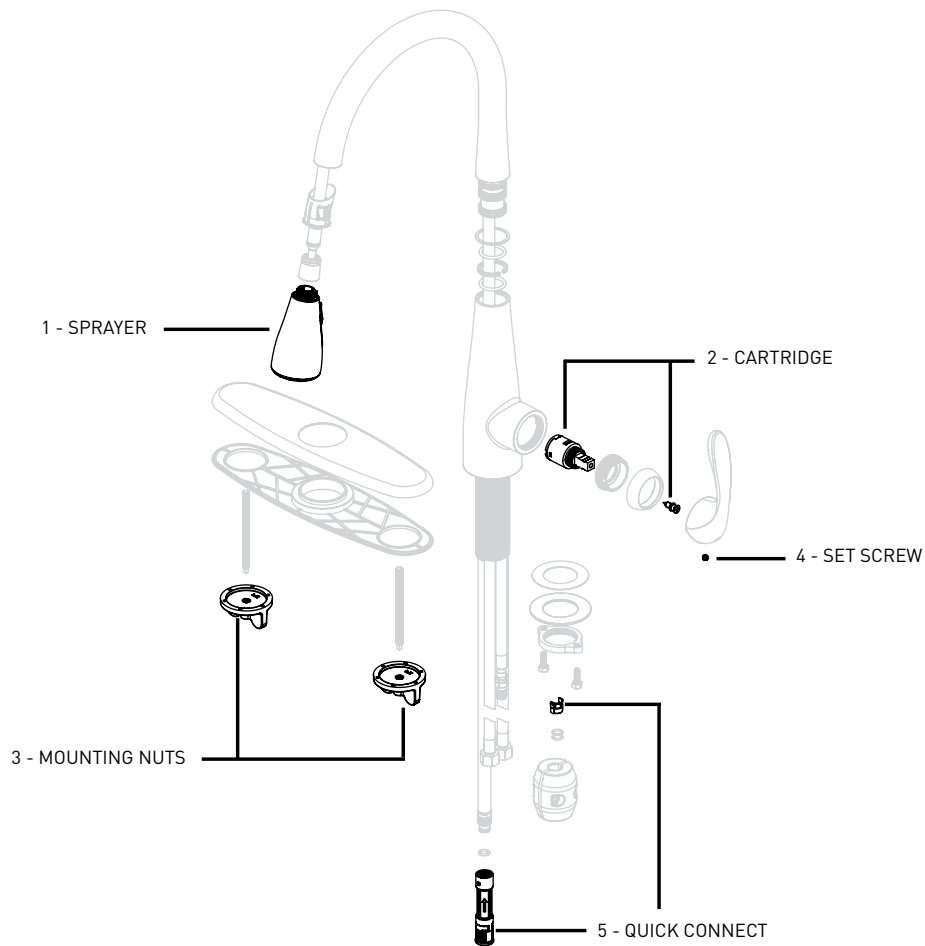

DEVON

06-8724SBLK / 06-8724S / 06-8724SSS
KITCHEN FAUCET

REPLACEMENT PARTS AVAILABLE

FOR PARTS NOT LISTED CONTACT CUSTOMER SERVICE

REPLACEMENT PARTS	MATTE BLACK PART NUMBER	STAINLESS STEEL PART NUMBER	POLISHED CHROME PART NUMBER
1 - SPRAYER	06-RP0734BLK	06-RP0734SS	06-RP0734
2 - CARTRIDGE	06-RP1004S	06-RP1004S	06-RP1004S
3 - MOUNTING NUTS	06-RP0188	06-RP0188	06-RP0188
4 - SET SCREW	06-RP0721	06-RP0721	06-RP0721
5 - QUICK CONNECT	06-RP0743	06-RP0743	06-RP0743