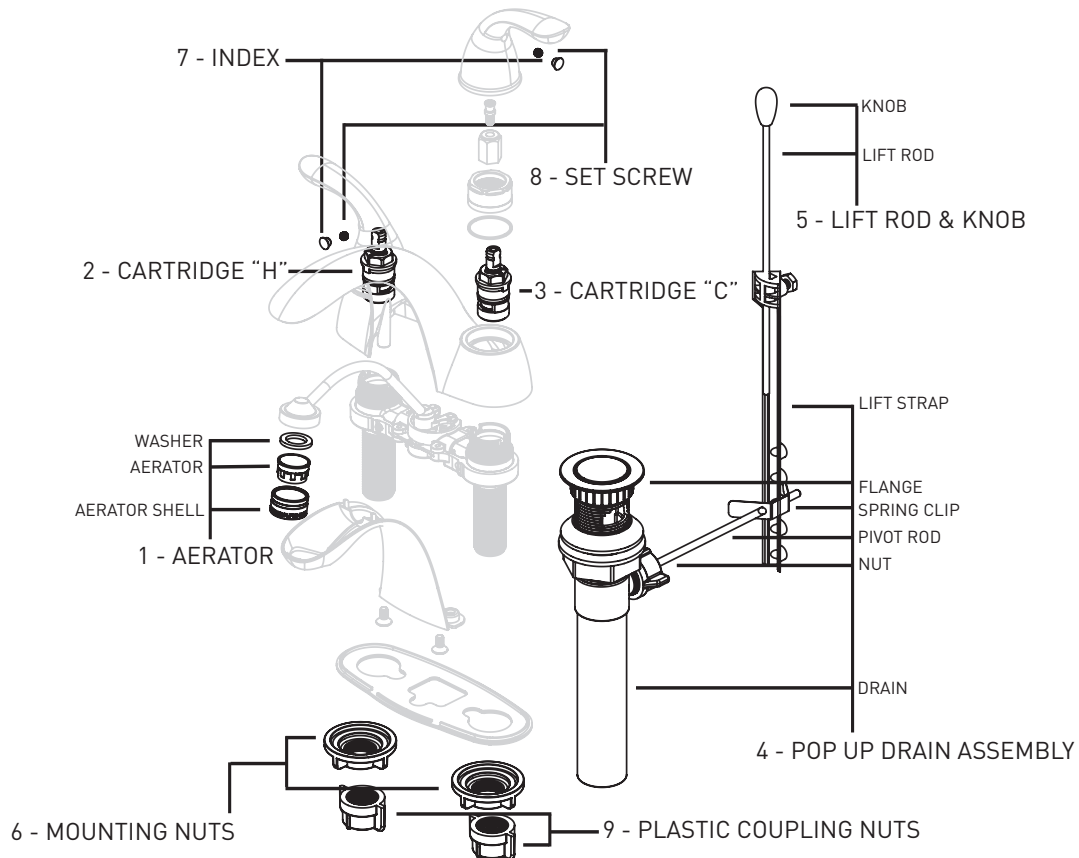

COSMOS

06-4682P / 06-4682PSN
BATHROOM FAUCET

REPLACEMENT PARTS AVAILABLE

FOR PARTS NOT LISTED CONTACT CUSTOMER SERVICE

REPLACEMENT PARTS	PVD SATIN NICKEL PART NUMBER	POLISHED CHROME PART NUMBER
1 - AERATOR	06-RP0494SN	06-RP0494
2 - CARTRIDGE "H"	06-RP1033H	06-RP1033H
3 - CARTRIDGE "C"	06-RP1033C	06-RP1033C
4 - POP-UP ASSEMBLY (WITHOUT LIFT ROD & KNOB)	06-RP0204SN	06-RP0204
5 - LIFT ROD & KNOB	06-RP0715SN	06-RP0715
6 - MOUNTING NUTS	06-RP0186	06-RP0186
7 - INDEXES	06-RP0722	06-RP0722
8 - SET SCREW	06-RP0721	06-RP0721
9 - PLASTIC COUPLING NUTS	06-RP0739	06-RP0739