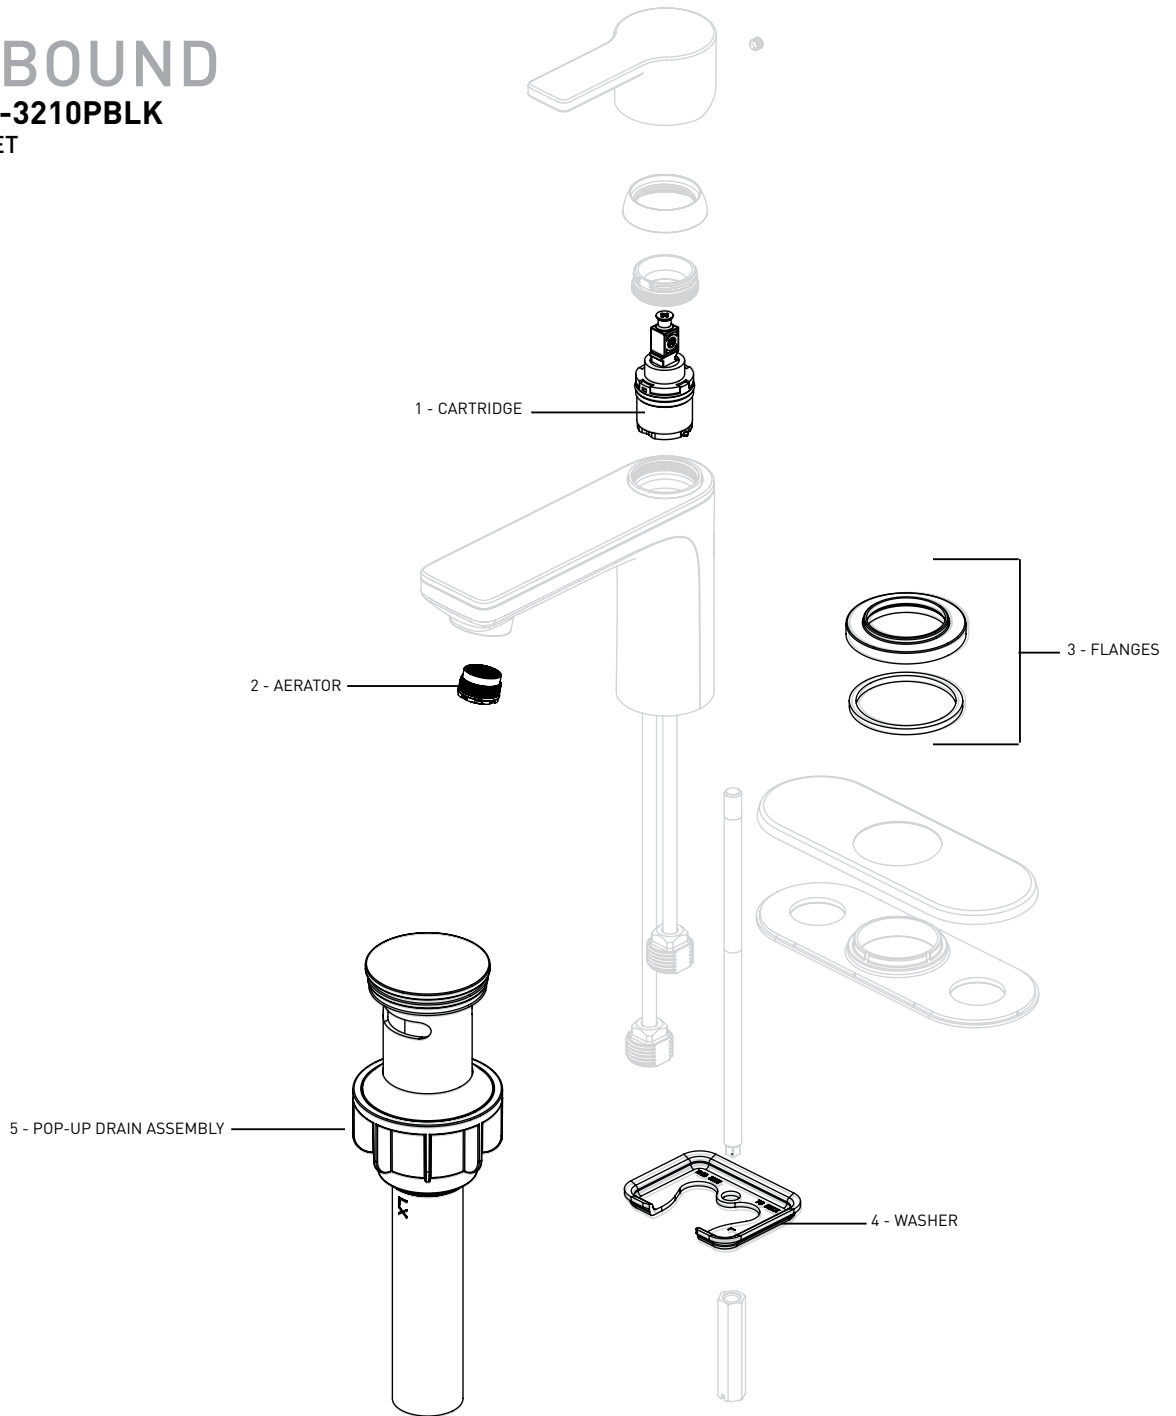

## SPELLBOUND

06-3210P | 06-3210PBLK  
BATHROOM FAUCET

### REPLACEMENT PARTS AVAILABLE

FOR PARTS NOT LISTED CONTACT CUSTOMER SERVICE

REPLACEMENT PARTS	MATTE BLACK PART NUMBER	POLISHED CHROME PART NUMBER
1 - CARTRIDGE	06-RP1024	06-RP1024
2 - AERATOR	06-RP1025	06-RP1025
3 - FLANGES	06-RP1026BLK	06-RP1026
4 - WASHER	06-RP1027	06-RP1027
5 - POP-UP DRAIN ASSEMBLY	06-RP1065BLK	06-RP1065