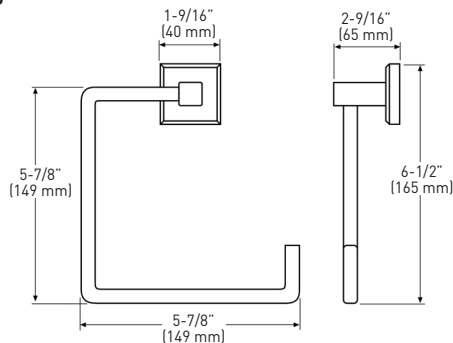

Taymor® | P R O D U C T SPECIFICATIONS

ULTRA 4 PIECE BATHSET

FEATURES

- › INCLUDES MOUNTING PLATES: 1-3/16" x 1-3/16" [30 mm x 30 mm]; NYLON ANCHORS AND STEEL PHILLIPS HEAD SCREWS: #8 x 1-1/4" [32 mm]
- › ZAMAC (DIECAST ZINC ALLOY), TOWEL BAR MATERIAL - BRASS

TOWEL BAR

SINGLE ROBE HOOK

TOWEL RING

PAPER HOLDER/TOWEL HOLDER

MEASUREMENTS SUBJECT TO A 3% VARIANCE

MEASUREMENTS ARE FOR REFERENCE ONLY. TAYMOR RESERVES THE RIGHT TO CHANGE THE PRODUCT SPECS WITHOUT NOTICE. FOR PRODUCT WARRANTY, PLEASE VISIT TAYMOR WEBSITE FOR DETAILS

VISUAL PACK	MATTE BLACK 19	POLISHED CHROME 26	MATERIAL	CASE QTY.
24" TOWEL BAR, SINGLE ROBE HOOK, TOWEL RING, PAPER HOLDER	02-B1752BLK	02-B1752	ZINC/BRASS	10