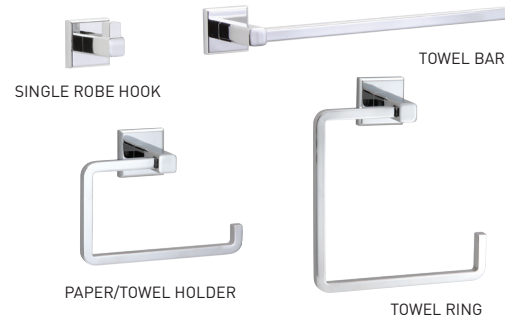

Taymor® | P R O D U C T SPECIFICATIONS

ULTRA 4 PIECE BATHSET

FEATURES

- › INCLUDES MOUNTING PLATES: 1-3/16" x 1-3/16" [30 mm x 30 mm]; NYLON ANCHORS AND STEEL PHILLIPS HEAD SCREWS: #8 x 1-1/4" [32 mm]
- › ZAMAC (DIECAST ZINC ALLOY), TOWEL BAR MATERIAL - BRASS

TOWEL BAR

SINGLE ROBE HOOK

TOWEL RING

PAPER HOLDER/TOWEL HOLDER

MEASUREMENTS SUBJECT TO A 3% VARIANCE

MEASUREMENTS ARE FOR REFERENCE ONLY. TAYMOR RESERVES THE RIGHT TO CHANGE THE PRODUCT SPECS WITHOUT NOTICE. FOR PRODUCT WARRANTY, PLEASE VISIT TAYMOR WEBSITE FOR DETAILS

VISUAL PACK	MATTE BLACK 19	POLISHED CHROME 26	MATERIAL	CASE QTY.
24" TOWEL BAR, SINGLE ROBE HOOK, TOWEL RING, PAPER HOLDER	02-B1752BLK	02-B1752	ZINC/BRASS	10