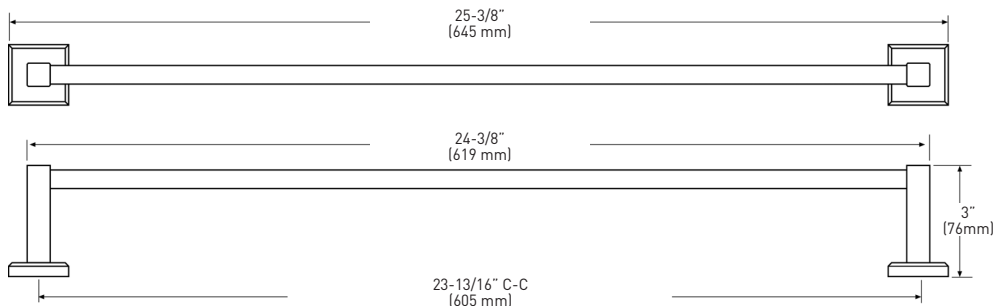

Taymor® | P R O D U C T SPECIFICATIONS

ULTRA 4 PIECE BATHSET

FEATURES

- › INCLUDES MOUNTING PLATES: 1-3/16" x 1-3/16" [30 mm x 30 mm]; NYLON ANCHORS AND STEEL PHILLIPS HEAD SCREWS: #8 x 1-1/4" [32 mm]
- › ZAMAC (DIECAST ZINC ALLOY), TOWEL BAR MATERIAL - BRASS

TOWEL BAR

SINGLE ROBE HOOK

TOWEL RING

PAPER HOLDER/TOWEL HOLDER

MEASUREMENTS SUBJECT TO A 3% VARIANCE

MEASUREMENTS ARE FOR REFERENCE ONLY. TAYMOR RESERVES THE RIGHT TO CHANGE THE PRODUCT SPECS WITHOUT NOTICE. FOR PRODUCT WARRANTY, PLEASE VISIT TAYMOR WEBSITE FOR DETAILS

VISUAL PACK	MATTE BLACK 19	POLISHED CHROME 26	MATERIAL	CASE QTY.
24" TOWEL BAR, SINGLE ROBE HOOK, TOWEL RING, PAPER HOLDER	02-B1752BLK	02-B1752	ZINC/BRASS	10