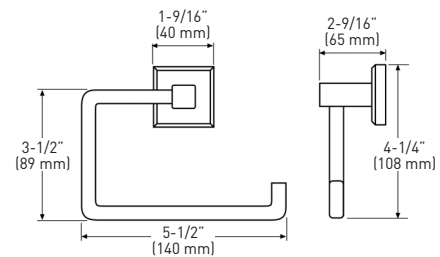

Taymor® | P R O D U C T SPECIFICATIONS

ULTRA 4 PIECE BATHSET

FEATURES

- › INCLUDES MOUNTING PLATES: 1-3/16" x 1-3/16" [30 mm x 30 mm]; NYLON ANCHORS AND STEEL PHILLIPS HEAD SCREWS: #8 x 1-1/4" [32 mm]
- › ZAMAC (DIECAST ZINC ALLOY), TOWEL BAR MATERIAL - BRASS

TOWEL BAR

SINGLE ROBE HOOK

TOWEL RING

PAPER HOLDER/TOWEL HOLDER

MEASUREMENTS SUBJECT TO A 3% VARIANCE

MEASUREMENTS ARE FOR REFERENCE ONLY. TAYMOR RESERVES THE RIGHT TO CHANGE THE PRODUCT SPECS WITHOUT NOTICE. FOR PRODUCT WARRANTY, PLEASE VISIT TAYMOR WEBSITE FOR DETAILS