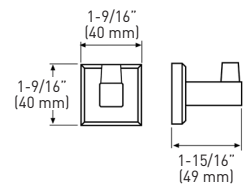

Taymor® | P R O D U C T SPECIFICATIONS

ULTRA 4 PIECE BATHSET

FEATURES

- › INCLUDES MOUNTING PLATES: 1-3/16" x 1-3/16" [30 mm x 30 mm]; NYLON ANCHORS AND STEEL PHILLIPS HEAD SCREWS: #8 x 1-1/4" [32 mm]
- › ZAMAC (DIECAST ZINC ALLOY), TOWEL BAR MATERIAL - BRASS

TOWEL BAR

SINGLE ROBE HOOK

TOWEL RING

PAPER HOLDER/TOWEL HOLDER

MEASUREMENTS SUBJECT TO A 3% VARIANCE

MEASUREMENTS ARE FOR REFERENCE ONLY. TAYMOR RESERVES THE RIGHT TO CHANGE THE PRODUCT SPECS WITHOUT NOTICE. FOR PRODUCT WARRANTY, PLEASE VISIT TAYMOR WEBSITE FOR DETAILS

VISUAL PACK	MATTE BLACK 19	POLISHED CHROME 26	MATERIAL	CASE QTY.
24" TOWEL BAR, SINGLE ROBE HOOK, TOWEL RING, PAPER HOLDER	02-B1752BLK	02-B1752	ZINC/BRASS	10